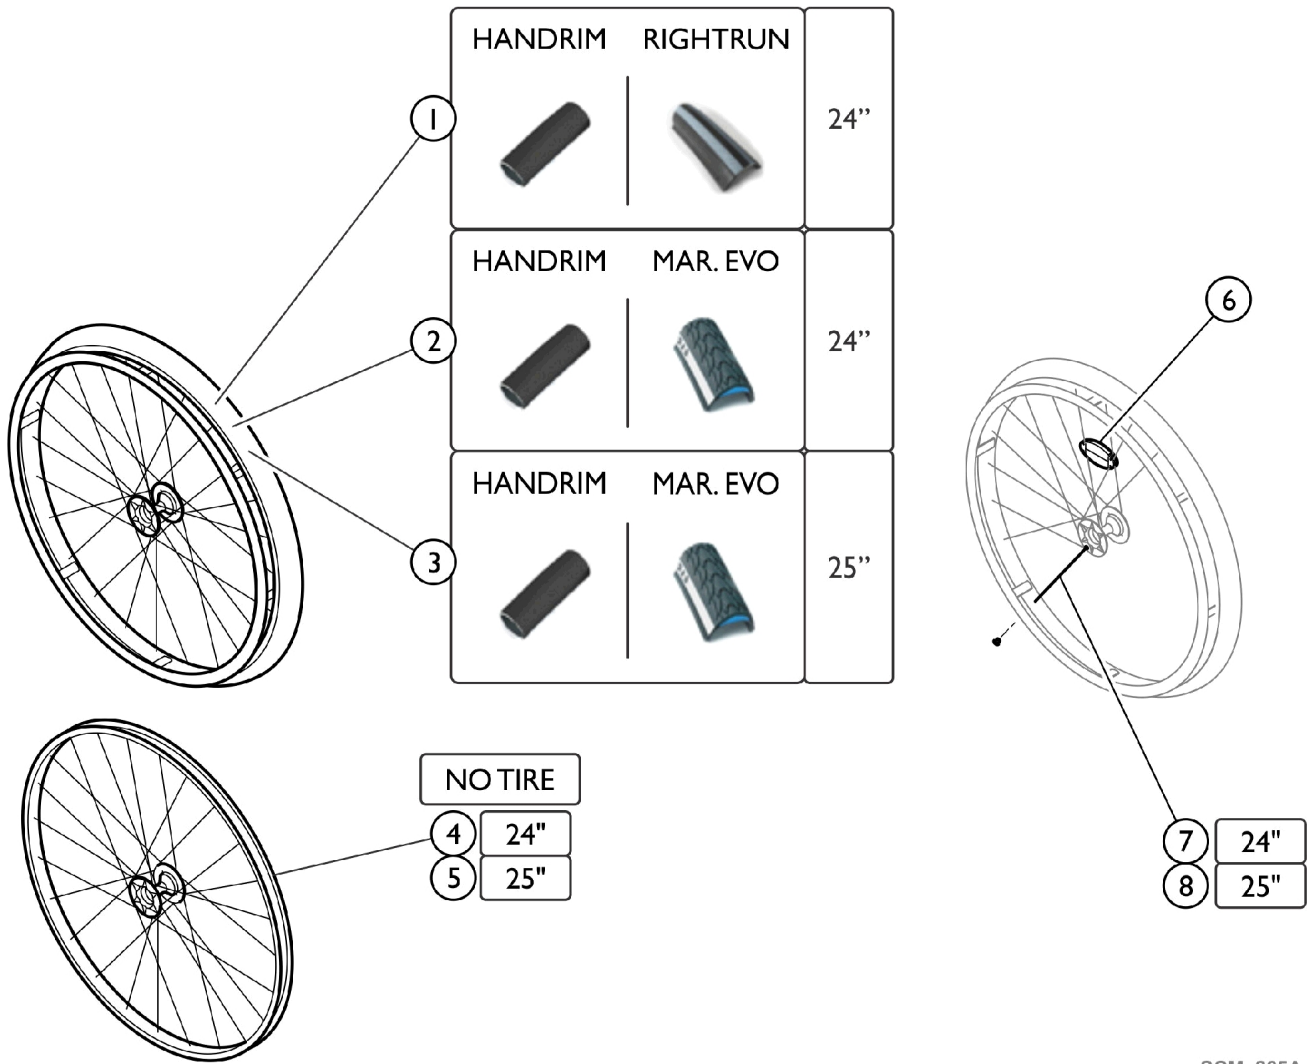

Rear Wheels - 24" - 25" Wheels - High Performance

Rear Wheels - 24" - 25" Wheels - High Performance

Item Number	Note	Part Number	Description	Quantity Per	
				Package	Assembly
1		See Chart	Item #1. Rear Wheel (24") w/ Handrim and Rightrun Tire	1	2
2		See Chart	Item #2. Rear Wheel (24") w/ Handrim and Evo Tire	1	2
3		See Chart	Item #3. Rear Wheel (25") w/ Handrim and Evo Tire	1	2
4		See Chart	Item #4. Rear Wheel (24") w/o Handrim and w/o Tire	1	2
5		See Chart	Item #5. Rear Wheel (25") w/o Handrim and w/o Tire	1	2
6		1571073	Spoke Reflector (Pair)	2	1
7		1578867	Kit, Spokes, High Performance Wheel (24")	10	1
8		1578868	Kit, Spokes, High Performance Wheel (25")	10	1

Item #1. Rear Wheel (24") w/ Handrim and Rightrun Tire

Colors	Part Number
Black	SP1601752-0004
Chrome	SP1601752-0001
Champagne	SP1601752-0182
Techno-Anthracite	SP1601752-0400
B - Blue	SP1601752-0404
Comet Red	SP1601752-0440
Arctic Blue	SP1601752-0441

Item #2. Rear Wheel (24") w/ Handrim and Evo Tire

Colors	Part Number
Clear	1562670-0004
Chrome	1562670-0001
Champagne	1562670-0182
Techno-Antracite	1562670-0400
B - Blue	1562670-0404
Comet Red	1562670-0440
Arctic Blue	1562670-0441

Item #4. Rear Wheel (24") w/o Handrim and w/o Tire

Colors	Part Number
Chrome	1517723-0001
Black	1517723-0004
Champagne	1517723-0182
Techno-Anthracite	1517723-0400
B - Blue	1517723-0404
Comet Red	1517723-0440
Arctic Blue	1517723-0441