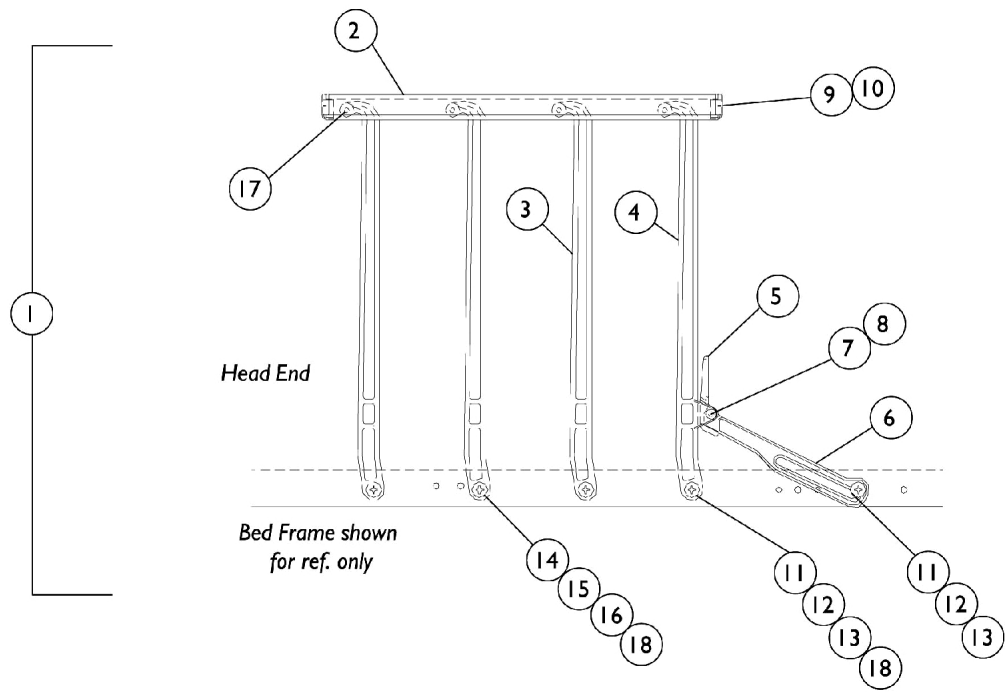

Bed Rails

Model IH5744 - 4 Bar Nylasar

Discontinued 6/05

Bed Rails

Model IH5744 - 4 Bar Nylasar

Discontinued 6/05

Item Number	Note	Part Number	Description	Quantity Per	
				Package	Assembly
1	A	025304-NLA	NLA - Safety Side Rail Assembly, 4 Bar - Right	1	1
1		025305-NLA	NLA - Safety Side Rail Assembly, 4 Bar - Left	1	1
2		025279-NLA	NLA - Rail, Cover and Guard - 4 Bar	1	1
3		000390-NLA	NLA - Arm, Pivot	1	3
4		000389-NLA	NLA - Arm, Latch	1	1
5		000388-NLA	NLA - Latch, Restraining Side Actuator	1	1
6		000494-NLA	NLA - Arm, Restraining Side Latch	1	1
7		000391-NLA	NLA - Pin, Latch	1	1
8		000173-NLA	NLA - Ring, Retaining (1/4")	1	1
9		000386-NLA	NLA - Cap, Guard Rail	1	2
10	C	009289-NLA	NLA - Adhesive	1	1
11		000397-NLA	NLA - Screw, Shoulder Hex Socket Head (3/8 x 1-1/2", 5/16-18)	1	5
12		53000M434	Locknut (5/16-18)	1	5
13		000387-NLA	NLA - Spacer (3/8 x 3/4 x 1/64")	1	5
14		000394-NLA	NLA - Bearing, Nylon (3/8")	1	8
15		000395	Washer, Steel (7/16 x 13/16 x 1/16")	1	4
16		000393-NLA	NLA - Washer, Rubber (7/16 x 27/32 x 1/8")	1	4
17		033466	Pin, Spring (1/4 x 13/16")	1	4
18		031195-NLA	NLA - Spacer (5/16 x 3/4 x 5/16")	1	5
	B	026715-NLA	NLA - Instruction Sheet, Bed Rail	1	1

NOTE: A - Includes: Items 2-18.
B - Not Shown.
C - The Adhesive is No Longer Available as a service part. Please use your own adhesive when installing the Guard Rail Cap.