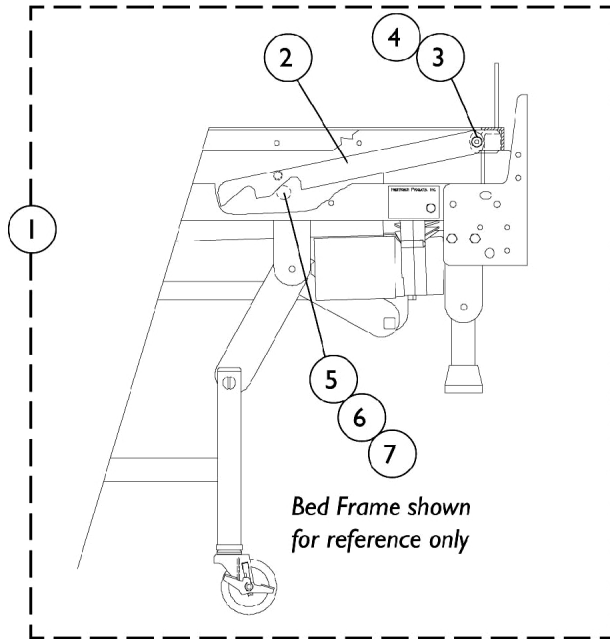

Knee Ratchet

Knee Ratchet