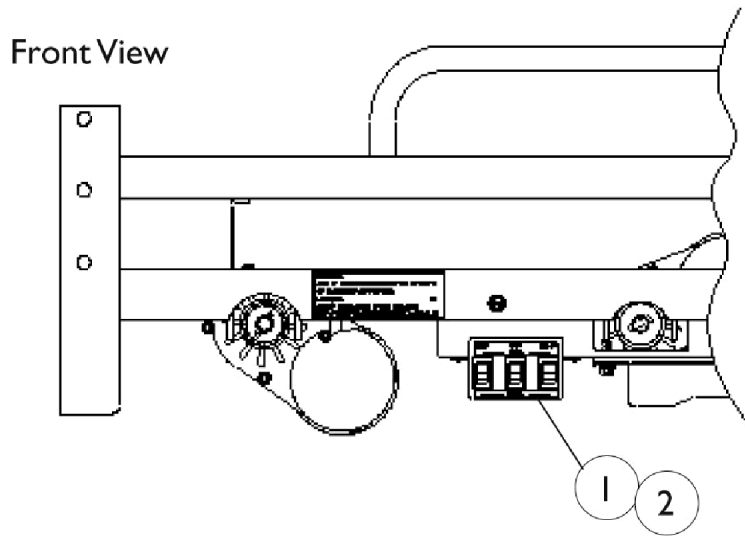

Lockout Systems

Item Number	Note	Part Number	Description	Quantity Per	
				Package	Assembly
1		026769-NLA	NLA - Lockout Box, 3 Function w/ Cable Tie	1	1
2		026770-NLA	NLA - Lockout Box, w/ Hi/Lo Function & Cable Tie	1	1
	A	000438	Tie Wrap (15-1/2" L)	1	2
	A	1070796	Instruction Sheet, 3 Function Lockout Box	1	1

NOTE: A - Not Shown.