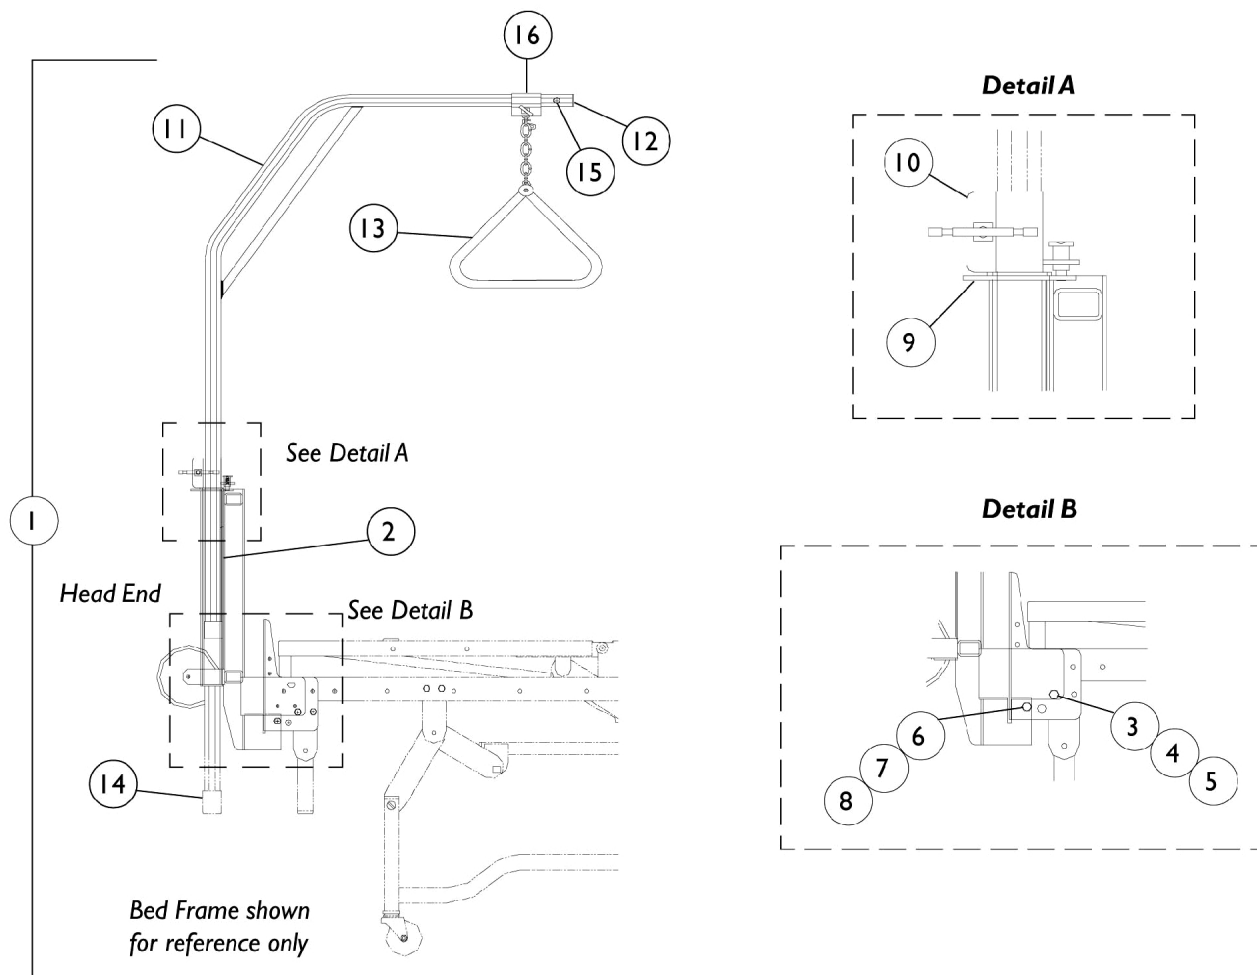

Trapeze

Trapeze

Item Number	Note	Part Number	Description	Quantity Per	
				Package	Assembly
1	A	026330-NLA	NLA - Trapeze Mounting Frame Assembly	1	1
2		026331	Frame, Trapeze Mounting	1	1
3		004544-NLA	NLA - Screw, Hex Head (5/16-18 x 1-1/2")	1	2
4		031195-NLA	NLA - Spacer (5/16 x 3/4 x 5/16")	1	4
5		000037	NLA - Nut, Keps (5/16-18)	1	2
6		013208-NLA	NLA - Screw, Hex Head (1/4-20 x 1")	1	2
7		007478	Washer (13/32 x 13/16 x 1/16)	1	2
8		000050	Nut, Keps (1/4-20)	1	2
9		026435-NLA	NLA - Adapter, Octagon Trapeze	1	1
10		1009042-NLA	NLA - Clamp, Swivel w/ Plunger and Wing Knob, Chrome	1	1
11		17171X000-NLA	NLA - Bar, "L", Chrome	1	1
12		17290X000-NLA	NLA - Plug Button, Metal (1-1/4")	1	1
13		7941-NLA	NLA - Grab Bar with Chain and Clamp, Chrome	1	1
14		17167X000-NLA	NLA - Bumper, Grey	1	1
15		17125X000-NLA	NLA - Screw, Hex Head (1/4-14 x 5/8")	1	1
16		1011223-NLA	NLA - Clamp Only	1	1
	B,C	026335-NLA	NLA - Trapeze Octagonal Assembly	1	1
	C	1070792	Instruction Sheet	1	1
	C	010196	Clamp, Square	1	1

NOTE: A - Includes: Items 2-15.
B - Includes: Items 11-15.
C - Not Shown.