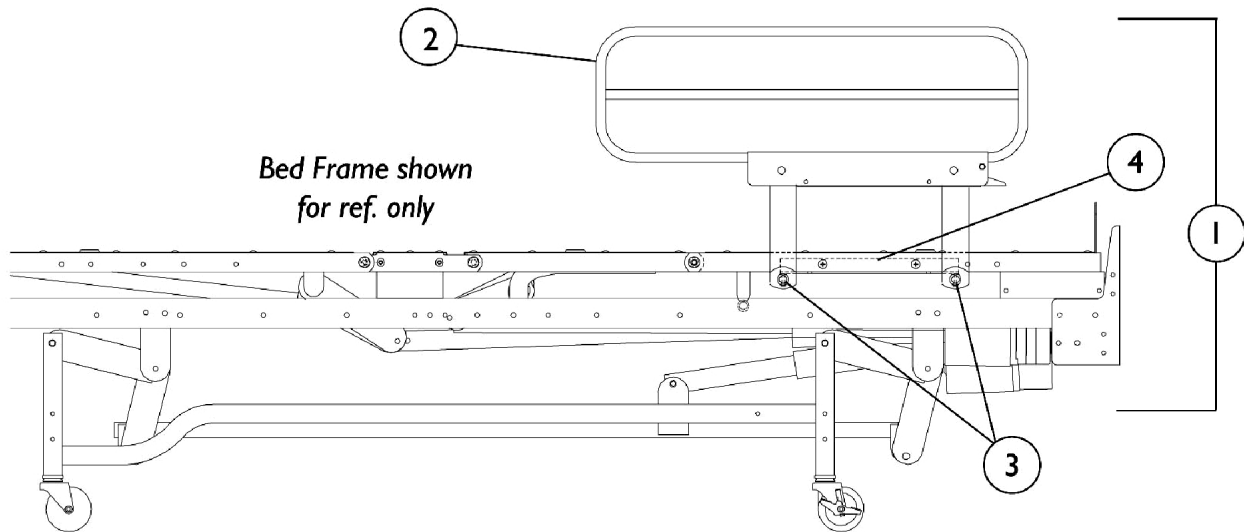

Bed Rails

Model IH5831 - 1/2 Length, Foot End

Model IH5831 - Discontinued 11/03

Item Number	Note	Part Number	Description	Quantity Per	
				Package	Assembly
1	A	027040-NLA	NLA - Side Rail Assembly (1/2 Length) (Pair)	1	1
2		1113733-NLA	NLA - Side Rail, 1/2 Length - Right	1	1
2		1113734-NLA	NLA - Side Rail, 1/2 Length - Left	1	1
3		033786	Screw, Socket Head (#10-32 x 3/8")	1	4
4		027035	Tube, Side Rail	1	1
	B	020258	Wrench, Allen (5/32")	1	1
	B	026715-NLA	NLA - Instruction Sheet, Bed Rail	1	1
	B	026195	Hardware, Rail Mounting Includes: 2 ea. Pivot Bracket, 4 ea. Locknut (1/4-20), and 4 ea. Screw, Hex Head Cap (1/4-20 x 5/8").	1	1
NOTE: A - Includes: Items 2, Instruction sheet, and Attaching Hardware. B - Not Shown.