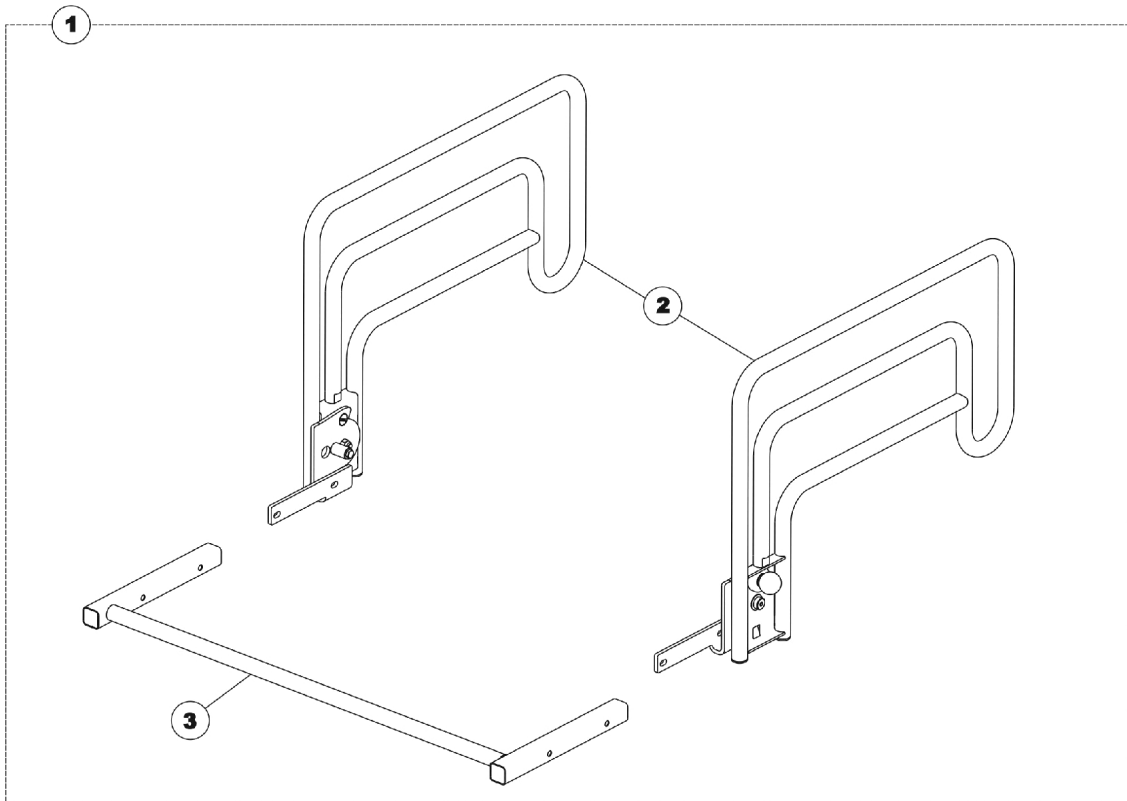

Half Length Assist Rail

Item Number	Note	Part Number	Description	Quantity Per	
				Package	Assembly
1	A	1131910	Half Length Assist Rails Assembly	1	1
2		1132018	Rail, Assist with Hardware	1	1
3		1131988	Crossbrace with Hardware	1	1

NOTE: A - Includes: Items 2-3.