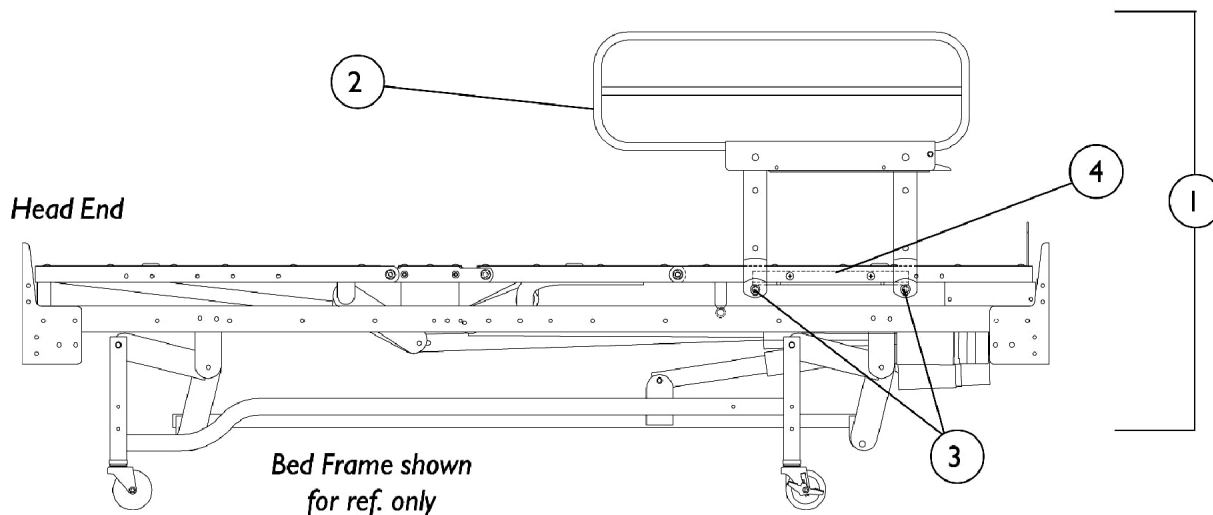

Bed Rails

Model IH5821 & IH6816 - 1/2 Length Epoxy Rail, Foot End

Discontinued 2/05

Item Number	Note	Part Number	Description	Quantity Per	
				Package	Assembly
1	A,C	1113735-NLA	NLA - Side Rail Assembly (1/2 Length)	1	1
1	A,C	1125239-NLA	NLA - Side Rail Assembly - Foot End, 1/2 Length (Taupe)	1	1
2	C	1113736-NLA	NLA - Side Rail, 1/2 Length - Right	1	1
2	C	1113737-NLA	NLA - Side Rail, 1/2 Length - Left	1	1
2	C	1125253-NLA	NLA - Side Rail, 1/2 Length - Right (Taupe)	1	1
2	C	1125254-NLA	NLA - Side Rail, 1/2 Length - Left (Taupe)	1	1
3		033786	Screw, Socket Head (#10-32 x 3/8")	1	4
4		027035	Tube, Side Rail	1	1
	B	020258	Wrench, Allen (5/32")	1	1
	B	026715-NLA	NLA - Instruction Sheet, Bed Rail	1	1
	B	026195	Hardware, Rail Mounting Includes: 2 ea. Pivot Bracket, 4 ea. Locknut (1/4-20), and 4 ea. Screw, Hex Head Cap (1/4-20 x 5/8").	1	1
NOTE: A - Includes: Items 2, Instruction Sheet, and Attaching Hardware. B - Not Shown. C - These items are painted. Please make sure you select the correct color option.