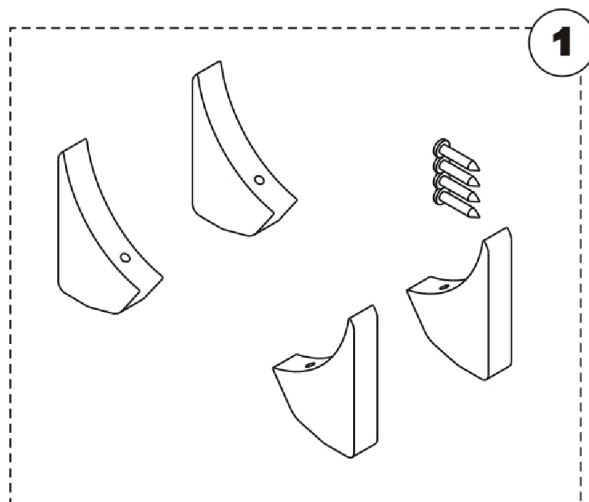

Miscellaneous Accessories

Power Cord

Part Number	Description	Package Quantity	Assembly Quantity
026759-NLA	NLA - Power Cord, RT Angle IEC	1	1

Corner Bumper Kit

For 1/2 & 1/4 Rails

Item Number	Note	Part Number	Description	Quantity Per	
				Package	Assembly
1		1139604-NLA	NLA - Kit, Corner Bumper with Instruction Sheet	1	1