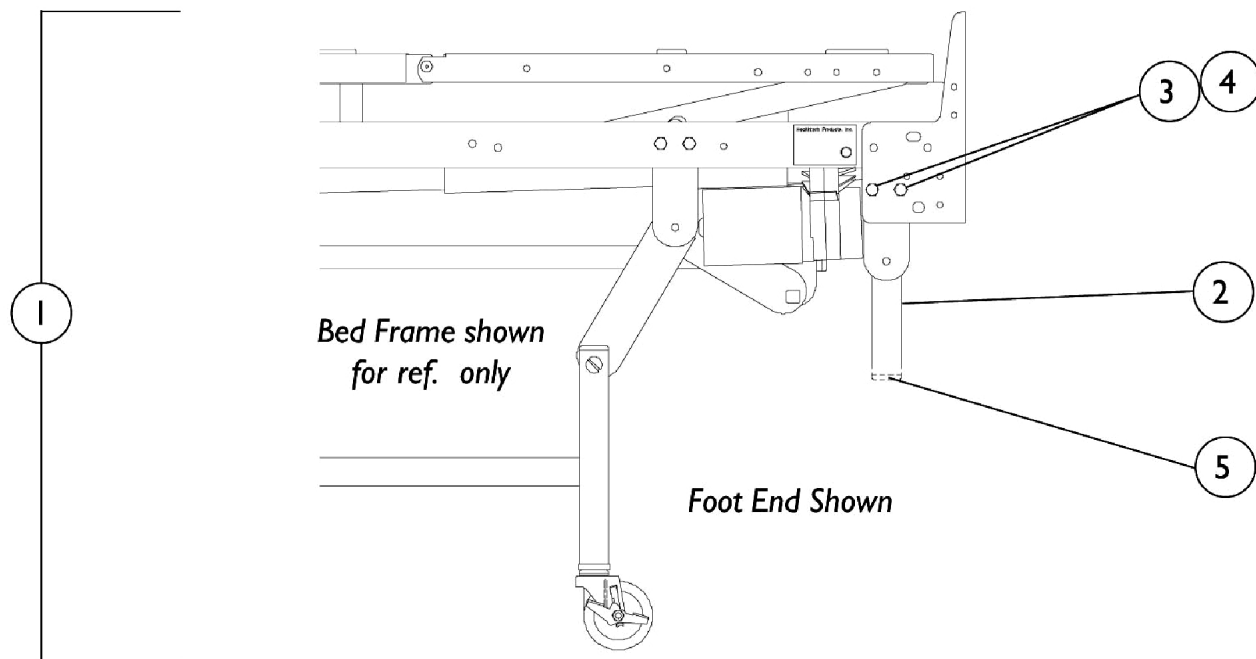

Floor Lock

Item Number	Note	Part Number	Description	Quantity Per	
				Package	Assembly
1	A	025559	Floor Lock Assembly	1	1
2		025199	Leg, Floor Lock	1	2
3		001758	Screw, Hex Head (5/16-18 x 1")	1	8
4	B	000037	NLA - Nut, Keps (5/16-18)	1	8
5		020312	Glide, Leg (1-1/4")	1	4
	C	1070797	Instruction Sheet	1	1

NOTE: A - Includes: Items 2-5.
B - The Lock Washer and Hex Nut was replaced with the Keps Nut on 10/00.
C - Not Shown.