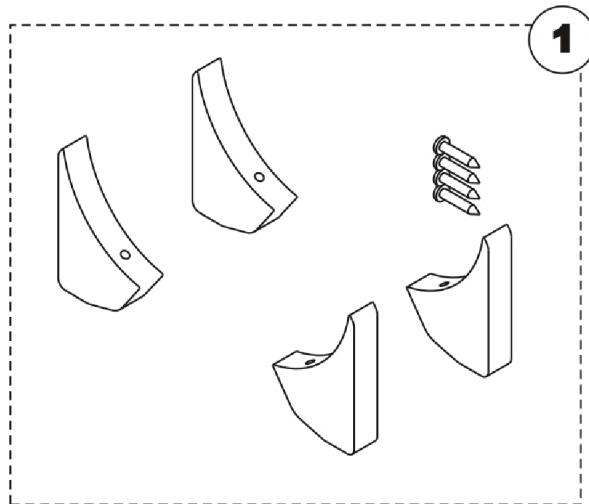

Corner Bumpers

Item Number	Note	Part Number	Description	Quantity Per	
				Package	Assembly
1		1139604-NLA	NLA - Kit, Corner Bumper with Instruction Sheet	1	1