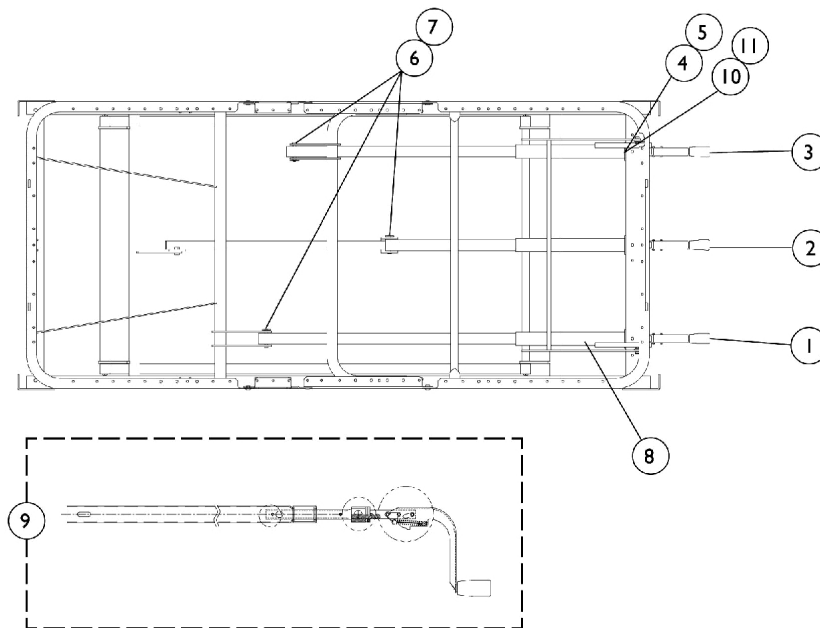

Pull Tube & Crank Handle

Item Number	Note	Part Number	Description	Quantity Per	
				Package	Assembly
1	A	1113799-NLA	NLA - Head Crank & Pull Tube Assembly, Manual	1	1
2	A,B	026541-NLA	NLA - Hi/Lo Crank & Pull Tube Assembly, Manual	1	1
2	A,C	1113748-NLA	NLA - Hi/Lo Crank & Pull Tube Assembly, Manual	1	1
3	A	1113701-NLA	NLA - Foot Crank & Pull Tube Assembly, Manual	1	1
4		001008	Washer, Split Lock (5/16")	1	6
5		001741	Screw, Hex Head (5/16-18 x 3/4")	1	6
6		005952	Pin, Clevis (5/16 x 2-1/8")	1	3
7		51000M743	Pin, Hitch (3/8 x 1-3/16")	1	3
8		51000M191	Cover, Pull Tube (Head/Foot)	1	3
9		026983	Kit, Crank Handle Includes: 3 ea. Spring Pins (1/4 x 1-1/4"), 1 ea. Spring Retainer, 1 ea. Spring Retainer, 1 ea. Spring Extension, 1 ea. Spring Pin (3/16 x 1"), and 1 ea. Crank Handle Assembly.	1	1
10		001443	Bushing, Shoulder - Pivot	1	6
11		001405	Bushing, Flanged, Nylon	1	6

NOTE: A - Includes: Item 9.
B - Before 7/26/99.
C - After 7/25/99.