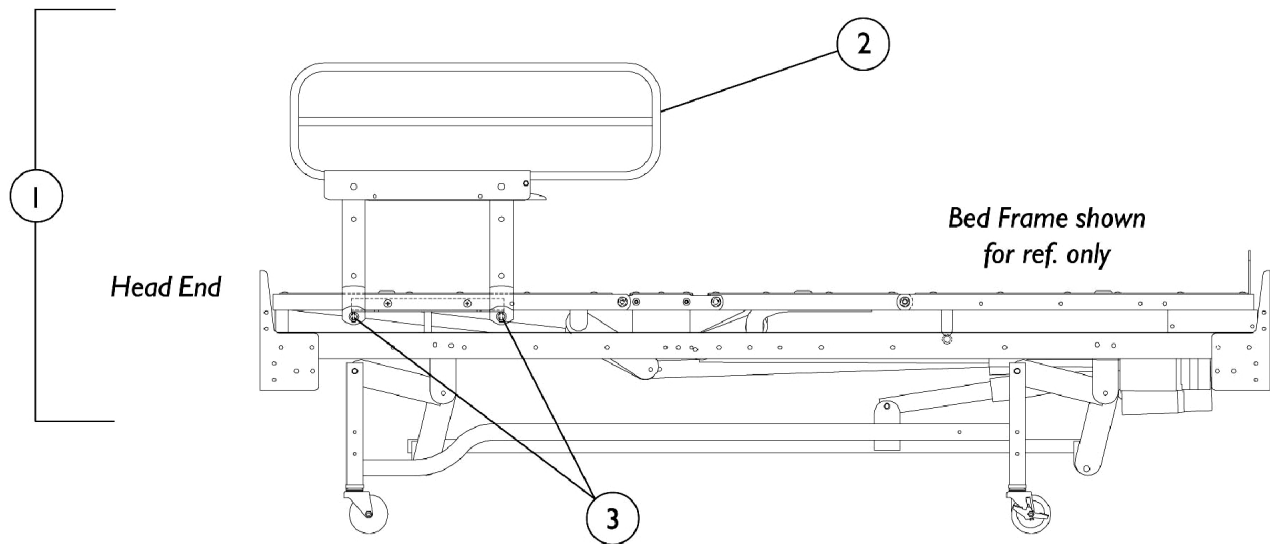

Bed Rails

Model IH5820 & IH6815 - 1/2 Length Epoxy Rail, Head End

Discontinued 2/05

Item Number	Note	Part Number	Description	Quantity Per	
				Package	Assembly
1	C,A	026202-NLA	NLA - Side Rail Assembly, Dark Brown (1/2 Length)	1	1
1	C,A	1125238-NLA	NLA - Side Rail Assembly, 1/2 Length (Taupe)	1	1
2	C	020581-NLA	NLA - Side Rail, 1/2 Length - Right (Dark Brown)	1	1
2	C	020582-NLA	NLA - Side Rail, 1/2 Length - Left (Dark Brown)	1	1
2	C	1125251-NLA	NLA - Side Rail, 1/2 Length - Right (Taupe)	1	1
2	C	1125252-NLA	NLA - Side Rail, 1/2 Length - Left (Taupe)	1	1
3		033786	Screw, Socket Head (#10-32 x 3/8")	1	4
	B	020258	Wrench, Allen (5/32")	1	1
	B	026715-NLA	NLA - Instruction Sheet, Bed Rail	1	1
	B	026197-NLA	NLA - Hardware, Rail Mounting Includes: 2 ea. Pivot Brackets (Left & Right), 1 ea. Tube (3/4 x 28"), 4 ea. Locknuts (1/4-20), and 4 ea. Screws, Hex Head (1/4-20 x 5/8").	1	1
NOTE: A - Includes: Items 2, Instruction sheet, and Attaching Hardware. B - Not Shown. C - These items are painted. Please make sure you select the correct color option.