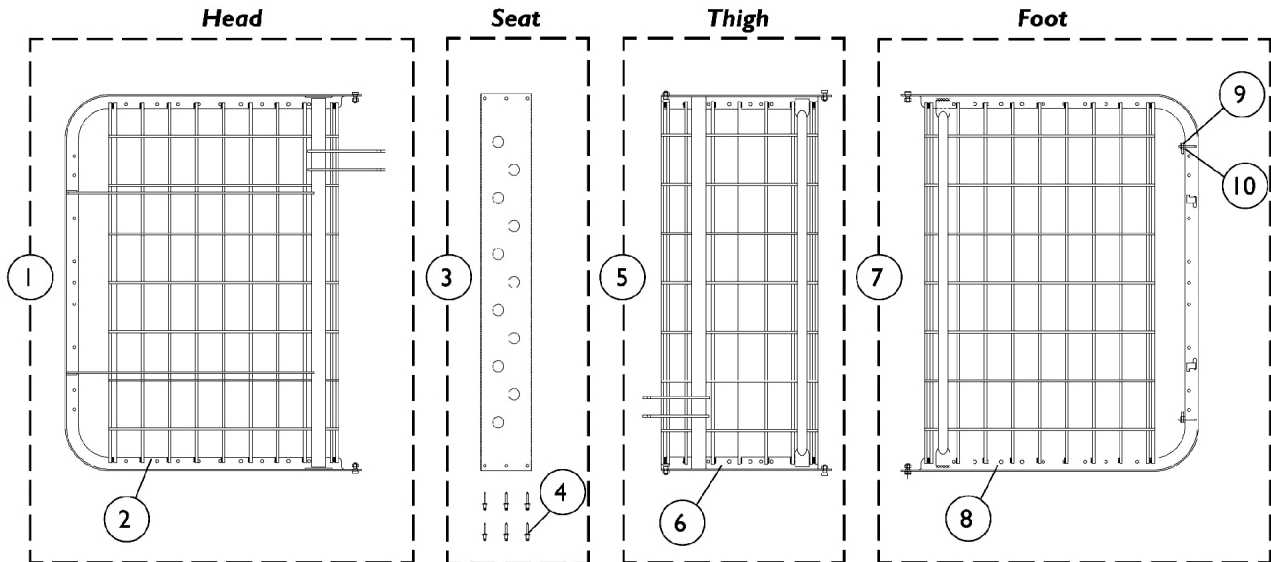

Sleep Surfaces - Wire Deck

Item Number	Note	Part Number	Description	Quantity Per	
				Package	Assembly
1	A	026802-NLA	NLA - Wire Deck Assembly - Head Section (76")	1	1
1	A	026803-NLA	NLA - Wire Deck Assembly - Head Section (80")	1	1
2		026777-NLA	NLA - Wire Deck - Head Section (76")	1	1
2		026778-NLA	NLA - Wire Deck - Head Section (80")	1	1
3	B	026507	Pan Deck - Seat Section Assembly	1	1
4		026623	Rivet (1/4")	1	6
5	C	026805-NLA	NLA - Wire Deck Assembly - Thigh Section	1	1
6		026779-NLA	NLA - Wire Deck - Thigh Section	1	1
7	D	026806-NLA	NLA - Wire Deck Assembly - Foot Section	1	1
8		026521-NLA	NLA - Wire Deck, Foot Section	1	1
9		000046	Nut, Hex Head w/ Nylon Patch (1/4-20")	1	2
10		000124-NLA	NLA - Screw, Hex Head (1/4-20 x 3/4")	1	2
	E	026984-NLA	NLA - Kit, Sleep Surface Hardware Includes: 4 ea. Nuts and 4 ea. Screws.	1	1

NOTE: A - Includes: Item 2-4 and Not Shown.
B - Includes: Item 4.
C - Includes: Items 6 and Not Shown.
D - Includes: Items 8-10 and Not Shown.
E - Not Shown.