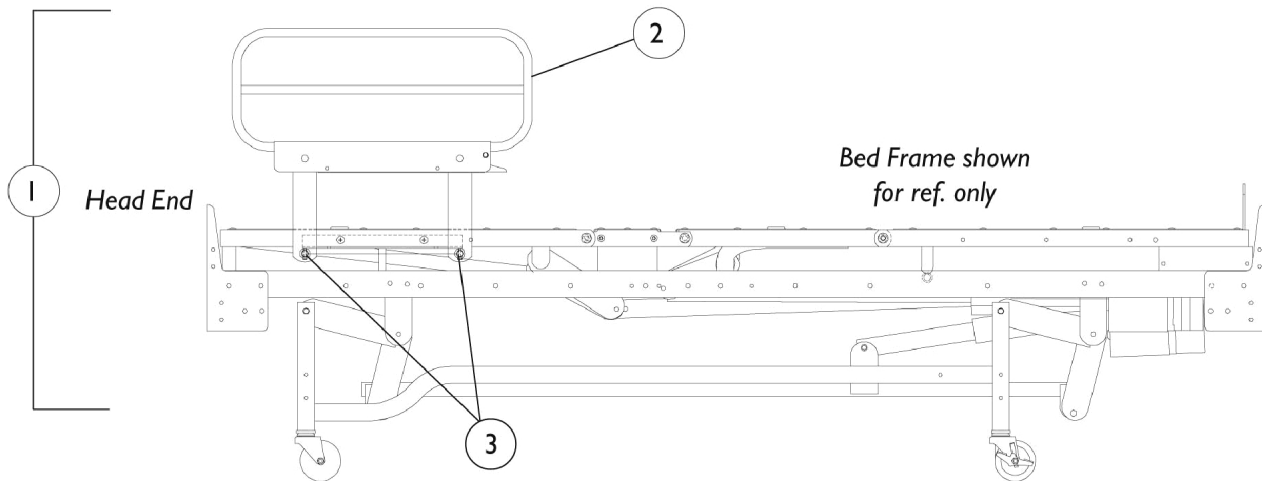

Bed Rails

Model IH5822 & IH6803 - 1/4 Length Epoxy Rail, Head End

Discontinued 2/05

Item Number	Note	Part Number	Description	Quantity Per	
				Package	Assembly
1	A,C	026865-NLA	NLA - Side Rail Assembly, Dark Brown (1/4 Length)	1	1
1	A,C	1125237-NLA	NLA - Side Rail Assembly, 1/4 Length (Taupe)	1	1
2	C	1113739-NLA	NLA - Side Rail, 1/4 Length - Right (Dark Brown)	1	1
2	C	1113740-NLA	NLA - Side Rail, 1/4 Length - Left (Dark Brown)	1	1
2	C	1125249-NLA	NLA - Side Rail, 1/4 Length - Right (Taupe)	1	1
2	C	1125250-NLA	NLA - Side Rail, 1/4 Length - Left (Taupe)	1	1
3		033786	Screw, Socket Head (#10-32 x 3/8")	1	4
	B	020258	Wrench, Allen (5/32")	1	1
	B	026715-NLA	NLA - Instruction Sheet, Bed Rail	1	1
	B	026197-NLA	NLA - Hardware, Rail Mounting Includes: 2 ea. Pivot Brackets (Left & Right), 1 ea. Tube (3/4 x 28"), 4 ea. Locknuts (1/4-20), and 4 ea. Screws, Hex Head (1/4-20 x 5/8").	1	1
NOTE: A - Includes: Items 2, Instruction Sheet, and Attaching Hardware. B - Not Shown. C - These items are painted. Please make sure you select the correct color option.