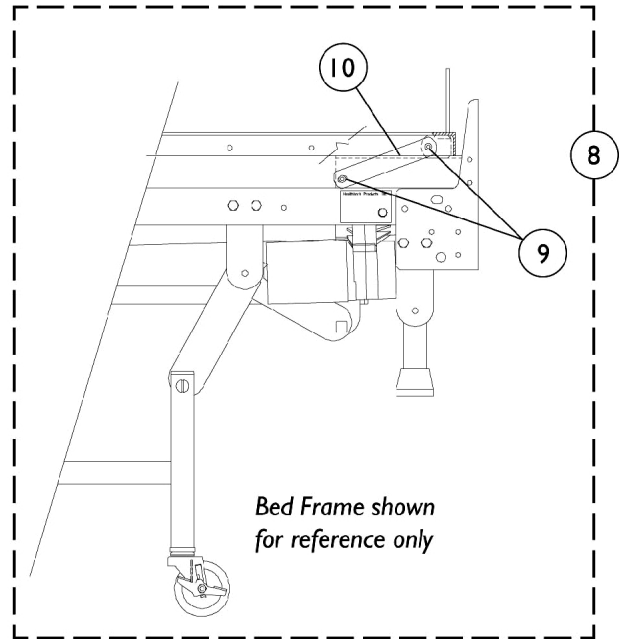

Fixed Link

Item Number	Note	Part Number	Description	Quantity Per	
				Package	Assembly
1	A	026788-NLA	NLA - Knee Ratchet Assembly	1	1
2		025053-NLA	NLA - Ratchet, Leg	1	1
3		025071	Screw, Shoulder Hex Socket Head (3/8 x 1/4, 1/4-20)	1	2
4		000050	Nut, Keps (1/4-20)	1	2
5		027049	Support, Frame Cross	1	1
6		000037	NLA - Nut, Keps (5/16-18)	1	2
7		001741	Screw, Hex Head (5/16-18 x 3/4")	1	2
8	B	026111	Fixed Link Assembly, Knee	1	1
9		000790	Rivet (1/4 x 9/16")	1	4
10		026118	Link, Foot Bow	1	2

NOTE: A - Includes: Items 2-7.
B - Includes: Items 9-10.