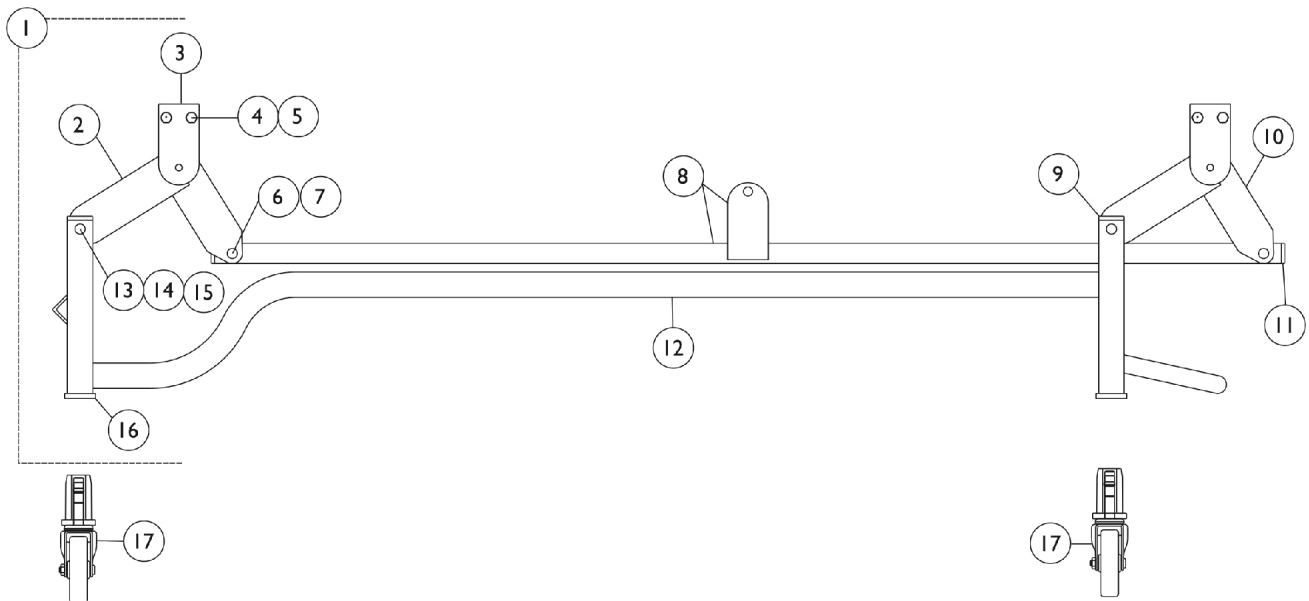

Carriage Assembly SC900

Item Number	Note	Part Number	Description	Quantity Per	
				Package	Assembly
1	A,C	1113725-NLA	NLA - Carriage Assembly - SC900	1	1
1	A,C	1133049-NLA	NLA - Carriage Assembly, Taupe	1	1
2		027016	Crank, Lift - Head End	1	1
3	C	027010-NLA	NLA - Crank Assembly, Lift Support, Brown	1	4
3	C	1133050	Support, Lift Crank	1	4
4		000037	NLA - Nut, Keps (5/16-18)	1	8
5		001758	Screw, Hex Head (5/16-18 x 1")	1	8
6		027018	Pin, Clevis (3/8 x 2-3/4")	1	2
7		027024	Pushnut, Fastener	1	2
8		027001	Bar, Lift	1	1
9		027047	Plug Button with Hole (1-1/4" Square)	1	4
10		026999	Crank, Lift - Foot End	1	1
11		020717	Glide, Cap	1	2
12		027008-NLA	NLA - Frame, Carriage	1	1
13		026976	Pin, Clevis (3/8 x 1-3/4")	1	4
14		026725	Washer, Flat (3/8")	1	4
15		51000M743	Pin, Hitch (3/8 x 1-3/16")	1	4
16		51000M083	Socket, Caster	1	4
17		027027	Kit, Caster 3" Swivel w/ Bracket	1	2
17	B	1102920	Caster, Swivel w/o Brake (4" Black)	1	2
17	B	1102918	Caster, Swivel w/ Bracket (4" Non-Marking)	1	2

NOTE: A - Includes: Items 2-16.
B - These items are optional.
C - These items are painted. Please make sure you select the correct color option.