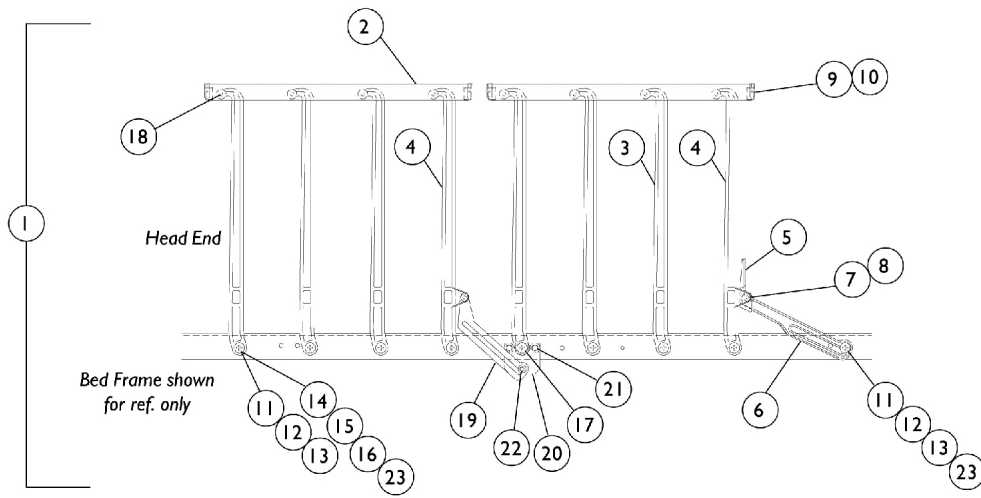

Bed Rails

Model IH5749 - 8 Bar Split Nylasar

Discontinued 6/05

Bed Rails

Model IH5749 - 8 Bar Split Nylasar

Discontinued 6/05

Item Number	Note	Part Number	Description	Quantity Per	
				Package	Assembly
1	A	025333-NLA	NLA - Safety Side Rail Assembly, 8 Bar, Split - Right	1	1
1	A	025334-NLA	NLA - Safety Side Rail Assembly, 8 Bar, Split - Left	1	1
2		025279-NLA	NLA - Rail, Cover and Guard - 4 Bar	1	2
3		000390-NLA	NLA - Arm, Pivot	1	6
4		000389-NLA	NLA - Arm, Latch	1	2
5		000388-NLA	NLA - Latch, Restraining Side Actuator	1	1
6		000494-NLA	NLA - Arm, Restraining Side Latch	1	1
7		000391-NLA	NLA - Pin, Latch	1	2
8		000173-NLA	NLA - Ring, Retaining (1/4")	1	2
9		000386-NLA	NLA - Cap, Guard Rail	1	4
10	C	009289-NLA	NLA - Adhesive	1	1
11		000397-NLA	NLA - Screw, Shoulder Hex Socket Head (3/8 x 1-1/2", 5/16-18)	1	9
12		53000M434	Locknut (5/16-18)	1	9
13		000387-NLA	NLA - Spacer (3/8 x 3/4 x 1/64")	1	9
14		000394-NLA	NLA - Bearing, Nylon (3/8")	1	16
15		000395	Washer, Steel (7/16 x 13/16 x 1/16")	1	8
16		000393-NLA	NLA - Washer, Rubber (7/16 x 27/32 x 1/8")	1	8
17		000050	Nut, Keps (1/4-20)	1	2
18		033466	Pin, Spring (1/4 x 13/16")	1	8
19		025285-NLA	NLA - Latch, Side Safety	1	1
20		025284-NLA	NLA - Plate, Pivot	1	1
21		007991	Screw, Hex Head (1/4-20 x 5/8")	1	2
22		000587-NLA	NLA - Nut, Push (1/4")	1	1
23		031195-NLA	NLA - Spacer (5/16 x 3/4 x 5/16")	1	10
	B	026715-NLA	NLA - Instruction Sheet, Bed Rail	1	1
	B	1130183	Label, Entrapment Warning	1	1

NOTE: A - Includes: Items 2-23.
B - Not Shown.
C - The Adhesive is No Longer Available as a service part. Please use your own adhesive when installing the Guard Rail Cap.