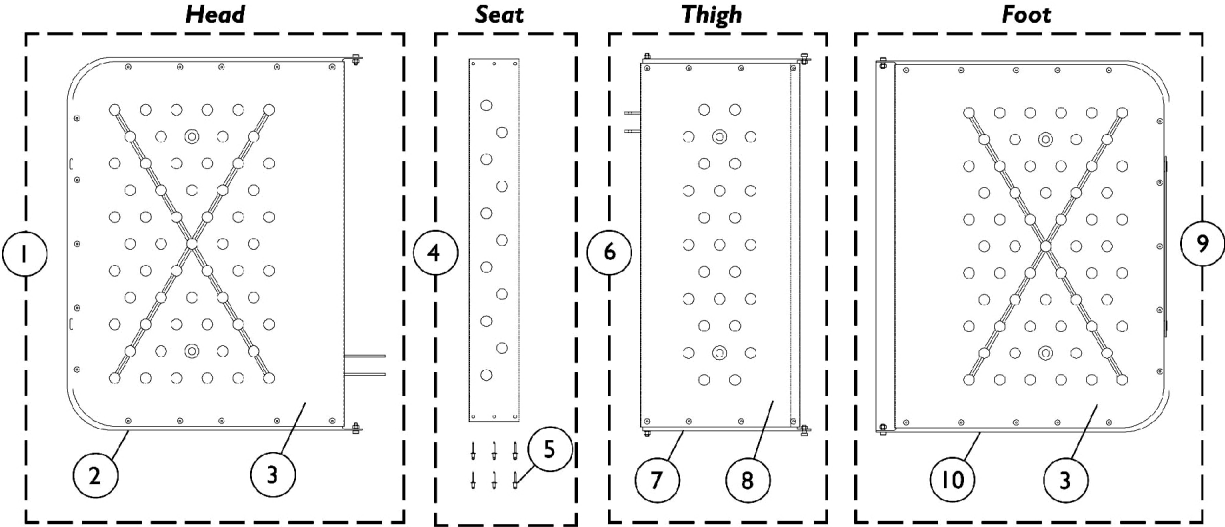

Sleep Surfaces - Pan Deck

Sleep Surfaces - Pan Deck

Item Number	Note	Part Number	Description	Quantity Per	
				Package	Assembly
1	A	026763-NLA	NLA - Pan Deck Assembly, Head Section (76")	1	1
1	A	026764-NLA	NLA - Pan Deck Assembly, Head Section (80")	1	1
2		026503-NLA	NLA - Head Section (76")	1	1
2		026652-NLA	NLA - Head Section (80")	1	1
3		026506	Pan Deck Assembly (76")	1	1
3		026655-NLA	NLA - Assembly, Pan Deck (80")	1	1
4	B	026507	Pan Deck - Seat Section Assembly	1	1
5		026623	Rivet (1/4")	1	6
6	C	026766-NLA	NLA - Pan Deck Assembly, Thigh Section	1	1
7		026518-NLA	NLA - Spring, Thigh Section	1	1
8		026508	Pan Deck, Thigh Section	1	1
9	D	026767-NLA	NLA - Pan Deck Assembly - Foot Section	1	1
10	E	026521-NLA	NLA - Wire Deck, Foot Section	1	1
	E	026984-NLA	NLA - Kit, Sleep Surface Hardware Includes: 4 ea. Nuts and 4 ea. Screws.	1	1
	E,F	000194	Grommet, Pan Deck	1	6

NOTE: A - Includes: Items 2-3, 15 Rivets (Item #5) and Not Shown.
B - Includes: Item 5.
C - Includes: Items 7-8, 8 Rivets (Item #5) and Not Shown.
D - Includes: Items 3, 10, 15 Rivets (Item #5) and Not Shown.
E - Not Shown.
F - 2 Grommets are used on each section (Head, Thigh, and Foot).