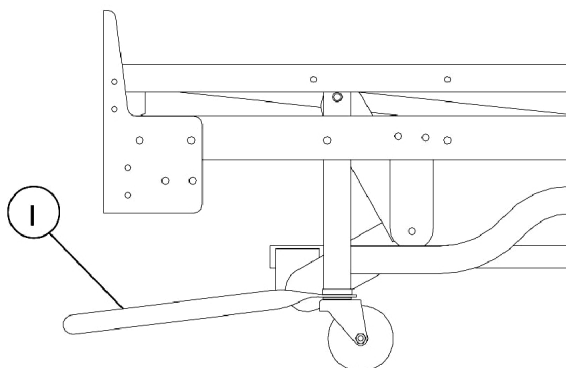

Bumpers

Standard Carriage Discontinued 3/15/99

*Bed Frame shown
for reference only*

Item Number	Note	Part Number	Description	Quantity Per	
				Package	Assembly
1		012972-NLA	NLA - U-Bumper (76")	1	1
1		012971	U-Bumper (80")	1	1