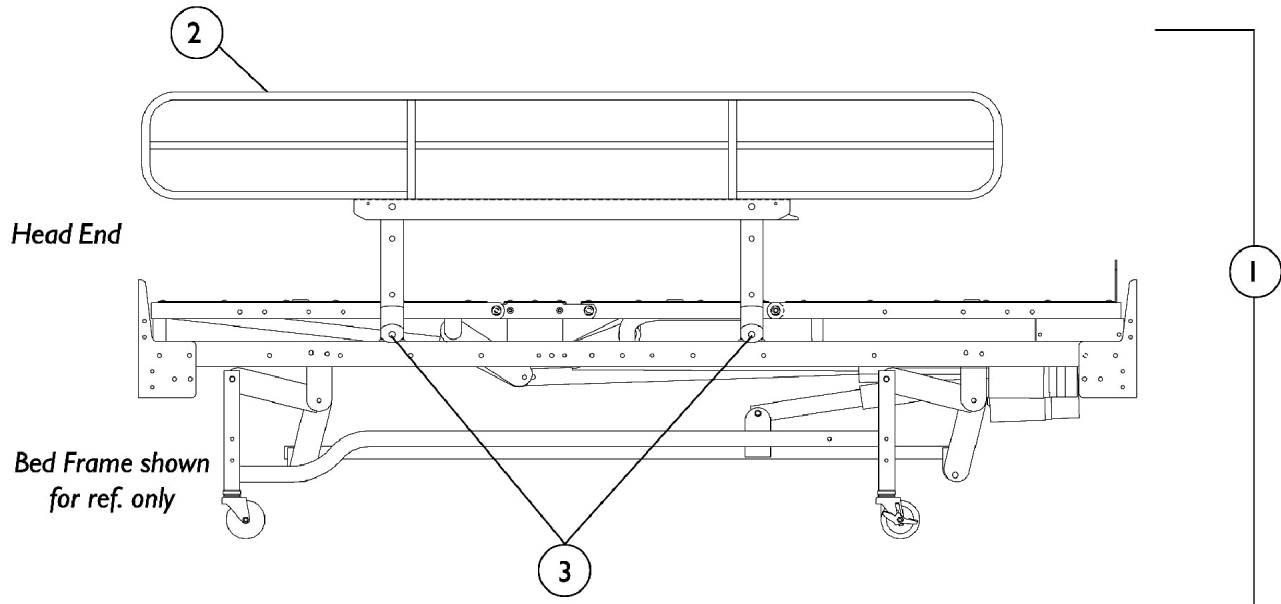

Bed Rails

Model IH5814, IH6800, IH6801 - Full Length Epoxy

NOTE: Please make sure you are ordering parts for the correct model # IH5814, IH6800 or IH6801. Parts for IH6801A are found in a different section of this book.

NOTE: The model #IH6801 was discontinued but can be directly replaced by the IH6801A model rails.

Item Number	Note	Part Number	Description	Quantity Per	
				Package	Assembly
1	A,C	1113744-NLA	NLA - Side Mounting Rail Assembly, Brown	1	1
1	A,C	1125235-NLA	NLA - Full Length Side Rail Assembly, Taupe	1	1
2	C	1125246-NLA	NLA - Side Rail, Full Length - Right (Taupe)	1	1
2	C	1125245-NLA	NLA - Side Rail, Full Length - Left (Taupe)	1	1
2	C	1113746-NLA	NLA - Side Rail, Full Length, Right (Brown)	1	1
2	C	1113745-NLA	NLA - Side Rail, Full Length, Left (Brown)	1	1
3		033786	Screw, Socket Head (#10-32 x 3/8")	1	4
	B	020258	Wrench, Allen (5/32")	1	1
	B	020159	Plug Button, Dome (1/4")	1	4
	B	026715-NLA	NLA - Instruction Sheet, Bed Rail	1	1
	B	026842	Hardware, Rail Mounting Includes:	1	1
			(1) Crossbar Pivot, (4) Pivot Bracket, (8) Locknut (1/4-20"), and (8) Screw, Hex Head (1/4-20 x 5/8").		
	B	026978	Kit, Crossbar Pivot Replacement Includes: (1) Crossbar Pivot and (1) Pivot Bracket.	1	1
NOTE: A - Includes: Items 2-3, all Attaching Hardware, and Instruction Sheet. B - Not Shown. C - These items are painted. Please make sure you select the correct color option.