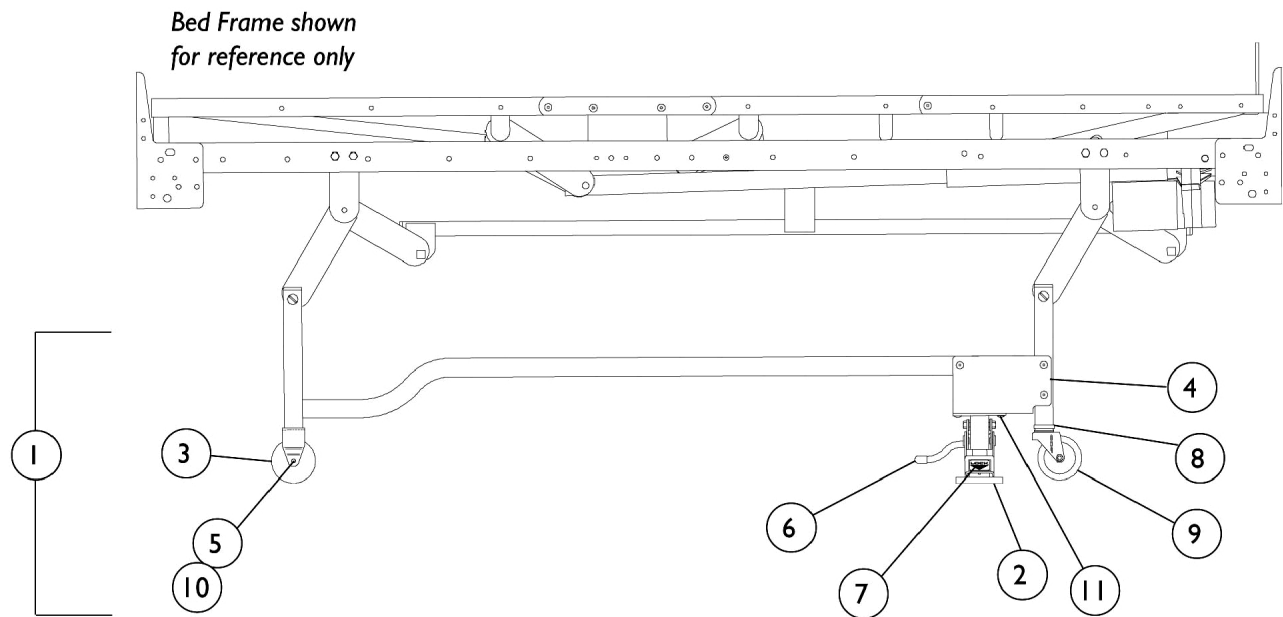

Floor Brake

Item Number	Note	Part Number	Description	Quantity Per	
				Package	Assembly
1	A	026392-NLA	NLA - Floor Brake Assembly	1	1
2		026258	Brake, Floor - Left	1	1
2		026257	Brake, Floor - Right	1	1
3		026260	Wheel (3")	1	2
4		026251-NLA	NLA - Bracket, Floor Brake - Left	1	1
4		026229-NLA	NLA - Bracket, Floor Brake - Right	1	1
5		000151-NLA	NLA - Nut, Keps (1/4-28")	1	2
6		026261	Cap, Release Bar	1	4
7		026262	Label, Brake Pedal	1	2
8		51000M083	Socket, Caster	1	2
9		005499-NLA	NLA - Caster, 3" Swivel w/o Brake	1	2
10		026309	Bolt, Round Head "D" Neck	1	2
11		000790	Rivet (1/4 x 9/16")	1	14

NOTE: A - Includes: Items 2-11.