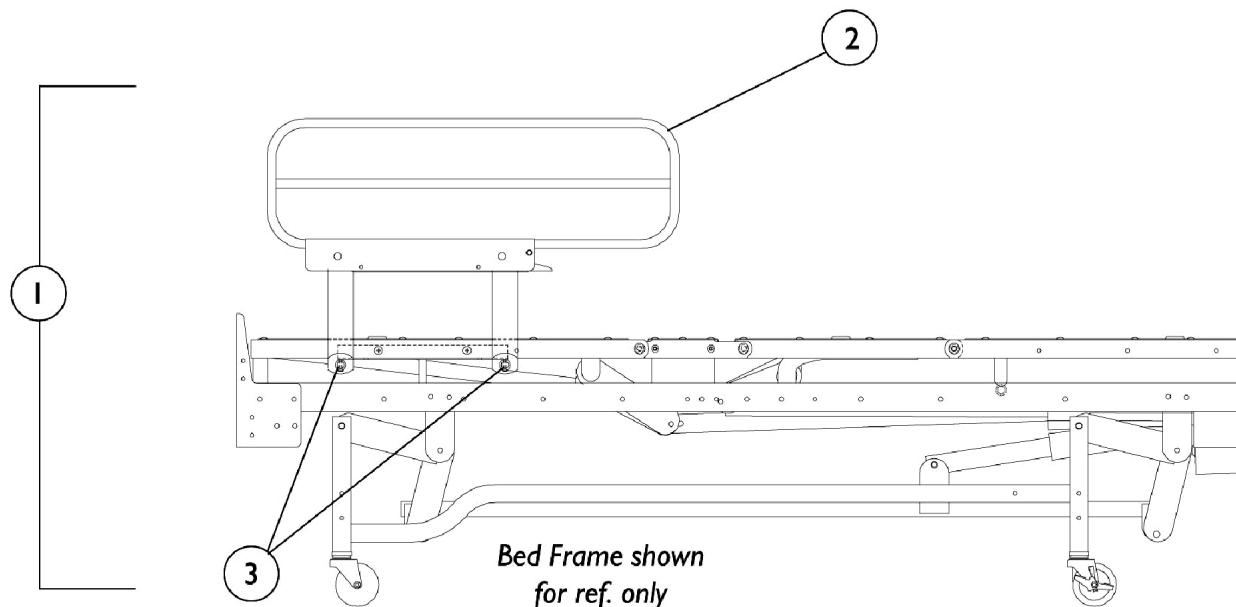

Bed Rails

Model IH5830 - 1/2 Length, Head End

Model IH5830 - Discontinued 2/05

Item Number	Note	Part Number	Description	Quantity Per	
				Package	Assembly
1	A	027039-NLA	NLA - Side Rail Assembly (1/2 Length)	1	1
2		1113726-NLA	NLA - Side Rail, 1/2 Length - Right	1	1
2		1113727-NLA	NLA - Side Rail, 1/2 Length - Left	1	1
3		033786	Screw, Socket Head (#10-32 x 3/8")	1	4
	B	020258	Wrench, Allen (5/32")	1	1
	B	026715-NLA	NLA - Instruction Sheet, Bed Rail	1	1
	B	026197-NLA	NLA - Hardware, Rail Mounting	1	1
Includes: 2 ea. Pivot Brackets (Left & Right), 1 ea. Tube (3/4 x 28"), 4 ea. Locknuts (1/4-20), and 4 ea. Screws, Hex Head (1/4-20 x 5/8").					
NOTE: A - Includes: Items 2, Instruction Sheet, and Attaching Hardware. B - Not shown.