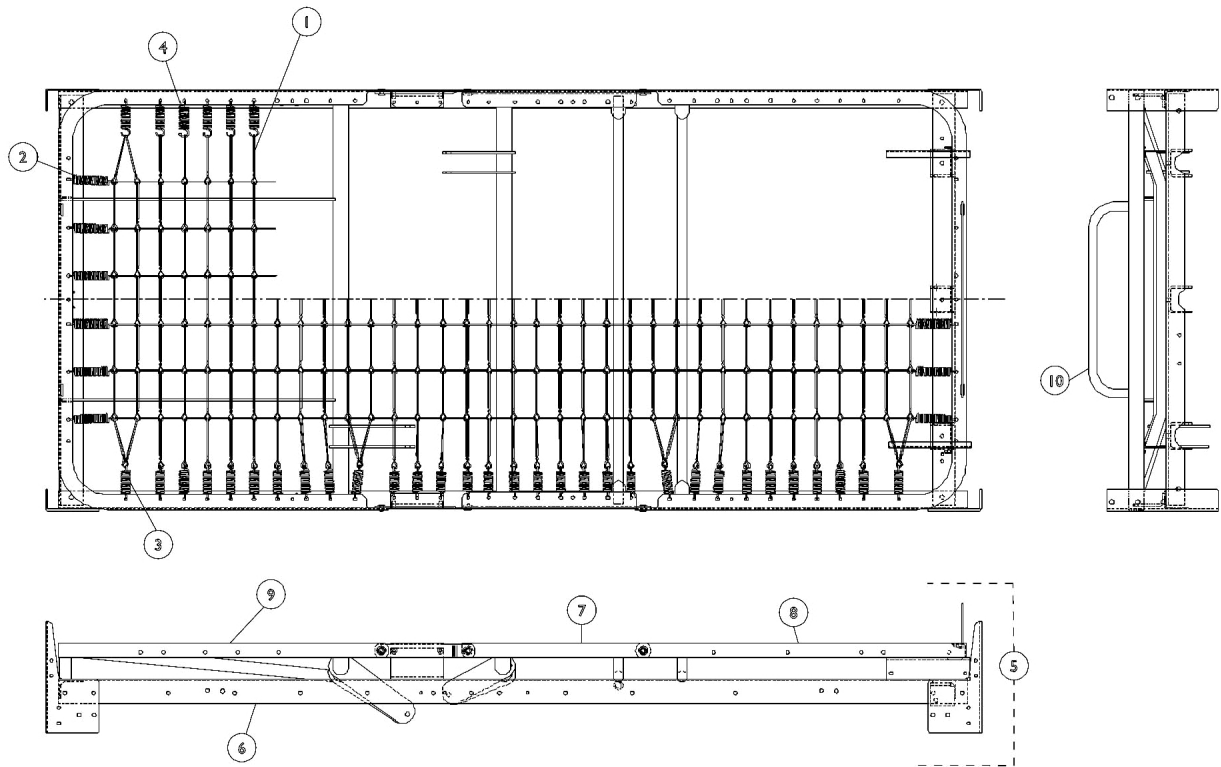

Sleep Surfaces - Link, Fabric

Sleep Surfaces - Link, Fabric

Item Number	Note	Part Number	Description	Quantity Per	
				Package	Assembly
1		026636	Fabric, Link (76")	1	1
1		026637	Fabric, Link (80")	1	1
2		51000M136	Spring, Helical (18 turns)	1	12
3	A	51000M135	Spring, Helical (11 turns)	1	31
4	A	001477	Spring, Helical (11-3/4 Turn)	1	31
5		1113708-NLA	NLA - Bed Deck & Frame - 720 Style w/ 76" Link Fabric	1	1
5		1113709-NLA	NLA - Bed Deck & Frame - 720 Style w/ 80" Link Fabric	1	1
5		1113714-NLA	NLA - Bed Deck & Frame - SC900 Style w/ 76" Link Fabric	1	1
5		1113715-NLA	NLA - Bed Deck & Frame - SC900 Style w/ 80" Link Fabric	1	1
6		026510-NLA	NLA - Bed Frame - 720 Style w/ 76" Link Fabric	1	1
6		026513-NLA	NLA - Bed Frame - 720 Style w/ 80" Link Fabric	1	1
6		027051-NLA	NLA - Bed Frame - SC900 Style w/ 76" Link Fabric	1	1
6		027052-NLA	NLA - Bed Frame - SC900 Style w/ 80" Link Fabric	1	1
7		026518-NLA	NLA - Spring, Thigh Section	1	1
8		026521-NLA	NLA - Wire Deck, Foot Section	1	1
9		026947-NLA	NLA - Spring, Head (76")	1	1
9		026949-NLA	NLA - Spring, Head (80")	1	1
10		026159	Stop, Mattress	1	1

NOTE: A - 80" Link, Fabric requires an assembly quantity of 33 Helical Springs while the 76" Link, Fabric requires 31.