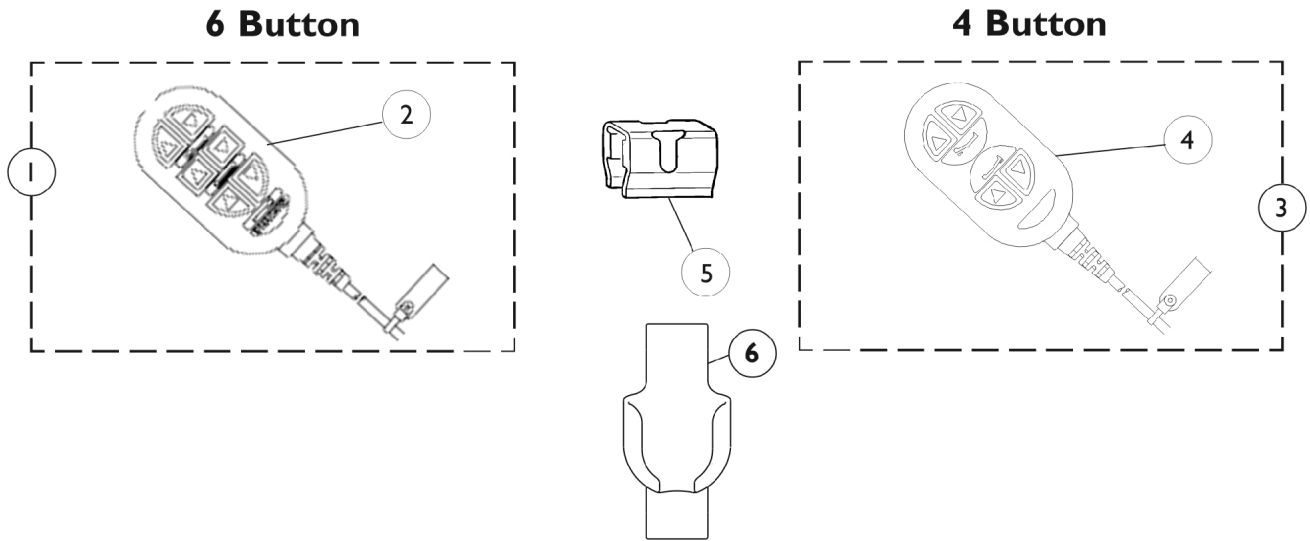

Pendant

Item Number	Note	Part Number	Description	Quantity Per	
				Package	Assembly
1		026980	Pendant, Full Electric, 6 Channel w/ Clip	1	1
2		026935	Pendant, Full Electric, 6 Channel	1	1
3		013438-NLA	NLA - Pendant, 4 Button w/Clip	1	1
4		026994	Pendant, Semi-Electric, 4 Channel	1	1
5		026975-NLA	NLA - Clip, Pendant - Plastic "C"	1	1
6		1133841	Holster, Pendant	1	1
	A,B	1133843-NLA	NLA - Kit, Pendant Button	1	1
NOTE: A - Not Shown B - After 4/1/05