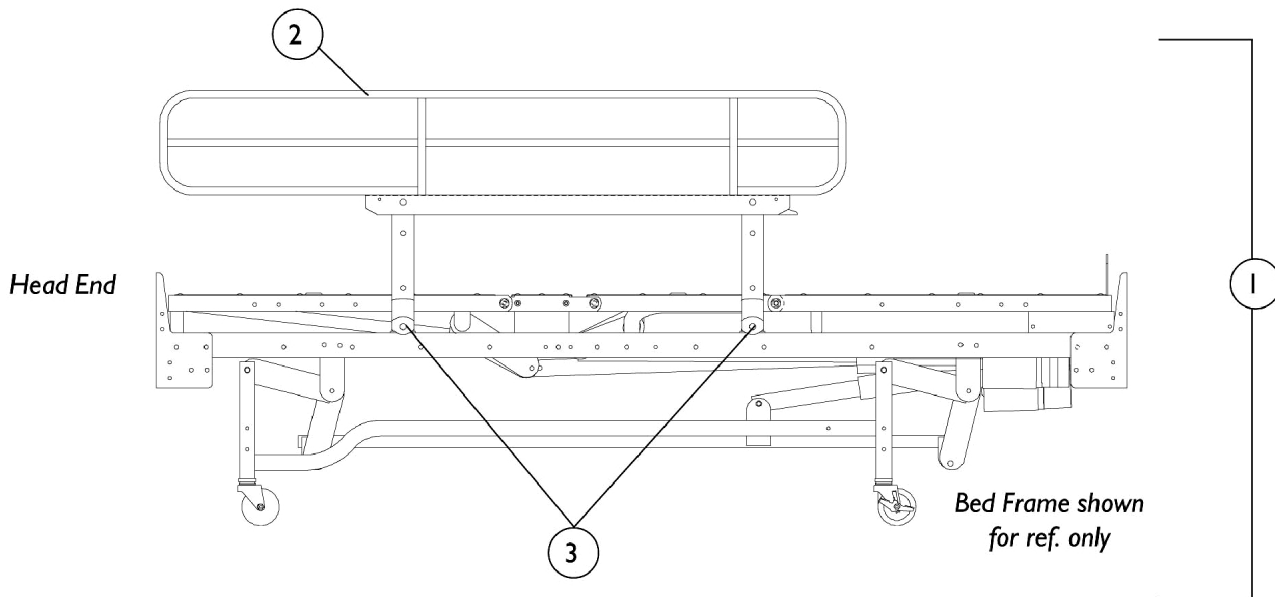

Bed Rails

Model IH5813 & IH6808 - 3/4 Length Epoxy Rail

NOTE: Please make sure you are ordering parts for the correct model # IH5813 or IH6808. Parts for IH6808A are found in a different section of this book.

NOTE: The model #IH6808 was discontinued but can be directly replaced by the IH6808A model rails.