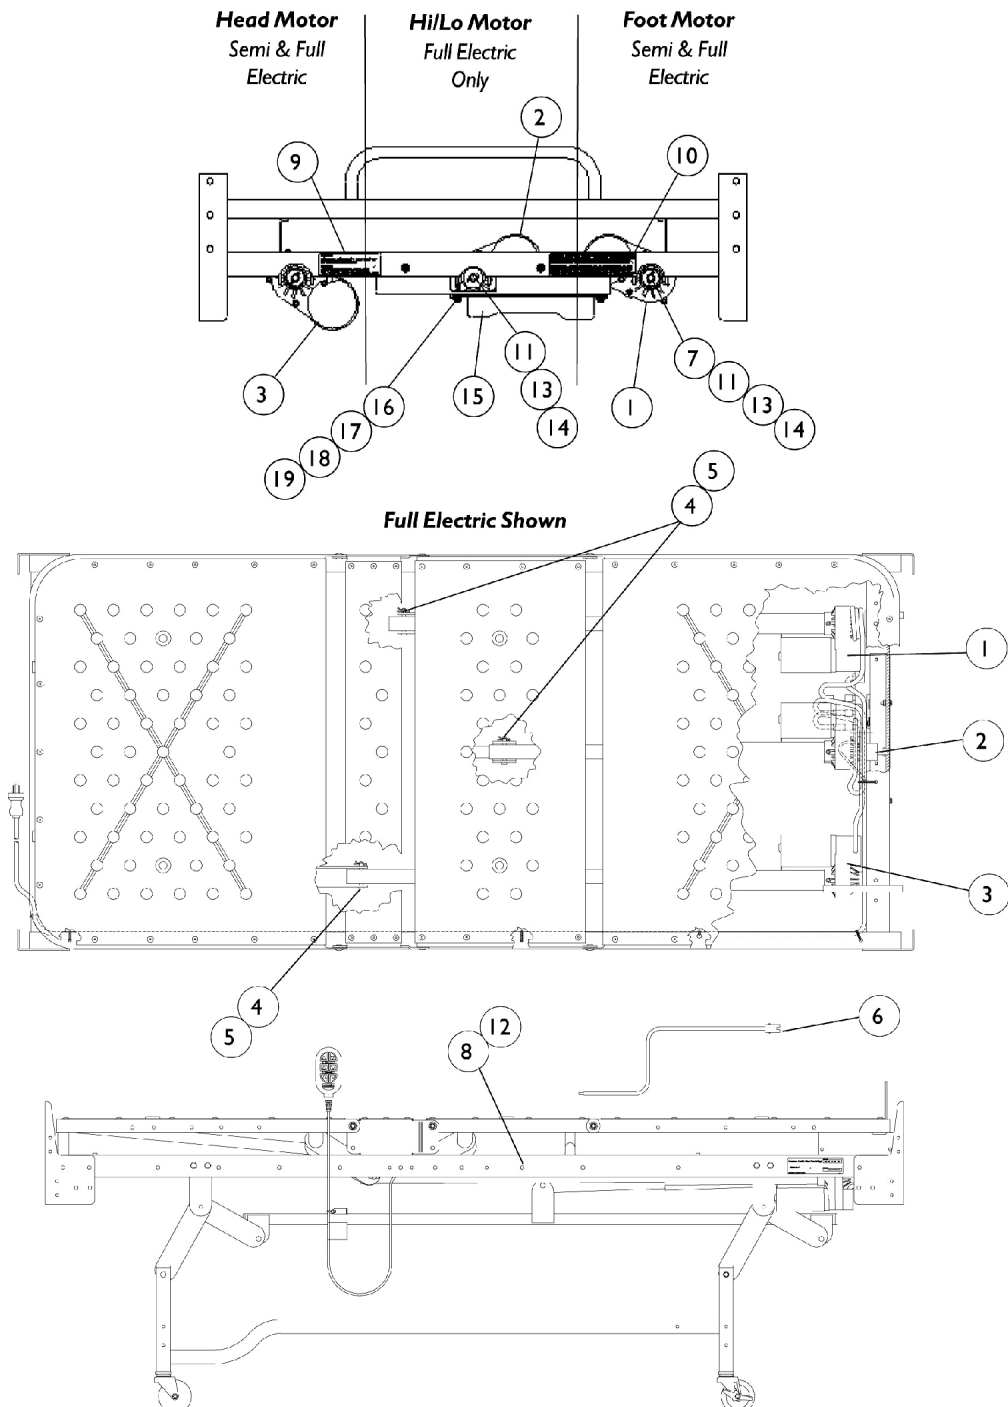

Motors & Components

Full & Semi Electric

Motors & Components Full & Semi Electric

Item Number	Note	Part Number	Description	Quantity Per	
				Package	Assembly
1	D	026754-NLA	NLA - Motor, Foot, Dark Brown - IH720/SC900	1	1
1	D	1133053-NLA	NLA - Motor, Foot, White	1	1
2		026755-NLA	NLA - Motor, Hi/Lo	1	1
2		027038-NLA	NLA - Motor, Hi/Lo - IH720	1	1
2		027019-NLA	NLA - Motor, Hi/Lo, Dark Brown - SC900	1	1
3	D	026756-NLA	NLA - Motor, Head, Dark Brown - IH720/SC900	1	1
3	D	1133055-NLA	NLA - Motor, Head, White	1	1
4		005952	Pin, Clevis (5/16 x 2-1/8")	1	3
5		51000M743	Pin, Hitch (3/8 x 1-3/16")	1	3
6	D	5880M004	Crank, Emergency, Dark Brown	1	2
6	D	1133062	Crank, Emergency	1	2
7		001741	Screw, Hex Head (5/16-18 x 3/4")	1	6
8		000438	Tie Wrap (15-1/2" L)	1	8
9		034058	Decal, Warning	1	1
10		031763	Label, Caution	1	1
11		001008	Washer, Split Lock (5/16")	1	6
12		026874	Cord, Power	1	1
13		001405	Bushing, Flanged, Nylon	1	2
14		001443	Bushing, Shoulder - Pivot	1	2
15	A,D	026757-NLA	NLA - Junction Box w/ Bracket Assembly (Dark Brown)	1	1
15	A,D	1133058-NLA	NLA - Junction Box with Bracket Assembly, Taupe	1	1
16		1102550-NLA	NLA - Junction Box	1	1
17		026727	Bracket, Mounting, Brown	1	1
17	D	027014-NLA	NLA - Bracket, Mounting, Dark Brown	1	1
17	D	1133059-NLA	NLA - Bracket, Mounting, Taupe	1	1
18		54000M515	Screw, Slotted Hex Head Tap (1/4-20 x 3/4")	1	2
19		54000M516-NLA	NLA - Spacer, Round (1/4 x 1/2 x 1/4")	1	2
	B,C	020342	Kit, Hardware	1	1

NOTE: A - Includes: Items 16-19.
B - Not Shown.
C - Includes: Items 7, 11, & 13-14.
D - These items are painted. Please make sure you select the correct color option.