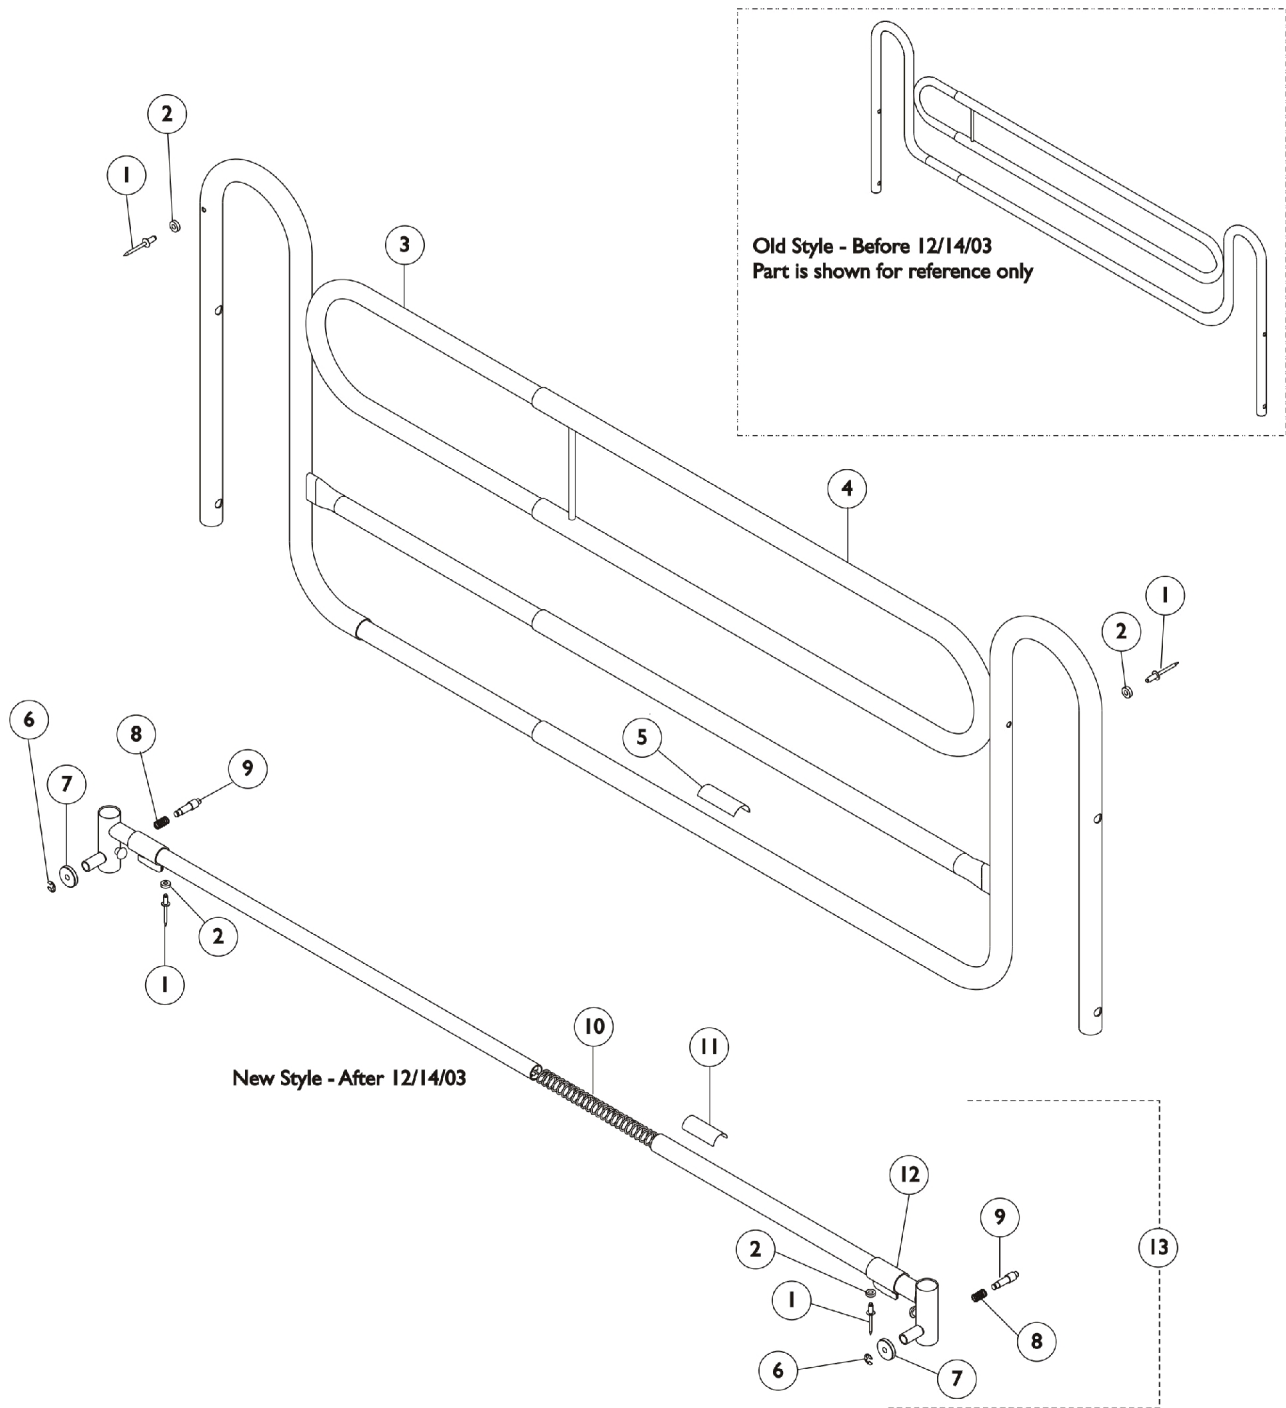

Economy Telescoping Bed Rail 6650

Economy Telescoping Bed Rail 6650

Item Number	Note	Part Number	Description	Quantity Per	
				Package	Assembly
1		16348X000-NLA	NLA - Rivet (3/16 x 7/16")	1	2
2		16347X000-NLA	NLA - Washer, Nylon (3/16 x 7/16 x 1/8")	1	2
3	A	1121941-NLA	NLA - Rail, Telescoping - Inside	1	1
4	A	1121940-NLA	Rail, Telescoping - Outside	1	1
5		1122149-NLA	NLA - Label, Warning - Reduced Gap	1	1
6		40314X001-NLA	NLA - Ring, Retaining	1	2
7		40014X020-NLA	NLA - Knob, Plunger	1	2
8		19000X023	Spring, Plunger (23/64 x 5/8")	1	2
9		19000X012	Pin, Plunger	1	2
10		1047101-NLA	NLA - Spring, Compression with Hook End	1	1
11		1011239-NLA	NLA - Label, Caution	1	1
12		1047096-NLA	NLA - Clip, Crossbrace	1	2
13		1106244-NLA	NLA - Crossbrace Assembly	1	2

NOTE: A - After 2/1/04 the rails will have 4 rungs instead of 3 so an inner and an outer Rail needs to be ordered when replacing.