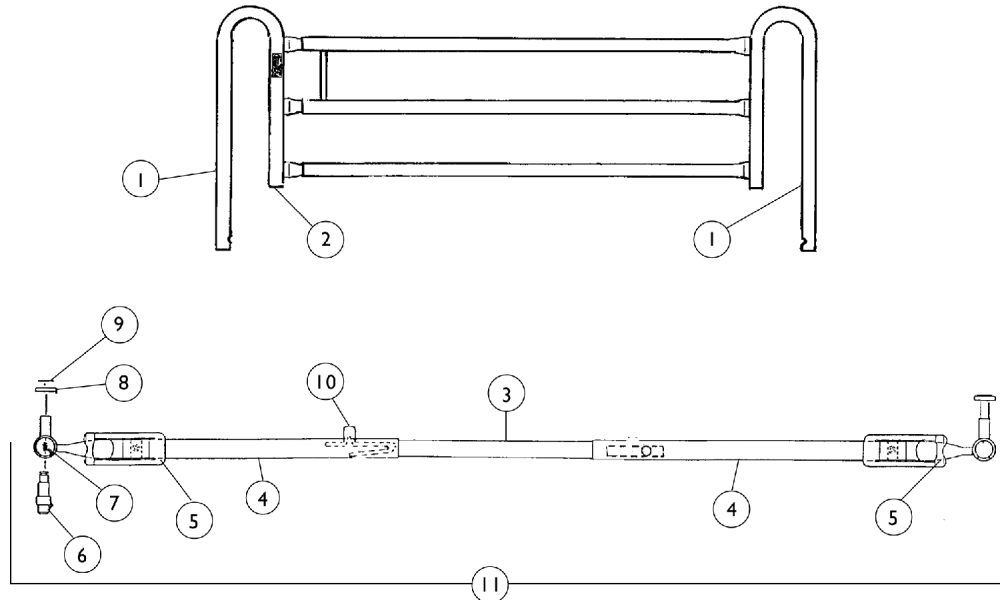

# Deluxe Quick Clip-On Bed Rail 6658

This item was discontinued as of 10/12/95

**Model 6658 (Discontinued)**

Item Number	Note	Part Number	Description	Quantity Per	
				Package	Assembly
1		16320X006-NLA	NLA - Rail, Outside	1	2
1		16320X007-NLA	NLA - Rail, Inside	1	2
2		1057287	Plug Button, Grey (1")	1	8
3		1022842-NLA	NLA - Tube, Channel - Center	1	2
4		1106235-NLA	NLA - Crossbrace Assembly, Chrome	1	2
5		1022652-NLA	NLA - Clip, Spring	1	2
6		19000X012	Pin, Plunger	1	4
7		19000X023	Spring, Plunger (23/64 x 5/8")	1	4
8		40014X020-NLA	NLA - Knob, Plunger	1	4
9		40314X001-NLA	NLA - Ring, Retaining	1	4
10		40188X009	Button, Single Snap	1	4
11	A	1023491-NLA	NLA - Crossbrace Assembly	1	2

NOTE: A - Includes Items 3-10.

If an NLA item needs to be replaced, please see the current bed rail model numbers available. Parts are not interchangeable so a whole new model will need to be ordered.