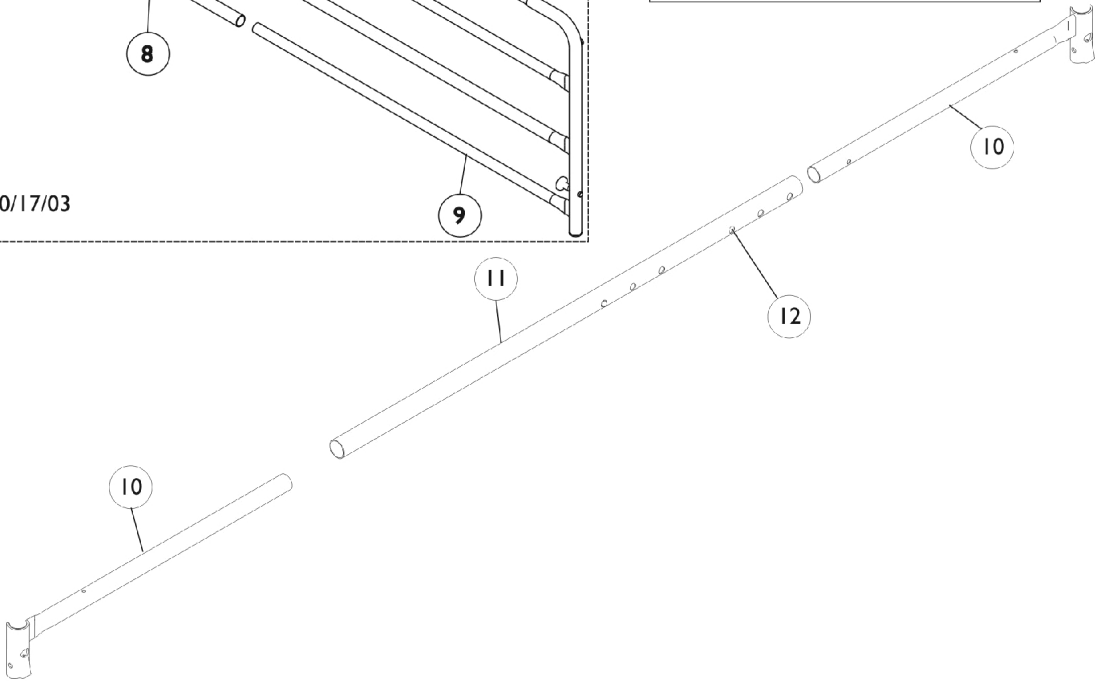

Telescoping Home Bed Rail 6631

Telescoping Home Bed Rail 6631

Item Number	Note	Part Number	Description	Quantity Per	
				Package	Assembly
1	A,B	1135777-NLA	NLA - Kit, Telescoping Bed Rail	1	2
2			NLA - Washer, Nylon (3/16 x 7/16 x 1/8")	1	2
3			NLA - Rivet (3/16 x 7/16")	1	2
4			NLA - Pin, Plunger	1	2
5			Spring, Plunger (23/64 x 5/8")	1	2
6			Plug Button, Grey (7/8")	1	2
7			Knob, Plunger, Grey	1	2
8			NLA - Rail, Telescoping - Outside	1	1
9			NLA - Rail, Telescoping - Inside	1	1
		Label, Entrapment Warning	1	1	
10		1022789-NLA	NLA - Tube, Channel with Barrel - Left Head End / Right Foot End	1	2
10		1022790-NLA	NLA - Tube, Channel with Barrel - Left Foot End / Right Head End	1	2
11	1023599-NLA	NLA - Tube, Channel, Chrome - Center	1	2	
12	40188X009	Button, Single Snap	1	4	

NOTE: A - As of 10/17/03 the rails have 4 rungs instead of 3 so an inner and an outer Rail needs to be ordered when replacing.
B - Includes: Items 2-9 and the Warning Label