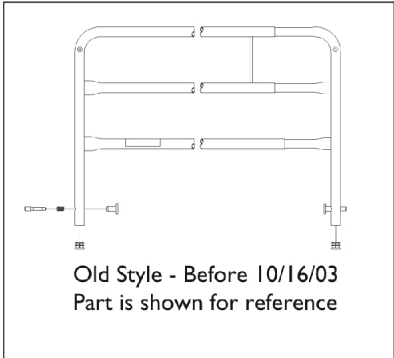

Telescoping Home Bed Rail 6631

Telescoping Home Bed Rail 6631

Item Number	Note	Part Number	Description	Quantity Per	
				Package	Assembly
1	A,B	1135777-NLA	NLA - Kit, Telescoping Bed Rail	1	2
2			NLA - Washer, Nylon (3/16 x 7/16 x 1/8")	1	2
3			NLA - Rivet (3/16 x 7/16")	1	2
4			NLA - Pin, Plunger	1	2
5			Spring, Plunger (23/64 x 5/8")	1	2
6			Plug Button, Grey (7/8")	1	2
7			Knob, Plunger, Grey	1	2
8			NLA - Rail, Telescoping - Outside	1	1
9			NLA - Rail, Telescoping - Inside	1	1
		Label, Entrapment Warning	1	1	
10		1022789-NLA	NLA - Tube, Channel with Barrel - Left Head End / Right Foot End	1	2
10		1022790-NLA	NLA - Tube, Channel with Barrel - Left Foot End / Right Head End	1	2
11	1023599-NLA	NLA - Tube, Channel, Chrome - Center	1	2	
12	40188X009	Button, Single Snap	1	4	

NOTE: A - As of 10/17/03 the rails have 4 rungs instead of 3 so an inner and an outer Rail needs to be ordered when replacing.
B - Includes: Items 2-9 and the Warning Label