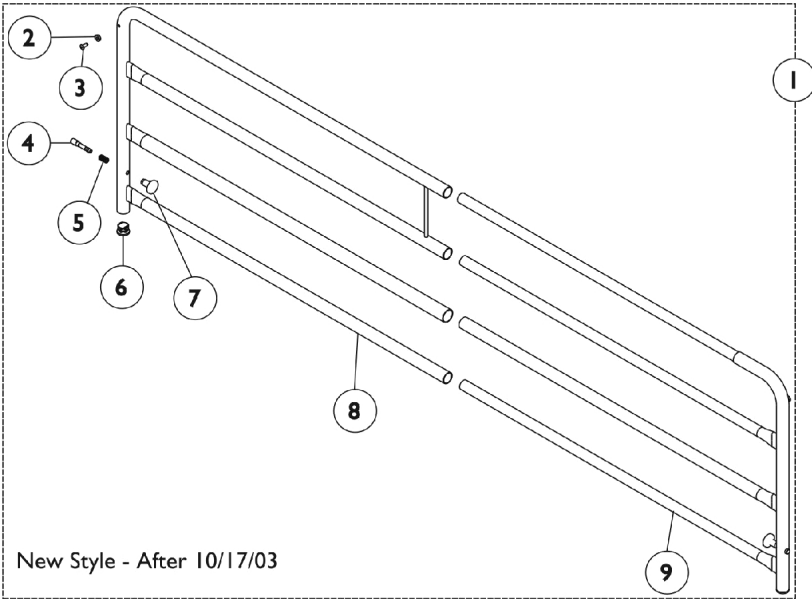

Telescoping Home Bed Rail 6631

Telescoping Home Bed Rail 6631

Item Number	Note	Part Number	Description	Quantity Per	
				Package	Assembly
1	A,B	1135777-NLA	NLA - Kit, Telescoping Bed Rail	1	2
2			NLA - Washer, Nylon (3/16 x 7/16 x 1/8")	1	2
3			NLA - Rivet (3/16 x 7/16")	1	2
4			NLA - Pin, Plunger	1	2
5			Spring, Plunger (23/64 x 5/8")	1	2
6			Plug Button, Grey (7/8")	1	2
7			Knob, Plunger, Grey	1	2
8			NLA - Rail, Telescoping - Outside	1	1
9			NLA - Rail, Telescoping - Inside	1	1
		Label, Entrapment Warning	1	1	
10		1022789-NLA	NLA - Tube, Channel with Barrel - Left Head End / Right Foot End	1	2
10		1022790-NLA	NLA - Tube, Channel with Barrel - Left Foot End / Right Head End	1	2
11	1023599-NLA	NLA - Tube, Channel, Chrome - Center	1	2	
12	40188X009	Button, Single Snap	1	4	

NOTE: A - As of 10/17/03 the rails have 4 rungs instead of 3 so an inner and an outer Rail needs to be ordered when replacing.
B - Includes: Items 2-9 and the Warning Label