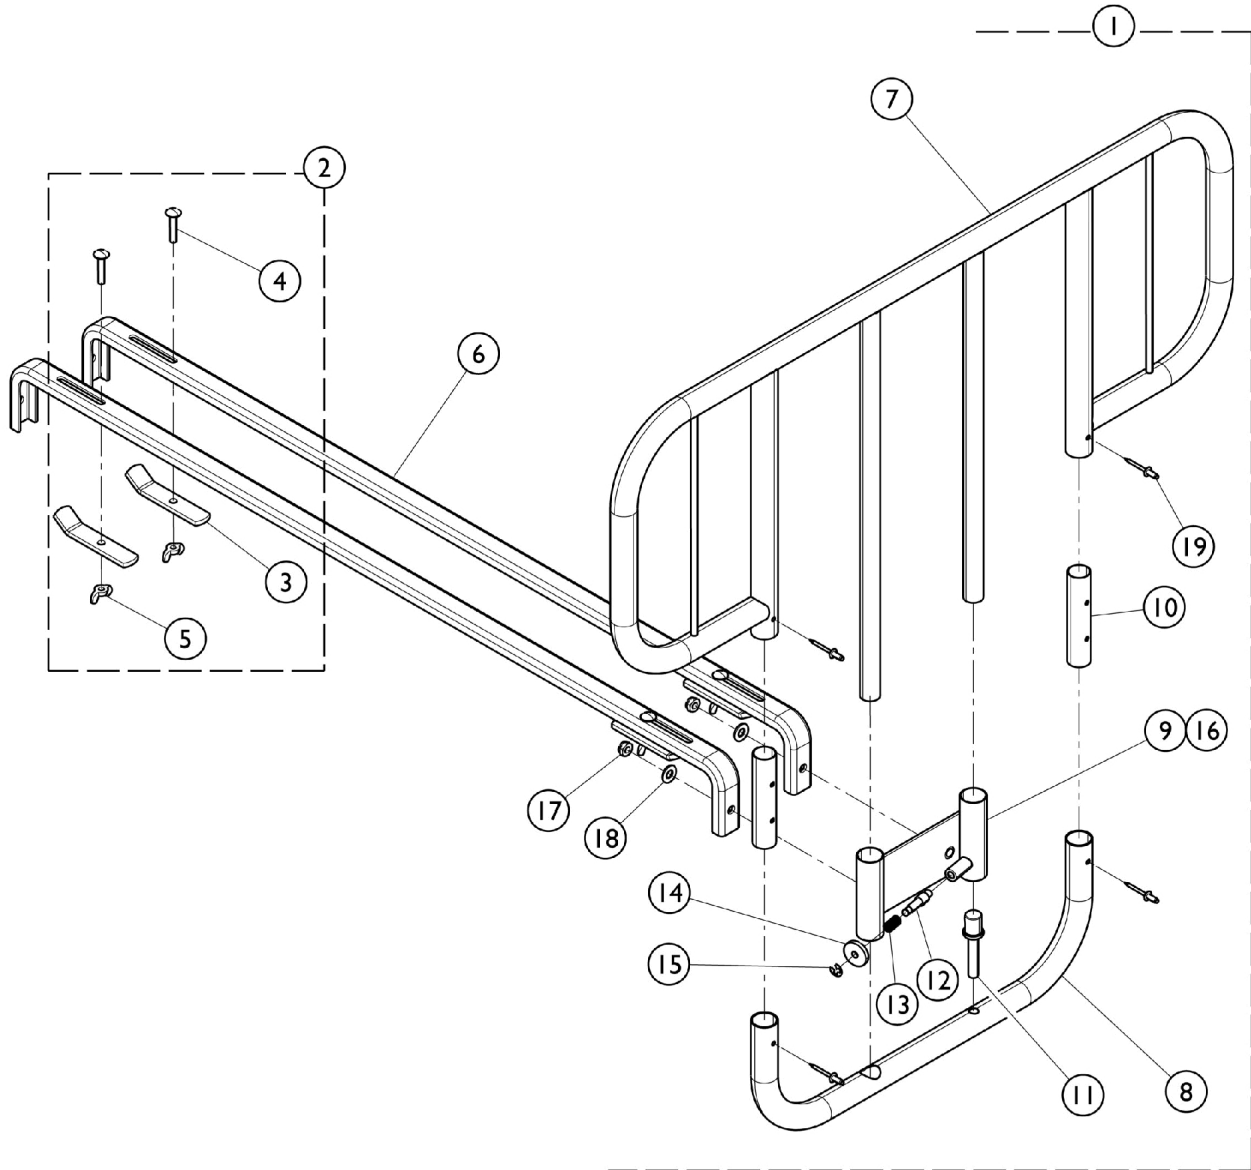

Half Length Bed Rails - 6630

Half Length Bed Rails - 6630

Item Number	Note	Part Number	Description	Quantity Per	
				Package	Assembly
1	A	16364X000-NLA	NLA - Half Rail Assembly	1	2
2	B	1028789-NLA	NLA - Kit, Frame Bar (Pair)	1	1
3			Bolt, Carriage (1/4-20 x 1-1/4")	1	2
4			NLA - Clamp Bar	1	2
5			Nut, Wing (1/4-20)	1	2
6		1007727	Channel Only, Granite	1	2
7		16357X000-NLA	NLA - Rail, Top	1	2
8		16362X000-NLA	NLA - Rail, Bottom	1	2
9		16346X000-NLA	NLA - Bracket, Slide, Chrome	1	2
10		16363X000-NLA	NLA - Bushing (4")	1	2
11		16335X000	Insert	1	2
12		19000X012	Pin, Plunger	1	2
13		19000X023	Spring, Plunger (23/64 x 5/8")	1	2
14		40014X020-NLA	NLA - Knob, Plunger	1	1
15		40314X001-NLA	NLA - Ring, Retaining	1	1
16		16336X000	Bushing, Composite, Nylon (25/32 x 29/32 x 3/4")	1	6
17	D	60290X002	Locknut (5/16-18)	1	4
18	D	16308X000	Washer, Flat (5/16 x 11/16 x 1/16")	1	4
19		16348X000-NLA	NLA - Rivet (3/16 x 7/16")	1	8
	C	1016386-NLA	NLA - Instruction Sheet, 6630 Bedrail	1	1

NOTE: A - Includes items 7 - 19.
 B - Includes items 3 - 5.
 C - Not shown in illustration.
 D - Used to mount Item 6 to Item 9, mounted to studs already welded to Item 9 on the opposite side from the view in the illustration. Refer to Instruction Sheet for more detail.