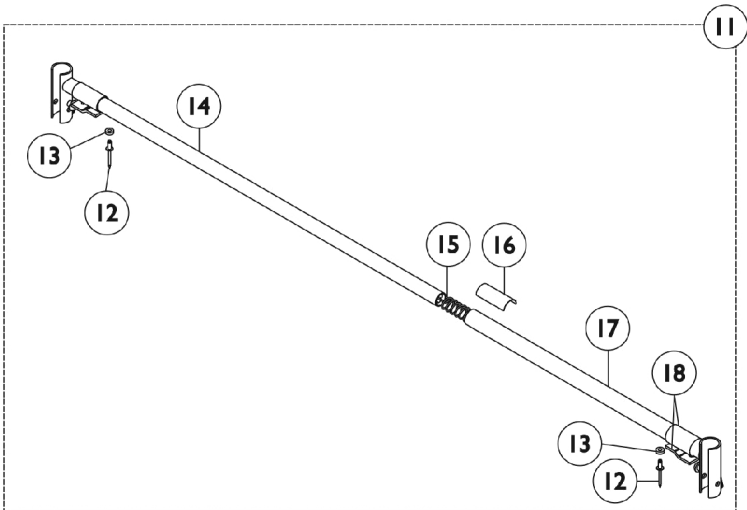

# Standard Spring Loaded Bed Rails 6629

## Standard Spring Loaded Bed Rails 6629

Item Number	Note	Part Number	Description	Quantity Per	
				Package	Assembly
1	A,C	1135777-NLA	NLA - Kit, Telescoping Bed Rail	1	2
2			NLA - Washer, Nylon (3/16 x 7/16 x 1/8")	1	2
3			NLA - Rivet (3/16 x 7/16")	1	2
4			NLA - Pin, Plunger	1	2
5			Spring, Plunger (23/64 x 5/8")	1	2
6			Plug Button, Grey (7/8")	1	2
7			Knob, Plunger, Grey	1	2
8			NLA - Rail, Telescoping - Outside	1	1
9			NLA - Rail, Telescoping - Inside	1	1
			Label, Entrapment Warning	1	1
10		1122149-NLA	NLA - Label, Warning - Reduced Gap	1	1
11	B	1108836-NLA	NLA - Crossbrace Assembly, Chrome	1	2
12		16348X000-NLA	NLA - Rivet (3/16 x 7/16")	1	4
13		16347X000-NLA	NLA - Washer, Nylon (3/16 x 7/16 x 1/8")	1	4
14	E	1108832-NLA	NLA - Tube, Channel w/ Barrel - Inside	1	2
15		1047101-NLA	NLA - Spring, Compression with Hook End	1	2
16		1011239-NLA	NLA - Label, Caution	1	2
17		1108835-NLA	NLA - Tube, Channel with Barrel - Outside	1	2
18		1047096-NLA	NLA - Clip, Crossbrace	1	4
19	D	1110957-NLA	NLA - Kit, Bed Rail Hardware	1	1

NOTE: A - Includes: Items 2-9 and the Warning Label  
 B - Includes: Items 12-18  
 C - As of 10/17/03 the rails have 4 rungs instead of 3 so an inner and an outer Rail needs to be ordered when replacing.  
 D - Not Shown.  
 E - No longer available as an individual service part, use Item 11 (1108836) as its replacement.