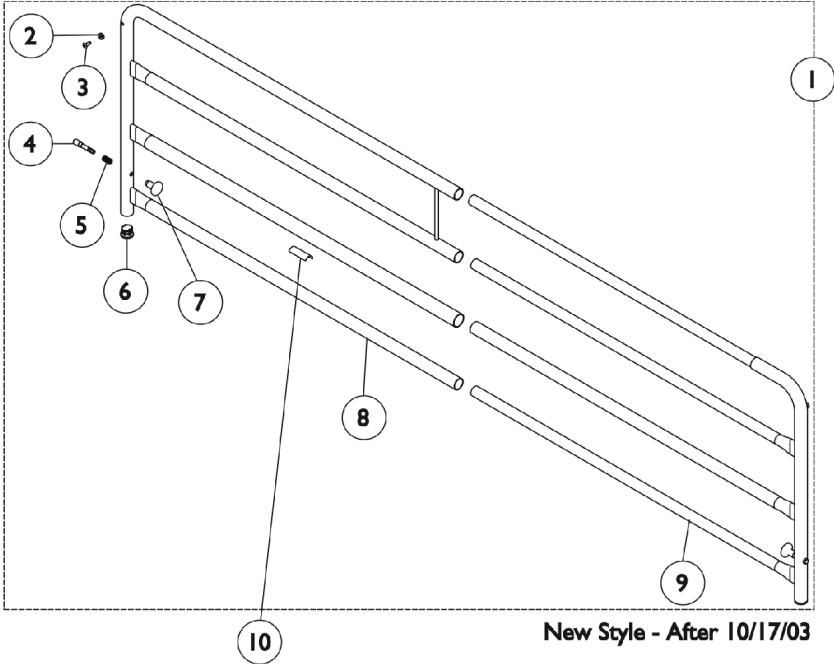

# Standard Spring Loaded Bed Rails 6629

## Standard Spring Loaded Bed Rails 6629

Item Number	Note	Part Number	Description	Quantity Per	
				Package	Assembly
1	A,C	1135777-NLA	NLA - Kit, Telescoping Bed Rail	1	2
2			NLA - Washer, Nylon (3/16 x 7/16 x 1/8")	1	2
3			NLA - Rivet (3/16 x 7/16")	1	2
4			NLA - Pin, Plunger	1	2
5			Spring, Plunger (23/64 x 5/8")	1	2
6			Plug Button, Grey (7/8")	1	2
7			Knob, Plunger, Grey	1	2
8			NLA - Rail, Telescoping - Outside	1	1
9			NLA - Rail, Telescoping - Inside	1	1
			Label, Entrapment Warning	1	1
10		1122149-NLA	NLA - Label, Warning - Reduced Gap	1	1
11	B	1108836-NLA	NLA - Crossbrace Assembly, Chrome	1	2
12		16348X000-NLA	NLA - Rivet (3/16 x 7/16")	1	4
13		16347X000-NLA	NLA - Washer, Nylon (3/16 x 7/16 x 1/8")	1	4
14	E	1108832-NLA	NLA - Tube, Channel w/ Barrel - Inside	1	2
15		1047101-NLA	NLA - Spring, Compression with Hook End	1	2
16		1011239-NLA	NLA - Label, Caution	1	2
17		1108835-NLA	NLA - Tube, Channel with Barrel - Outside	1	2
18		1047096-NLA	NLA - Clip, Crossbrace	1	4
19	D	1110957-NLA	NLA - Kit, Bed Rail Hardware	1	1

NOTE: A - Includes: Items 2-9 and the Warning Label  
 B - Includes: Items 12-18  
 C - As of 10/17/03 the rails have 4 rungs instead of 3 so an inner and an outer Rail needs to be ordered when replacing.  
 D - Not Shown.  
 E - No longer available as an individual service part, use Item 11 (1108836) as its replacement.