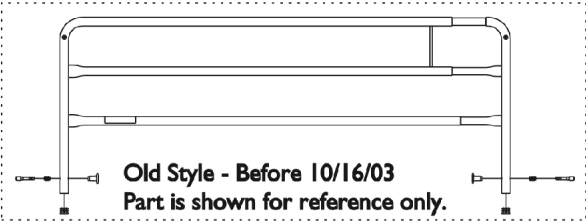

# Standard Spring Loaded Bed Rails 6629

## Standard Spring Loaded Bed Rails 6629

Item Number	Note	Part Number	Description	Quantity Per	
				Package	Assembly
1	A,C	1135777-NLA	NLA - Kit, Telescoping Bed Rail	1	2
2			NLA - Washer, Nylon (3/16 x 7/16 x 1/8")	1	2
3			NLA - Rivet (3/16 x 7/16")	1	2
4			NLA - Pin, Plunger	1	2
5			Spring, Plunger (23/64 x 5/8")	1	2
6			Plug Button, Grey (7/8")	1	2
7			Knob, Plunger, Grey	1	2
8			NLA - Rail, Telescoping - Outside	1	1
9			NLA - Rail, Telescoping - Inside	1	1
			Label, Entrapment Warning	1	1
10		1122149-NLA	NLA - Label, Warning - Reduced Gap	1	1
11	B	1108836-NLA	NLA - Crossbrace Assembly, Chrome	1	2
12		16348X000-NLA	NLA - Rivet (3/16 x 7/16")	1	4
13		16347X000-NLA	NLA - Washer, Nylon (3/16 x 7/16 x 1/8")	1	4
14	E	1108832-NLA	NLA - Tube, Channel w/ Barrel - Inside	1	2
15		1047101-NLA	NLA - Spring, Compression with Hook End	1	2
16		1011239-NLA	NLA - Label, Caution	1	2
17		1108835-NLA	NLA - Tube, Channel with Barrel - Outside	1	2
18		1047096-NLA	NLA - Clip, Crossbrace	1	4
19	D	1110957-NLA	NLA - Kit, Bed Rail Hardware	1	1