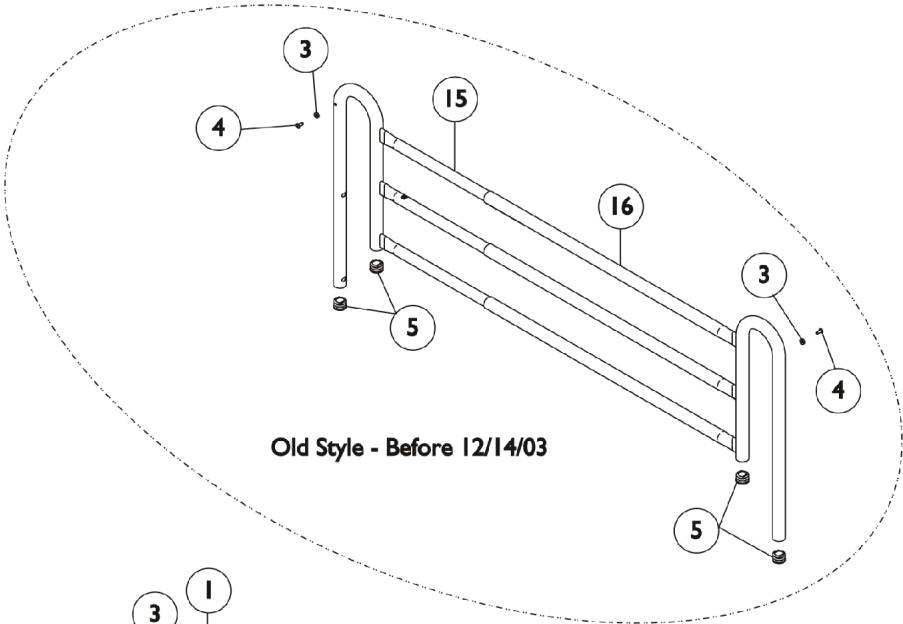

Deluxe Spring Loaded Bed Rails 6628 & 6628-TSS

Deluxe Spring Loaded Bed Rails 6628 & 6628-TSS

Item Number	Note	Part Number	Description	Quantity Per	
				Package	Assembly
1	F	1121932-NLA	NLA - Rail, Inside	1	1
2	F	1121933-NLA	NLA - Rail, Outside	1	1
3		16347X000-NLA	NLA - Washer, Nylon (3/16 x 7/16 x 1/8")	1	2
4		16348X000-NLA	NLA - Rivet (3/16 x 7/16")	1	2
5		1057287	Plug Button, Grey (1")	1	8
6		1122149-NLA	NLA - Label, Warning - Reduced Gap	1	1
7		40314X001-NLA	NLA - Ring, Retaining	1	4
8		40014X020-NLA	NLA - Knob, Plunger	1	4
9		1110764-NLA	NLA - Clip, Rail - Small	1	2
9		1110765-NLA	NLA - Clip, Rail - Large	1	2
12		1106232-NLA	NLA - Tube, Channel with Barrel - Inside	1	1
12	G	1110951-NLA	NLA - Tube, Channel with Barrel, Chrome - Inner Deluxe	1	1
13		1106234-NLA	NLA - Tube, Channel with Barrel, Outside	1	1
13		1110954-NLA	NLA - Tube, Channel with Barrel, Chrome - Outer Deluxe	1	1
14	A,D	1106235-NLA	NLA - Crossbrace Assembly, Chrome	1	2
14	A,C	1110955-NLA	NLA - Crossbrace Assembly, Deluxe, Wide	1	2
15		16320X007-NLA	NLA - Rail, Inside	1	1
16		16320X006-NLA	NLA - Rail, Outside	1	1
	B,E	1110957-NLA	NLA - Kit, Bed Rail Hardware	1	1

NOTE: A - Includes Items 3-12 and the Bed Rail Hardware Kit.
 B - Not Shown
 C - To be used with a TSS Mattress Only. Crossbraces are extra wide to accommodate the mattress.
 D - Both old style and new style models use this crossbrace.
 E - Includes the Wing Screws (4) to hold the X-Brace in place on the Bed Frame.
 F - 2/1/04 the rails will have 4 rungs instead of 3 so an inner and an outer Rail needs to be ordered when replacing.
 G - No longer available as a service part individually. Order item 14 part #1110955 as a replacement.