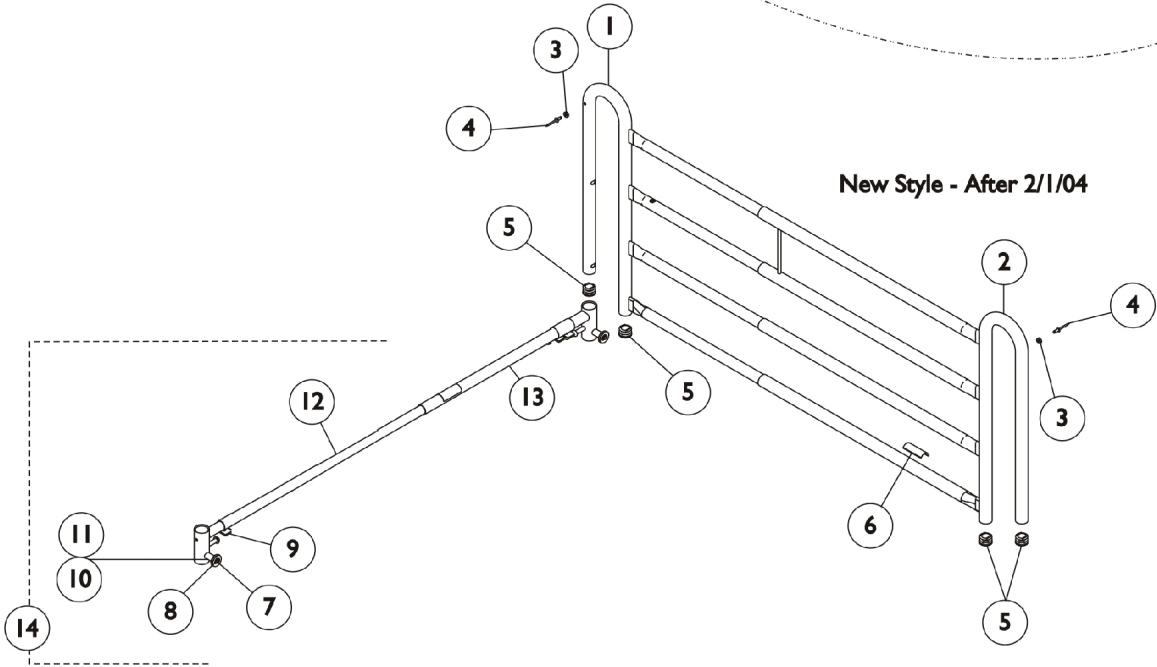

Deluxe Spring Loaded Bed Rails 6628 & 6628-TSS

Deluxe Spring Loaded Bed Rails 6628 & 6628-TSS

Item Number	Note	Part Number	Description	Quantity Per	
				Package	Assembly
1	F	1121932-NLA	NLA - Rail, Inside	1	1
2	F	1121933-NLA	NLA - Rail, Outside	1	1
3		16347X000-NLA	NLA - Washer, Nylon (3/16 x 7/16 x 1/8")	1	2
4		16348X000-NLA	NLA - Rivet (3/16 x 7/16")	1	2
5		1057287	Plug Button, Grey (1")	1	8
6		1122149-NLA	NLA - Label, Warning - Reduced Gap	1	1
7		40314X001-NLA	NLA - Ring, Retaining	1	4
8		40014X020-NLA	NLA - Knob, Plunger	1	4
9		1110764-NLA	NLA - Clip, Rail - Small	1	2
9		1110765-NLA	NLA - Clip, Rail - Large	1	2
12		1106232-NLA	NLA - Tube, Channel with Barrel - Inside	1	1
12	G	1110951-NLA	NLA - Tube, Channel with Barrel, Chrome - Inner Deluxe	1	1
13		1106234-NLA	NLA - Tube, Channel with Barrel, Outside	1	1
13		1110954-NLA	NLA - Tube, Channel with Barrel, Chrome - Outer Deluxe	1	1
14	A,D	1106235-NLA	NLA - Crossbrace Assembly, Chrome	1	2
14	A,C	1110955-NLA	NLA - Crossbrace Assembly, Deluxe, Wide	1	2
15		16320X007-NLA	NLA - Rail, Inside	1	1
16		16320X006-NLA	NLA - Rail, Outside	1	1
	B,E	1110957-NLA	NLA - Kit, Bed Rail Hardware	1	1

NOTE: A - Includes Items 3-12 and the Bed Rail Hardware Kit.
 B - Not Shown
 C - To be used with a TSS Mattress Only. Crossbraces are extra wide to accommodate the mattress.
 D - Both old style and new style models use this crossbrace.
 E - Includes the Wing Screws (4) to hold the X-Brace in place on the Bed Frame.
 F - 2/1/04 the rails will have 4 rungs instead of 3 so an inner and an outer Rail needs to be ordered when replacing.
 G - No longer available as a service part individually. Order item 14 part #1110955 as a replacement.