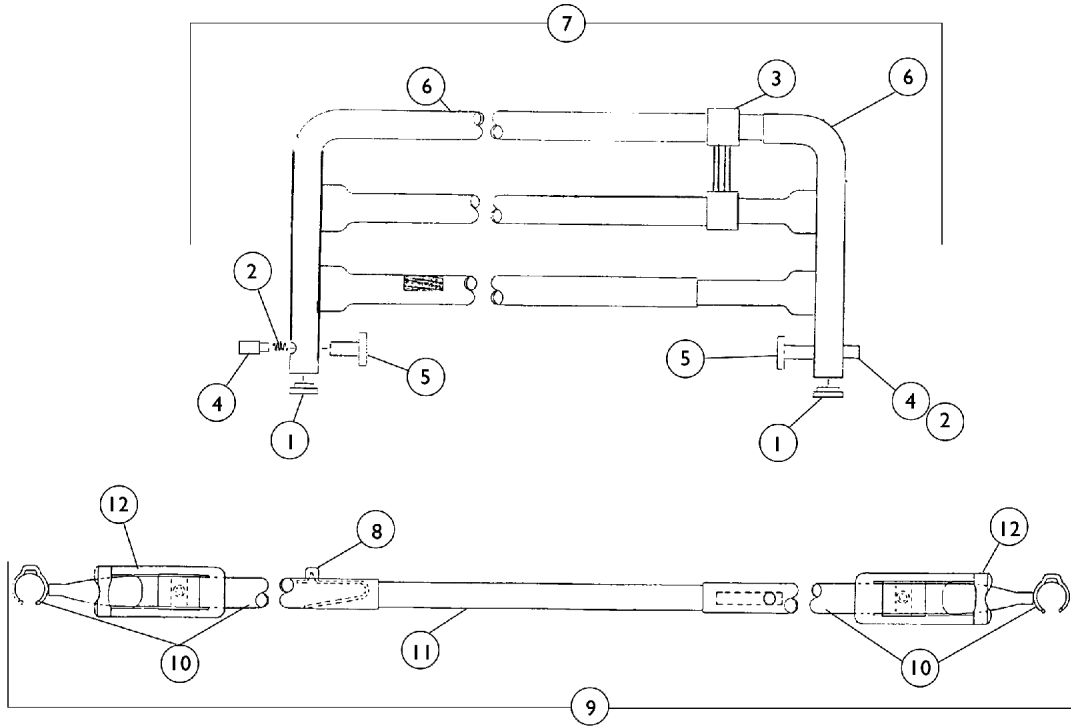

Standard Quick Clip-On Bed Rails 6627

This item was discontinued 2/16/96

Model 6627 (Discontinued)

Standard Quick Clip-On Bed Rails 6627

This item was discontinued 2/16/96

| Item Number | Note | Part Number | Description | Quantity Per | |
|-------------|------|-------------|--|--------------|----------|
| | | | | Package | Assembly |
| 1 | | 1027096 | Plug Button, Grey (7/8") | 1 | 4 |
| 2 | | 19000X023 | Spring, Plunger (23/64 x 5/8") | 1 | 4 |
| 3 | | 1012658-NLA | NLA - Spacer, Tube | 1 | 2 |
| 4 | | 1012660-NLA | NLA - Pin, Plunger | 1 | 4 |
| 5 | | 1012656 | Knob, Plunger, Grey | 1 | 4 |
| 6 | | 1012669 | Rail, Telescoping - Outside | 1 | 2 |
| 6 | | 1012670 | Rail, Telescoping - Inside | 1 | 2 |
| 7 | A | 1013305-NLA | NLA - Telescoping Rail Assembly | 1 | 2 |
| 8 | | 40188X009 | Button, Single Snap | 1 | 4 |
| 9 | B | 1023490-NLA | NLA - Crossbrace Assembly | 1 | 2 |
| 10 | | 1022789-NLA | NLA - Tube, Channel with Barrel - Left Head End / Right Foot End | 1 | 2 |
| 10 | | 1022790-NLA | NLA - Tube, Channel with Barrel - Left Foot End / Right Head End | 1 | 2 |
| 11 | | 1022842-NLA | NLA - Tube, Channel - Center | 1 | 2 |
| 12 | | 1022652-NLA | NLA - Clip, Spring | 1 | 2 |

NOTE: A - Includes items 1-6
B - Crossbrace Assembly is no longer available. May be replaced with crossbrace from model 6629.