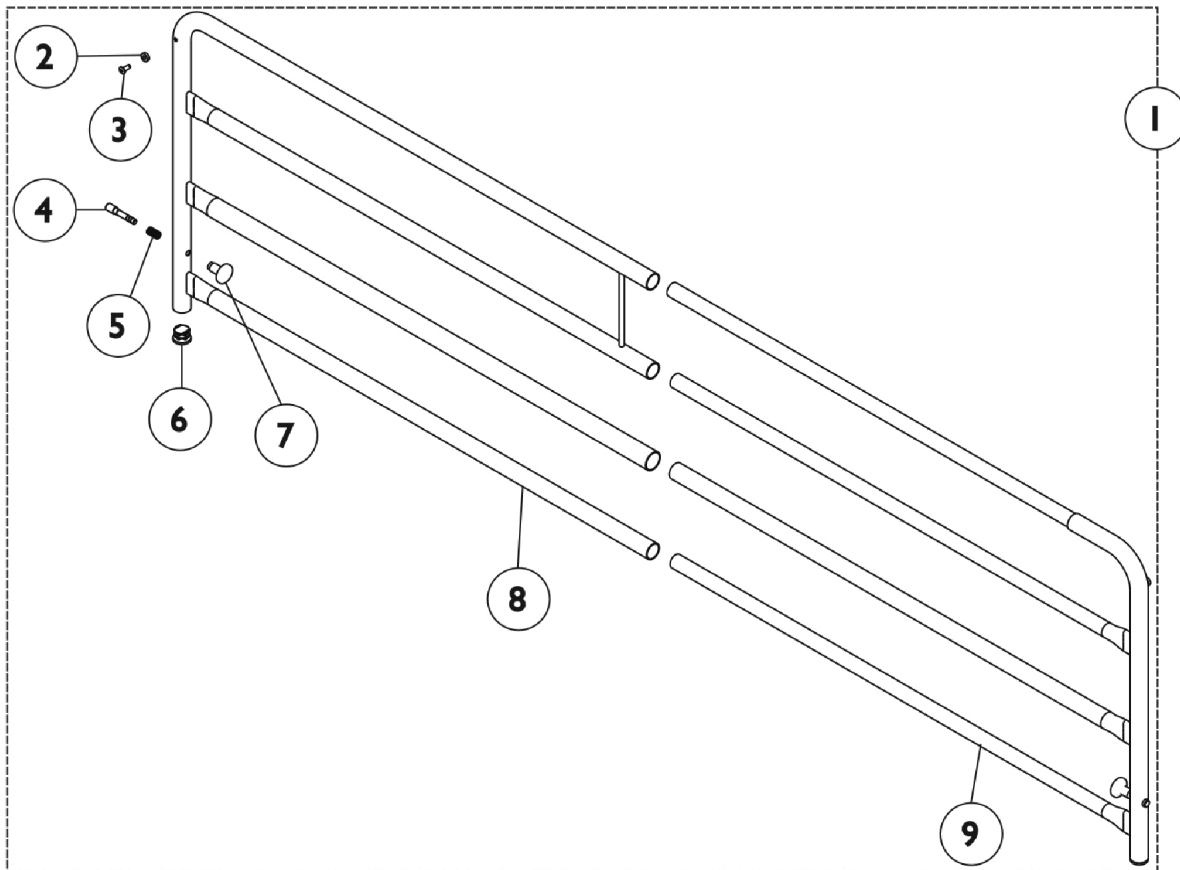

Standard Telescope Bed Rails 6623

This Model was discontinued 1/8/03

Standard Telescope Bed Rails 6623

This Model was discontinued 1/8/03

Item Number	Note	Part Number	Description	Quantity Per	
				Package	Assembly
1	A	1135777-NLA	NLA - Kit, Telescoping Bed Rail	1	2
2			NLA - Washer, Nylon (3/16 x 7/16 x 1/8")	1	2
3			NLA - Rivet (3/16 x 7/16")	1	2
4			NLA - Pin, Plunger	1	2
5			Spring, Plunger (23/64 x 5/8")	1	2
6			Plug Button, Grey (7/8")	1	2
7			Knob, Plunger, Grey	1	2
8			NLA - Rail, Telescoping - Outside	1	1
9			NLA - Rail, Telescoping - Inside	1	1
			Label, Entrapment Warning	1	1
10	B	1021834-NLA	NLA - Kit, Crossbrace Assembly	1	2
11			Barrel, Right	1	1
11			Barrel, Left	1	1
12			Washer, Flat (5/16 x 11/16 x 1/16")	1	2
13			Locknut (5/16-18)	1	2
15			Nut, Wing (1/4-20)	1	2
16			NLA - Clamp Bar	1	2
17			Bolt, Carriage (1/4-20 x 1-1/4")	1	2
18			Channel Only, Granite	1	1
14	C	1028789-NLA	NLA - Kit, Frame Bar (Pair)	1	1
15			Bolt, Carriage (1/4-20 x 1-1/4")	1	2
16			NLA - Clamp Bar	1	2
17			Nut, Wing (1/4-20)	1	2
	D,E	1012658-NLA	NLA - Spacer, Tube	1	2

NOTE: A - Includes: Items 2-9 and the Warning Label
 B - Includes: Items 11-18
 C - Includes: Items 15-17
 D - Before 8/11/97 only.
 E - Not Shown

2/1/04 the rails will have 4 rungs instead of 3 so an inner and an outer Rail needs to be ordered when replacing.