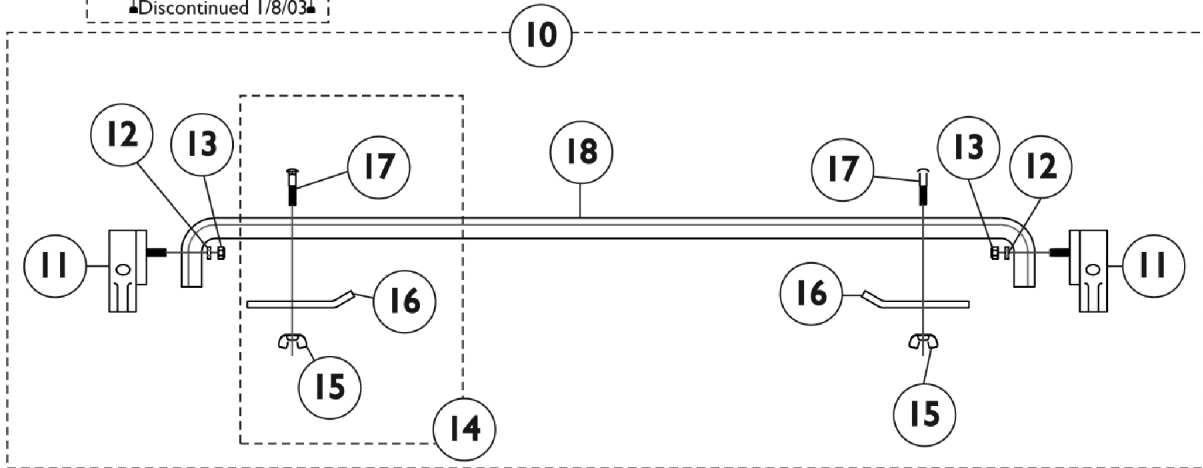

Standard Telescope Bed Rails 6623

This Model was discontinued 1/8/03

Standard Telescope Bed Rails 6623

This Model was discontinued 1/8/03

Item Number	Note	Part Number	Description	Quantity Per	
				Package	Assembly
1	A	1135777-NLA	NLA - Kit, Telescoping Bed Rail	1	2
2			NLA - Washer, Nylon (3/16 x 7/16 x 1/8")	1	2
3			NLA - Rivet (3/16 x 7/16")	1	2
4			NLA - Pin, Plunger	1	2
5			Spring, Plunger (23/64 x 5/8")	1	2
6			Plug Button, Grey (7/8")	1	2
7			Knob, Plunger, Grey	1	2
8			NLA - Rail, Telescoping - Outside	1	1
9			NLA - Rail, Telescoping - Inside	1	1
			Label, Entrapment Warning	1	1
10	B	1021834-NLA	NLA - Kit, Crossbrace Assembly	1	2
11			Barrel, Right	1	1
11			Barrel, Left	1	1
12			Washer, Flat (5/16 x 11/16 x 1/16")	1	2
13			Locknut (5/16-18)	1	2
15			Nut, Wing (1/4-20)	1	2
16			NLA - Clamp Bar	1	2
17			Bolt, Carriage (1/4-20 x 1-1/4")	1	2
18			Channel Only, Granite	1	1
14	C	1028789-NLA	NLA - Kit, Frame Bar (Pair)	1	1
15			Bolt, Carriage (1/4-20 x 1-1/4")	1	2
16			NLA - Clamp Bar	1	2
17			Nut, Wing (1/4-20)	1	2
	D,E	1012658-NLA	NLA - Spacer, Tube	1	2

NOTE: A - Includes: Items 2-9 and the Warning Label
 B - Includes: Items 11-18
 C - Includes: Items 15-17
 D - Before 8/11/97 only.
 E - Not Shown

2/1/04 the rails will have 4 rungs instead of 3 so an inner and an outer Rail needs to be ordered when replacing.