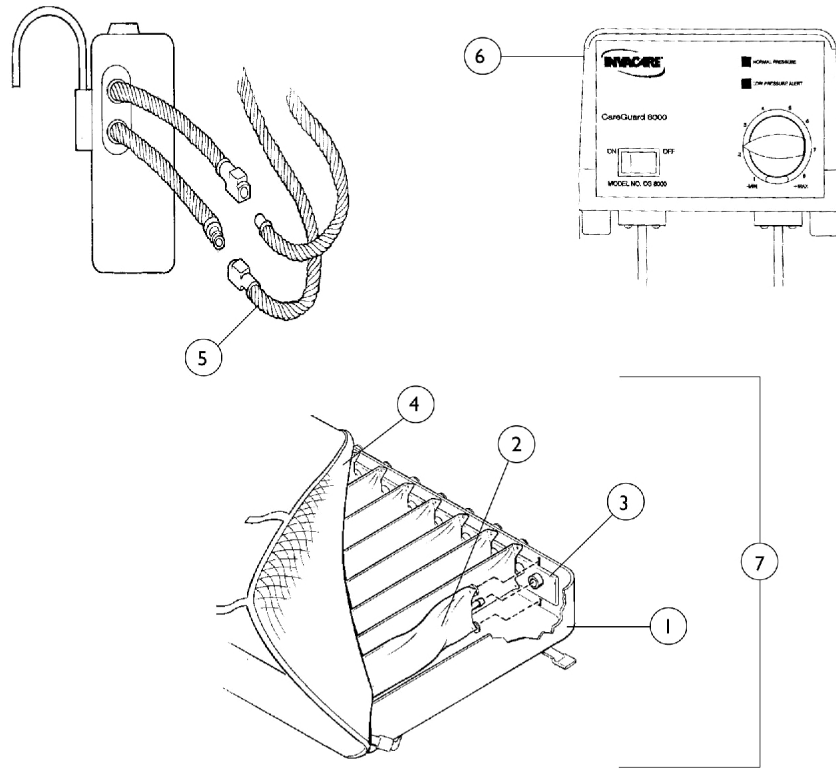

Careguard 8000, Mattress, and Pump

Careguard 8000, Mattress, and Pump

Item Number	Note	Part Number	Description	Quantity Per	
				Package	Assembly
1		9830002-NLA	NLA - Shell, Mattress	1	1
2		9830003-NLA	NLA - Cushion, Air	1	20
3		9830004-NLA	NLA - Manifold, APM	1	1
4		9830005-NLA	NLA - Therapy Pad	1	1
5		9830007-NLA	NLA - Hose Set, Mattress	1	1
5		9830008-NLA	NLA - Hose Set - Pump	1	1
6		877-NLA	NLA - Pump	1	1
7	B	BB9652050-NLA	NLA - Mattress Assembly	1	1
	A	9570020-NLA	NLA - Mat, Transport	1	1
	A	9650040	Owner's Manual - APM	1	1
	A	BB9830006-NLA	NLA - Carton	1	1
	A	9170137	NLA - Bag, Duffel	1	1

NOTE: A - Not Shown
 B - Includes items 1-5, Mat, Manual, Duffle Bag