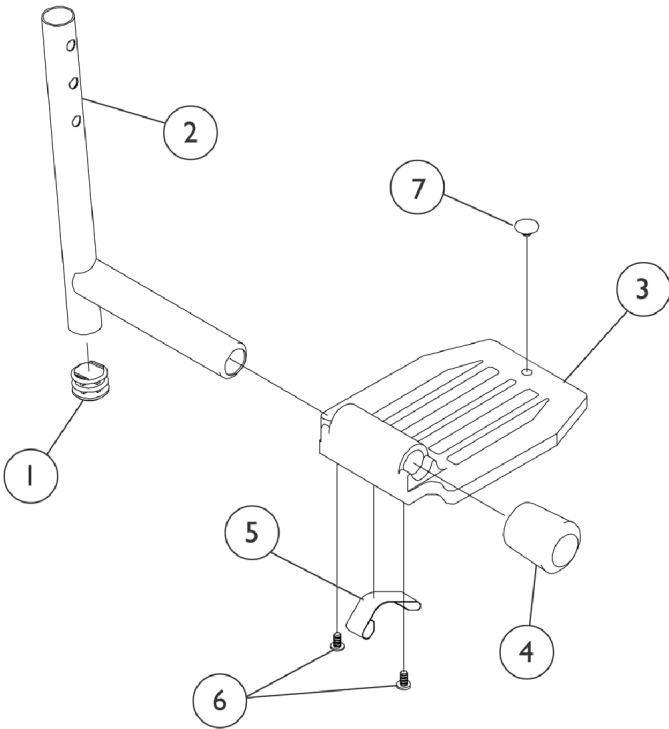

Pivot/Slide Tube w/ Footplate PHW93

Heel loops are not included. See footrest and legrest accessories.
For complete pivot/slide tube and footplate assemblies, see front riggings reference chart.

		
1350 Extra large	1450 Deluxe	1650 Standard Aluminum

Pivot/Slide Tube w/ Footplate PHW93

**Heel loops are not included. See footrest and legrest accessories.
For complete pivot/slide tube and footplate assemblies, see front riggings reference chart.**

Item Number	Note	Part Number	Description	Quantity Per	
				Package	Assembly
1		1027097	Plug Button, Black (3/4")	1	2
2	A,C	1048834	Pivot/Slide Tube w/ Plug Button, Black	1	1
2	A,C	1098906	Pivot/Slide Tube w/ Plug Button, Black (2" Longer)	1	1
2	A,C	1086482	Pivot/Slide Tube w/ Plug Button, Black (4" Longer)	1	1
2	B	1070762-NLA	NLA - Tube, Pivot/Slide w/ Plug Button, Deluxe Aluminum, Black	1	1
3	A	44200X027	Footplate, Aluminum, Medium, Black (7-3/4" W x 6" L)	1	1
3	B	1043659-NLA	NLA - Footplate, Aluminum, Deluxe, Black - Right (8" W x 5-3/4" L)	1	1
3	B	1043660-NLA	NLA - Footplate, Aluminum, Deluxe, Black - Left (8" W x 5-3/4" L)	1	1
3	C	44200X025	Footplate, Aluminum, Extra Large, Black - Right (8" W x 8-1/2" L)	1	1
3	C	44200X026	Footplate, Aluminum, Extra Large, Black - Left (8" W x 8-1/2" L)	1	1
4	A	1016346	Cap, End, Tube, Black (7/8")	1	1
4	C	1027095	Plug Button, Black (7/8")	1	1
5	A,D	1006981	Spring, Tension	1	2
5	B,D	1036120-NLA	NLA - Spring	1	2
5	C	1036123	Spring, Leaf	1	1
6	E	40120X001	Screw, Phillips Pan Head (#8-32 x 3/8")	1	2
7		1070168	Plug, Push, Footplate	1	1
NOTE: A - Standard Aluminum (1650) B - Deluxe Aluminum (1450) C - Extra Large Aluminum (1350) D - Two per side E - Deluxe takes one					