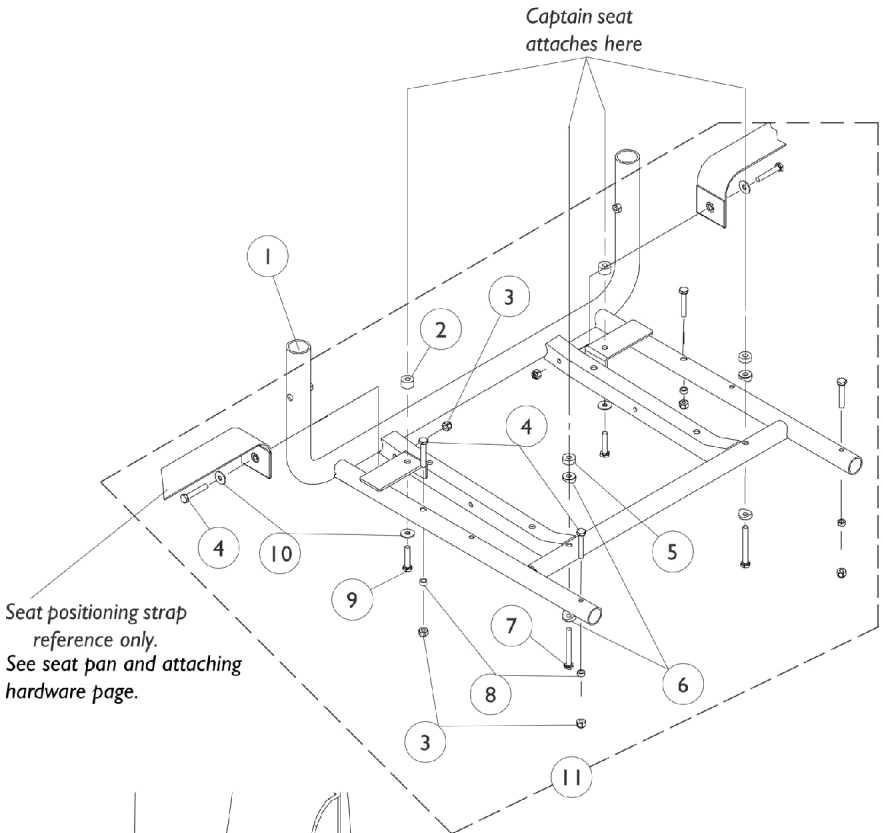

Captain Seat Frame and Actuator Hardware

After 8/31/02

Full recline captain seat reference only.

Actuator Attaching Hardware (For Full Recline Models Only)

Captain Seat Frame and Actuator Hardware After 8/31/02

Item Number	Note	Part Number	Description	Quantity Per	
				Package	Assembly
1		1070455-NLA	NLA - Frame, Seat, Black (18" W)	1	1
1		1108099-NLA	NLA - Frame, Seat, Black (20" W)	1	1
1		1101913-NLA	NLA - Frame, Seat, Black (22" W)	1	1
2		1108411-NLA	NLA - Spacer (1/4 x 5/8 x 3/8")	1	2
3		7930333	Locknut (1/4-20)	25	6
4		1030949	Screw, Hex Head (1/4-20 x 1-1/2")	1	6
5		1108410	Spacer (1/4 x 5/8 x 1/4")	1	2
6		1026099	Spacer, Coved (1/4 x 11/16 x 1/2")	1	4
7		1026154-NLA	NLA - Screw, Hex Head (1/4-20 x 2-1/4")	1	2
8		1047449-NLA	NLA - Spacer (1/4 x 3/8 x 3/16")	1	4
9		1021406	Screw, Hex Head (1/4-20 x 1-1/4")	1	2
10		1026900	Washer (1/4 x 23/32 x 1/16")	1	4
11	B	1079208-NLA	NLA - Hardware, Captain Seat Mounting	1	1
12		1008525-NLA	NLA - Washer, Internal Tooth Lock (#4-40)	1	4
13		7930339-NLA	NLA - Package, Screw, Phillips Pan Head (#4-40 x 3/8")	25	4
14		P0870X000	Nut, Hex Keps (#4-40)	1	2
15		1024001	Sensor, Actuator Switch	1	1
16	A	1107242-NLA	NLA - Hardware, Actuator Switch Sensor Mounting	1	1

NOTE: A - Includes items 12-15.
B - Includes items 2-10.