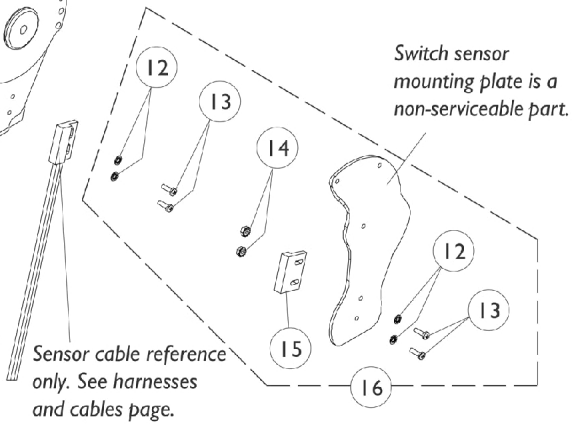

Captain Seat Frame and Actuator Hardware

After 8/31/02

Full recline captain seat reference only.

Actuator Attaching Hardware (For Full Recline Models Only)

Captain Seat Frame and Actuator Hardware After 8/31/02

Item Number	Note	Part Number	Description	Quantity Per	
				Package	Assembly
1		1070455-NLA	NLA - Frame, Seat, Black (18" W)	1	1
1		1108099-NLA	NLA - Frame, Seat, Black (20" W)	1	1
1		1101913-NLA	NLA - Frame, Seat, Black (22" W)	1	1
2		1108411-NLA	NLA - Spacer (1/4 x 5/8 x 3/8")	1	2
3		7930333	Locknut (1/4-20)	25	6
4		1030949	Screw, Hex Head (1/4-20 x 1-1/2")	1	6
5		1108410	Spacer (1/4 x 5/8 x 1/4")	1	2
6		1026099	Spacer, Coved (1/4 x 11/16 x 1/2")	1	4
7		1026154-NLA	NLA - Screw, Hex Head (1/4-20 x 2-1/4")	1	2
8		1047449-NLA	NLA - Spacer (1/4 x 3/8 x 3/16")	1	4
9		1021406	Screw, Hex Head (1/4-20 x 1-1/4")	1	2
10		1026900	Washer (1/4 x 23/32 x 1/16")	1	4
11	B	1079208-NLA	NLA - Hardware, Captain Seat Mounting	1	1
12		1008525-NLA	NLA - Washer, Internal Tooth Lock (#4-40)	1	4
13		7930339-NLA	NLA - Package, Screw, Phillips Pan Head (#4-40 x 3/8")	25	4
14		P0870X000	Nut, Hex Keps (#4-40)	1	2
15		1024001	Sensor, Actuator Switch	1	1
16	A	1107242-NLA	NLA - Hardware, Actuator Switch Sensor Mounting	1	1

NOTE: A - Includes items 12-15.
B - Includes items 2-10.