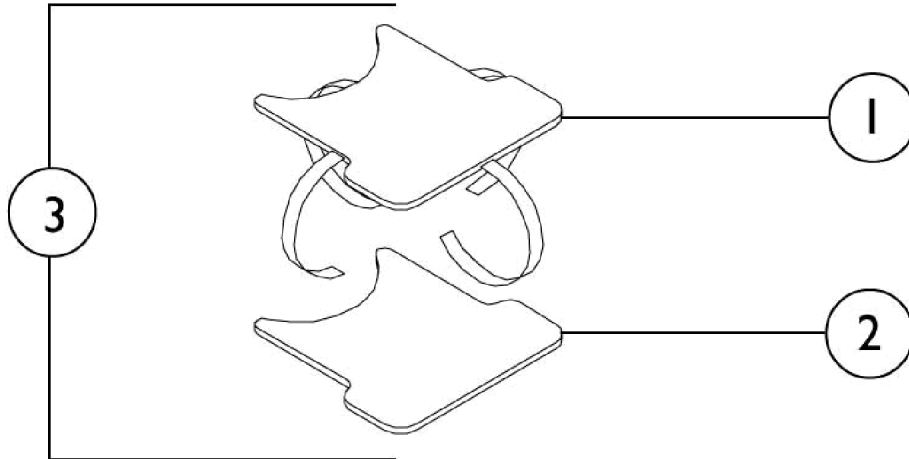

Vinyl Tray Pad

THE PRODUCTION OF THE HTR IS CURRENTLY SUSPENDED AND SOME SERVICE PARTS MAY NOT BE AVAILABLE TO ORDER.

| Item Number | Note | Part Number | Description | Quantity Per | |
|-------------|------|--------------|-------------------------------------|--------------|----------|
| | | | | Package | Assembly |
| 1 | | 45011225-NLA | NLA - Cover, Tray, Mauve (16") | 1 | 1 |
| 1 | | 45011226-NLA | NLA - Cover, Tray, Grotto (16") | 1 | 1 |
| 1 | | 45011227-NLA | NLA - Cover, Tray, Blueberry (16") | 1 | 1 |
| 1 | | 45011325-NLA | NLA - Cover, Tray, Mauve (18") | 1 | 1 |
| 1 | | 45011326-NLA | NLA - Cover, Tray, Grotto (18") | 1 | 1 |
| 1 | | 45011327-NLA | NLA - Cover, Tray, Blueberry (18") | 1 | 1 |
| 2 | | 330008-NLA | NLA - Insert, Foam (16") | 1 | 1 |
| 2 | | 330009 | Insert, Foam (18") | 1 | 1 |
| 3 | | 46007125-NLA | Vinyl Pad Assembly, Mauve (16") | 1 | 1 |
| 3 | | 46007126-NLA | Vinyl Pad Assembly, Grotto (16") | 1 | 1 |
| 3 | | 46007127-NLA | Vinyl Pad Assembly, Blueberry (16") | 1 | 1 |
| 3 | | 46007225 | Vinyl Pad Assembly, Mauve (18") | 1 | 1 |
| 3 | | 46007226 | Vinyl Pad Assembly, Grotto (18") | 1 | 1 |
| 3 | | 46007227 | Vinyl Pad Assembly, Blueberry (18") | 1 | 1 |