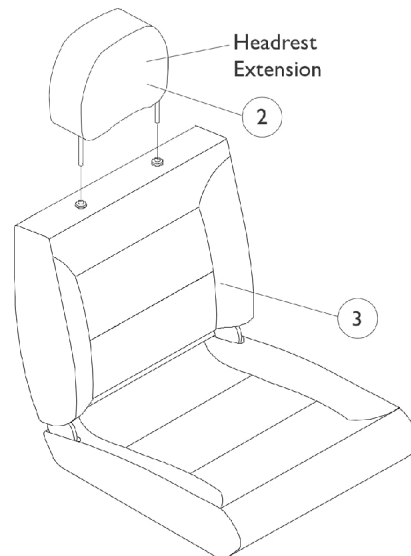

Captain Seat Assembly (Before 9/1/02)

NOTE: Low Back (LB.) Captain Seat description changed to Extended Back (E.B.) Captain Seat as of 10/02/00.

NOTE: Captain Seats incorporate an assisted recline of approximately 90 deg.- 114 deg. for extended backs and 90 deg. - 170 deg. for high back 18 " wide models.

Extended Back 18" Wide

Extended Back, Forward Folding 18" Wide w/ Solid Seat Base

NOTE: High back 18" wide captain seat includes the actuator hardware. See seat frame and actuator hardware page.

High Back 18" Wide w/ Full Recline

High Back 22" Wide w/ Semi Recline

Captain Seat Assembly

(Before 9/1/02)

NOTE: Low Back (LB.) Captain Seat description changed to Extended Back (E.B.) Captain Seat as of 10/02/00.

NOTE: Captain Seats incorporate an assisted recline of approximately 90 deg.- 114 deg. for extended backs and 90 deg. - 170 deg. for high back 18 " wide models.