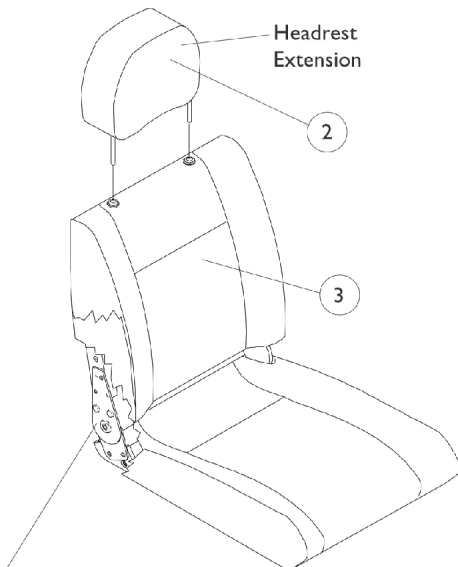

Captain Seat Assembly (Before 9/1/02)

NOTE: Low Back (LB.) Captain Seat description changed to Extended Back (E.B.) Captain Seat as of 10/02/00.

NOTE: Captain Seats incorporate an assisted recline of approximately 90 deg.- 114 deg. for extended backs and 90 deg. - 170 deg. for high back 18 " wide models.

Extended Back 18" Wide

Extended Back, Forward Folding 18" Wide w/ Solid Seat Base

NOTE: High back 18" wide captain seat includes the actuator hardware. See seat frame and actuator hardware page.

High Back 18" Wide w/ Full Recline

High Back 22" Wide w/ Semi Recline

Captain Seat Assembly

(Before 9/1/02)

NOTE: Low Back (LB.) Captain Seat description changed to Extended Back (E.B.) Captain Seat as of 10/02/00.

NOTE: Captain Seats incorporate an assisted recline of approximately 90 deg.- 114 deg. for extended backs and 90 deg. - 170 deg. for high back 18 " wide models.