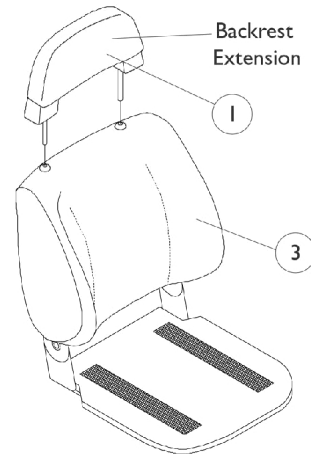

Captain Seat Assembly (Before 9/1/02)

NOTE: Low Back (LB.) Captain Seat description changed to Extended Back (E.B.) Captain Seat as of 10/02/00.

NOTE: Captain Seats incorporate an assisted recline of approximately 90 deg.- 114 deg. for extended backs and 90 deg. - 170 deg. for high back 18 " wide models.

Extended Back 18" Wide

Extended Back, Forward Folding 18" Wide w/ Solid Seat Base

NOTE: High back 18" wide captain seat includes the actuator hardware. See seat frame and actuator hardware page.

High Back 18" Wide w/ Full Recline