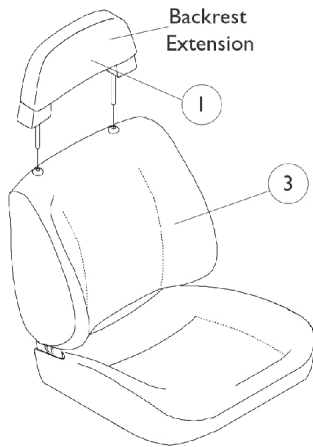

Captain Seat Assembly (Before 9/1/02)

NOTE: Low Back (LB.) Captain Seat description changed to Extended Back (E.B.) Captain Seat as of 10/02/00.

NOTE: Captain Seats incorporate an assisted recline of approximately 90 deg.- 114 deg. for extended backs and 90 deg. - 170 deg. for high back 18 " wide models.

Extended Back 18" Wide

Extended Back, Forward Folding 18" Wide w/ Solid Seat Base

NOTE: High back 18" wide captain seat includes the actuator hardware. See seat frame and actuator hardware page.

High Back 18" Wide w/ Full Recline