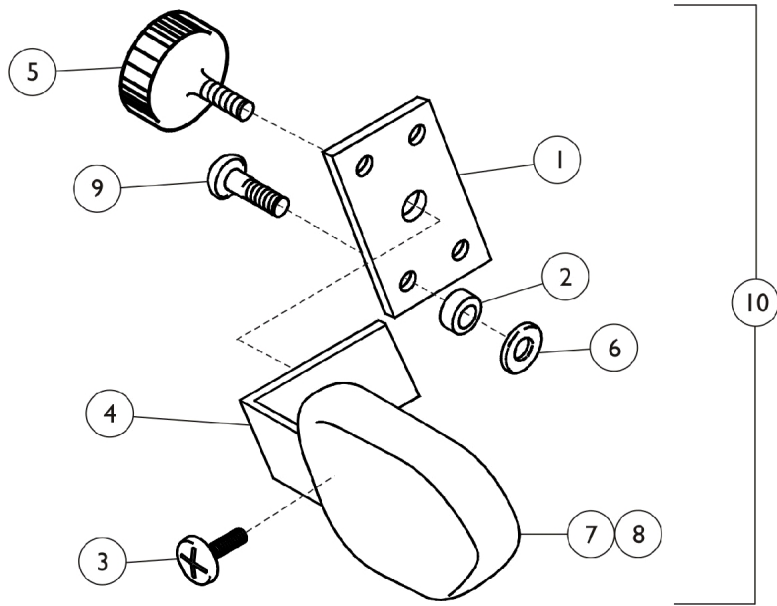

Lateral Trunk Support

THE PRODUCTION OF THE HTR IS CURRENTLY SUSPENDED AND SOME SERVICE PARTS MAY NOT BE AVAILABLE TO ORDER.

Lateral Trunk Support

THE PRODUCTION OF THE HTR IS CURRENTLY SUSPENDED AND SOME SERVICE PARTS MAY NOT BE AVAILABLE TO ORDER.

Item Number	Note	Part Number	Description	Quantity Per	
				Package	Assembly
	A,C,E	1129626	Kit, Lateral Hardware - Grey	1	1
	A,B,D	HRA20K	Kit, Lateral Hardware - Chrome	1	1
1			Plate, Headwing - Chrome	1	1
2			Spacer, Nylon (3/16 x 5/16 x 5/16")	1	4
3			NLA - Screw (#10-24 x 7/8")	1	6
4			Bracket, "L", Chrome	1	1
5			Knob, Adjustment	1	1
6		1013218	Washer (#10 Flat)	1	4
7		450110-25-NLA	Cushion and Cover, Mauve - Right	1	1
7		450111-25-NLA	Cushion and Cover, Mauve - Left	1	1
7		450110-26-NLA	NLA - Cushion and Cover, Grotto - Right	1	1
7		450111-26-NLA	Cushion and Cover, Grotto - Left	1	1
7		450110-27-NLA	Cushion and Cover, Blueberry - Right	1	1
7		450111-27-NLA	Cushion and Cover, Blueberry - Left	1	1
8		450117-25	Cover, Lateral Support, Mauve	1	1
8		450117-26	Cover, Lateral Support, Grotto	1	1
8		450117-27-NLA	NLA - Cover, Lateral Support, Blueberry	1	1
9		1108131-NLA	NLA - Screw, Phillips Pan Head (#10-24 x 1")	1	4
9		1108193-NLA	NLA - Screw, Phillips Pan Head (#10-24 x 3/4")	1	4
10	D	1072292	Lateral Trunk Support Assembly, Mauve - Chrome	2	1
10	E	1129604	Lateral Trunk Support Assembly, Mauve - Grey	2	1
10	D	1072299	Lateral Trunk Support Assembly, Grotto - Chrome	2	1
10	E	1129609	Lateral Trunk Support Assembly, Grotto - Grey	2	1
10	D	1072300	Lateral Trunk Support Assembly, Blueberry - Chrome	2	1
10	E	1129610	Lateral Trunk Support Assembly, Blueberry - Grey	2	1

NOTE: A - Not Shown.
 B - Kit Includes Items 1-5. To be used on Chairs with Chrome Finish.
 C - Kit Includes Grey Finish Plate, Spacers, Screw, Knob and Grey Finish Bracket.
 D - Before 1/24/05. For use on chairs with "Chrome Frame Finish."
 E - After 1/23/05. For use on chairs with "Grey Frame Finish."