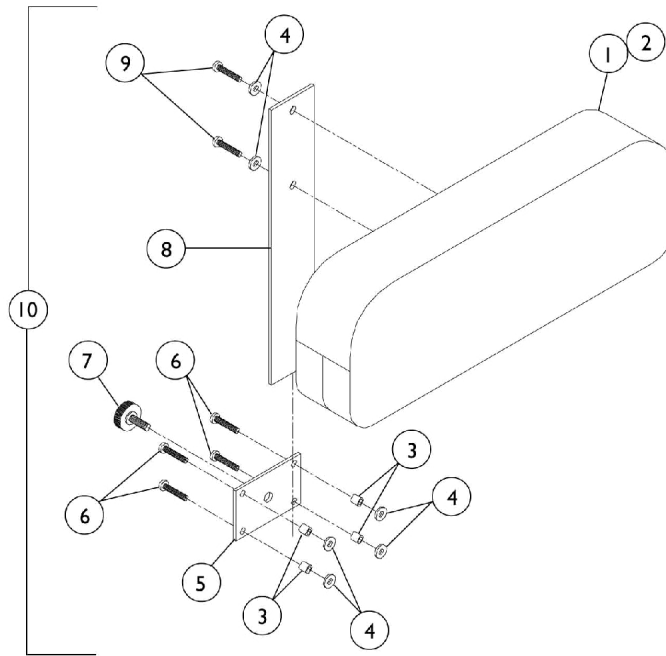

Headrest Extension

THE PRODUCTION OF THE HTR IS CURRENTLY SUSPENDED AND SOME SERVICE PARTS MAY NOT BE AVAILABLE TO ORDER.

Headrest Extension

THE PRODUCTION OF THE HTR IS CURRENTLY SUSPENDED AND SOME SERVICE PARTS MAY NOT BE AVAILABLE TO ORDER.

Item Number	Note	Part Number	Description	Quantity Per	
				Package	Assembly
1		HRA18-NLA	NLA - Pad, Headrest	1	1
2		450106-25-NLA	Cover, Headrest Extension, Mauve	1	1
2		450106-26-NLA	Cover, Headrest Extension, Grotto	1	1
2		450106-27-NLA	Cover, Headrest Extension, Blueberry	1	1
3		1108143	Spacer, Nylon (3/16 x 5/16 x 5/16")	1	4
4		1013218	Washer (#10 Flat)	1	6
5	B	QC47A	Plate, Headwing - Chrome	1	1
5	C	1129545-NLA	Plate, Headwing - Grey	1	1
6	A	1108131-NLA	NLA - Screw, Phillips Pan Head (#10-24 x 1")	1	4
6		1108193-NLA	NLA - Screw, Phillips Pan Head (#10-24 x 3/4")	1	4
7		FB883	Knob, Adjustment	1	1
8	B	HRA1A	Bar, Slider, Chrome	1	1
8	C	1129514-NLA	Bar, Slider, Grey	1	1
9	D	1121008-NLA	NLA - Screw (#10-24 x 7/8")	1	2
10	B	46006925-NLA	Headrest Extension Assembly, Mauve, Chrome	1	1
10	C	1129620	Headrest Extension Assembly, Mauve, Grey	1	1
10	B	46006926-NLA	NLA - Headrest Extension Assembly, Grotto, Chrome	1	1
10	C	1129621	Headrest Extension Assembly, Grotto, Grey	1	1
10	B	46006927-NLA	Headrest Extension Assembly, Blueberry, Chrome	1	1
10	C	1129622	Headrest Extension Assembly, Blueberry, Grey	1	1

NOTE: A - Item no longer available, refer to Part #1108193.
 B - Before 1/24/05. For use on chairs with "Chrome Frame Finish."
 C - After 1/23/05. For use on chairs with "Grey Frame Finish."
 D - No Longer Available individually. See Category titled "Lateral Trunk Support" for Kit # HRA20K as replacement.