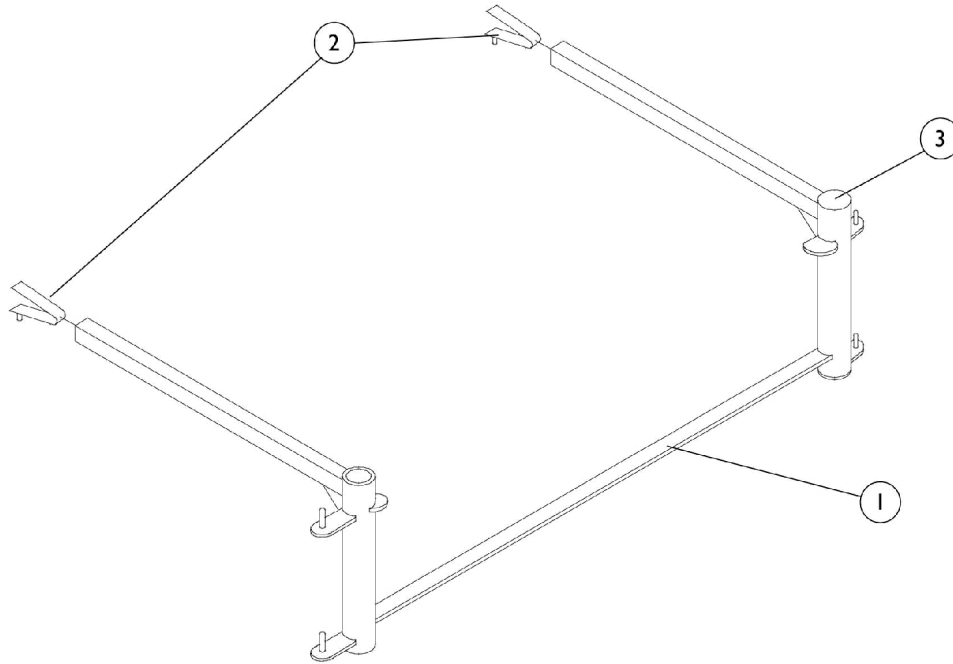

# Front Rigging Hanger Assembly

THE PRODUCTION OF THE HTR IS CURRENTLY SUSPENDED AND SOME SERVICE PARTS MAY NOT BE AVAILABLE TO ORDER.

Item Number	Note	Part Number	Description	Quantity Per	
				Package	Assembly
1	C	420108-1-NLA	Footrest Hanger Assembly, Chrome (16" W)	1	1
1	D	1129521-NLA	Footrest Hanger Assembly, Grey (16")	1	1
1	C	420109-1-NLA	Footrest Hanger Assembly, Chrome (18" W)	1	1
1	D	1129522	Footrest Hanger Assembly, Grey (18")	1	1
	A,B	420187	Kit, Footrest Hanger Hardware	1	1
2			NLA - Button, Lock	1	2
3			Plug Button, Black (1")	1	4

NOTE: A - Not Shown.  
 B - Kit Includes Items 2-3.  
 C - Before 1/24/05. For use on chairs with "Chrome Frame Finish."  
 D - After 1/23/05. For use on chairs with "Grey Frame Finish."