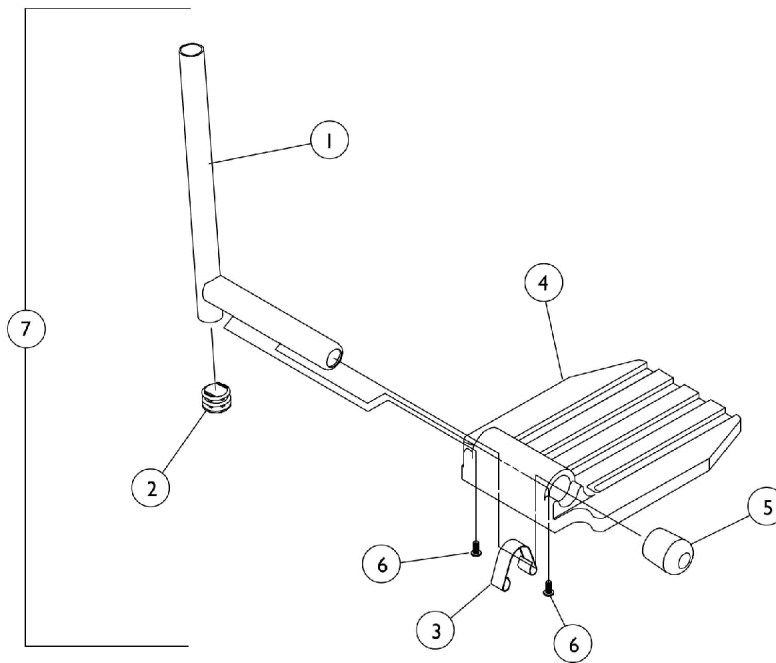

# Pivot/Slide Tube w/ Footplate

THE PRODUCTION OF THE HTR IS CURRENTLY SUSPENDED AND SOME SERVICE PARTS MAY NOT BE AVAILABLE TO ORDER.

Item Number	Note	Part Number	Description	Quantity Per	
				Package	Assembly
1		7500004-NLA	NLA - Pivot/Slide Tube w/ Plug Button	1	1
2		1027097	Plug Button, Black (3/4")	1	1
3		1006981	Spring, Tension	1	1
4		1015178	Footplate, Composite, Black (6" W x 7-53/64" L)	1	1
5		1016346	Cap, End, Tube, Black (7/8")	1	1
6		40120X001	Screw, Phillips Pan Head (#8-32 x 3/8")	1	2
7		1017224-NLA	NLA - Pivot/Slide Tube w/ Composite Footplate Assembly, Chrome - Right	1	1
7		1017225-NLA	NLA - Pivot/Slide Tube w/ Composite Footplate Assembly, Chrome - Left	1	1
	A	1027000	Heel Loop - Large - Right/Left	1	1
	A	1021421-NLA	NLA - Screw, Phillips Pan Head (1/4-20 x 2-1/4")	1	1
	A	1006477-NLA	NLA - Spacer (1/4 x 11/32 x 1-3/4")	1	1
	A	1025195	Locknut (1/4-20)	1	1

NOTE: A - Not Shown.