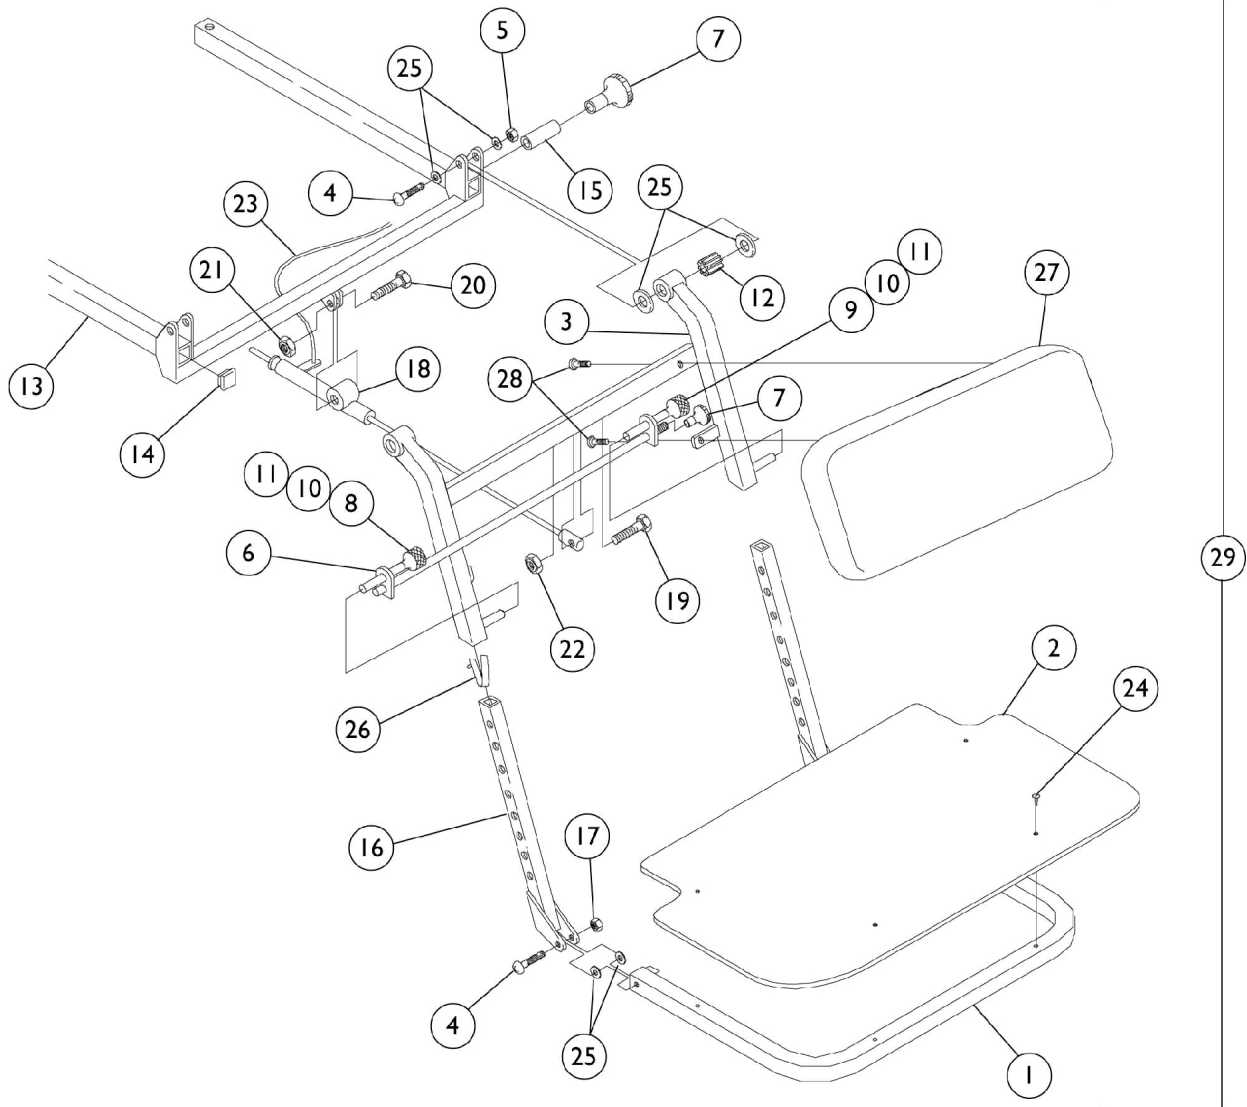

# One Piece Elevating Footboard

**THE PRODUCTION OF THE HTR IS CURRENTLY SUSPENDED AND SOME SERVICE PARTS MAY NOT BE AVAILABLE TO ORDER.**

Item Number	Note	Part Number	Description	Quantity Per	
				Package	Assembly
1	D	420145-1-NLA	Tube, Frame, Footboard, Chrome (16")	1	1
1	E	1129510-NLA	Footboard, Frame, Tube, Grey (16")	1	1
1	D	420146-1	Tube, Frame, Footboard, Chrome (18")	1	1
1	E	1129511	Footboard, Frame, Tube, Grey (18")	1	1
2		420148	Footboard - ABS (16")	1	1
2		420149-NLA	NLA - Footboard - ABS (18")	1	1
3	D	420122-1-NLA	Footrest Lower, Support Tube, Chrome (16" W)	1	1
3	E	1129525-NLA	Footrest Lower, Support Tube, Grey (16" W)	1	1
3	D	420123-1-NLA	Footrest Lower, Support Tube, Chrome (18" W)	1	1
3	E	1129526-NLA	Footrest Lower, Support Tube, Grey (18" W)	1	1
4		1108128	Screw, Socket Button Head (1/4-20 x 1-1/2")	1	4
5		1025195	Locknut (1/4-20)	1	2
6		420131-1-NLA	Adjuster, Leg (16")	1	1
6		420132-1	Adjuster, Leg (18")	1	1
7		1108134	Knob, Black	1	2
8		1132724-NLA	NLA - Pin, Lift	1	1
9		1132722	Pin, Release	1	1
10		1108188-NLA	Spring, Lift Pin	1	2
11		1108194-NLA	NLA - Locknut (#10-32)	1	2
12		1108117	Spacer, Ribbed (25/32 x 1/4 x 7/8")	1	2
13	A,D	420182	Hanger Assembly, Telescoping, Chrome (16")	1	1
13	A,E	1131375	Hanger Assembly, Telescoping, Grey (16")	1	1
13	A,D	420183	Hanger Assembly, Telescoping, Chrome (18")	1	1
13	A,E	1129595	Hanger Assembly, Telescoping, Grey (18")	1	1
13	D	420112-1-NLA	Hanger, Telescoping, Chrome (16")	1	1
13	E	1129523-NLA	Hanger, Telescoping, Grey (16")	1	1
13	D	420113-1-NLA	Hanger, Telescoping, Chrome (18")	1	1
13	E	1129524-NLA	Hanger, Telescoping, Grey (18")	1	1
14	C	1108160-NLA	NLA - Block, Glide	1	2
14		1108498-NLA	NLA - Plug Button, Square, Black (1-1/4")	1	2
15		420147-NLA	NLA - Handle, Chrome	1	1
16	D	420142-1-NLA	Tube, Lower Support, Chrome	1	2
16	E	1129527-NLA	NLA - Tube, Lower Support, Grey	1	2
17		1008882	Locknut (1/4-20)	1	2
18		350046	Cylinder, Lock	1	1
19		1108192-NLA	Screw, Hex Head (1/4-20 x 1")	1	1
20		1108123-NLA	NLA - Screw, Hex Head (5/16-18 x 1-3/4")	1	1
21		60290X002	Locknut (5/16-18)	1	1
22		60275X000	Locknut (1/4-20)	1	1
23		350038-NLA	NLA - Cable	1	1
24		1035056-NLA	NLA - Screw, Flat Head (#10 x 1")	1	4
25		1010398	Washer, Nylon (1/4 x 1/2 x 1/16")	1	8
26		1108108-NLA	NLA - Button, Lock	1	2
27		420174-25-NLA	Pad, Calf, Lower, Mauve (16" W)	1	1