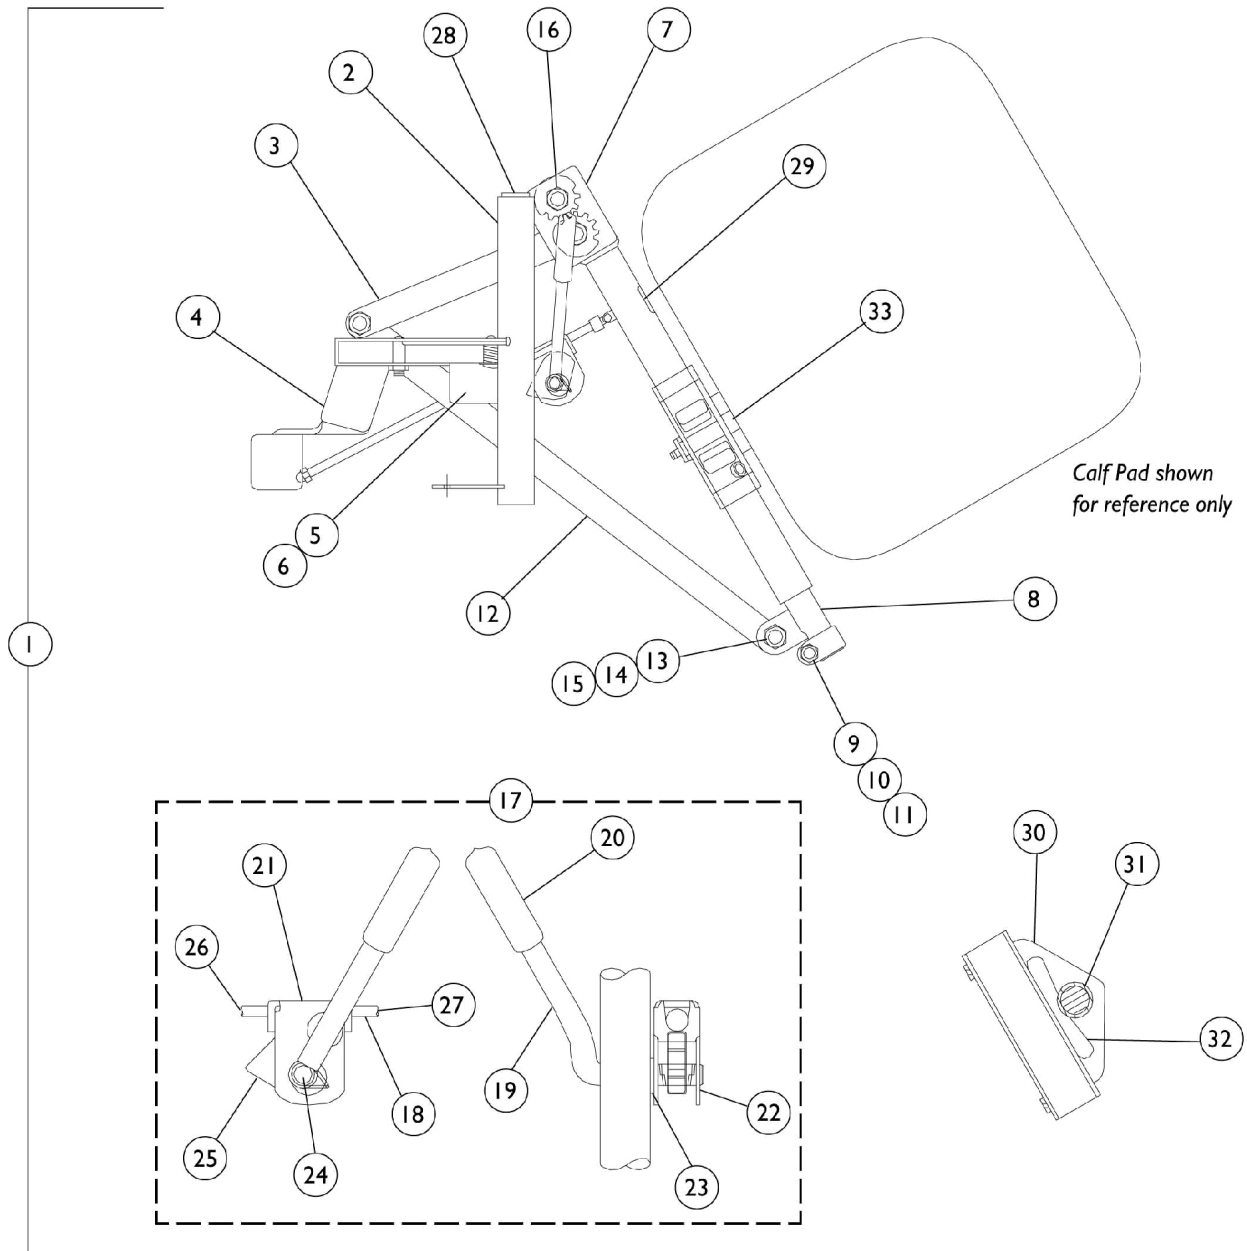

Articulating Legrest Support Assembly

THE PRODUCTION OF THE HTR IS CURRENTLY SUSPENDED AND SOME SERVICE PARTS MAY NOT BE AVAILABLE TO ORDER.