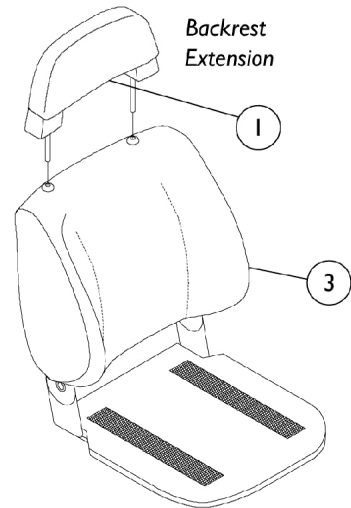

Captain Seat Assembly (Before 9/1/02)

Extended Back 18" Wide

Extended Back, Forward Folding 18" Wide with Solid Seat Base

NOTE: High back 18" wide captain seat includes the actuator hardware.

High Back 18" Wide with Full Recline

Captain Seat Assembly (Before 9/1/02)

Item #1 - Extended Back Backrest

Extended Back Backrest (E.B.)	Grey Fabric/Vinyl	All Grey Vinyl	Brunswick Buff All Tan Vinyl
E.B. Before 8/4/99 and Forward Folding Before 5/12/00	1078997-NLA See Note(s) A	N/A	N/A
E.B. After 8/3/99 and Forward Folding After 5/11/00	1090374-NLA See Note(s) B	N/A	N/A
E.B. Before 7/22/99	N/A	1081285-NLA See Note(s) A	1086109-NLA See Note(s) A
E.B. After 7/21/99	N/A	1090375-NLA See Note(s) B	1090376-NLA See Note(s) B
NOTE: A - 9" Backrest Post Spacing. B - 4-3/4" Backrest/Headrest Post Spacing.			