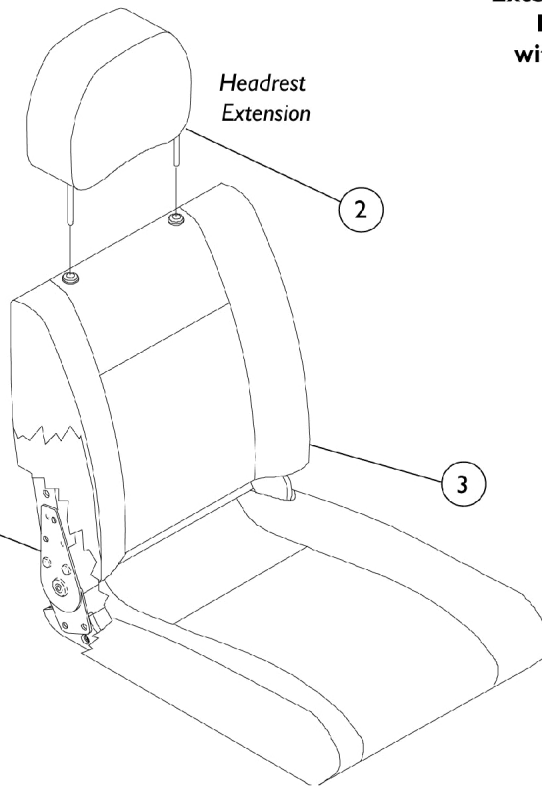

Captain Seat Assembly (Before 9/1/02)

Extended Back 18" Wide

Extended Back, Forward Folding 18" Wide with Solid Seat Base

NOTE: High back 18" wide captain seat includes the actuator hardware.

High Back 18" Wide with Full Recline

Captain Seat Assembly (Before 9/1/02)

Item #1 - Extended Back Backrest

Extended Back Backrest (E.B.)	Grey Fabric/Vinyl	All Grey Vinyl	Brunswick Buff All Tan Vinyl
E.B. Before 8/4/99 and Forward Folding Before 5/12/00	1078997-NLA See Note(s) A	N/A	N/A
E.B. After 8/3/99 and Forward Folding After 5/11/00	1090374-NLA See Note(s) B	N/A	N/A
E.B. Before 7/22/99	N/A	1081285-NLA See Note(s) A	1086109-NLA See Note(s) A
E.B. After 7/21/99	N/A	1090375-NLA See Note(s) B	1090376-NLA See Note(s) B
NOTE: A - 9" Backrest Post Spacing. B - 4-3/4" Backrest/Headrest Post Spacing.			