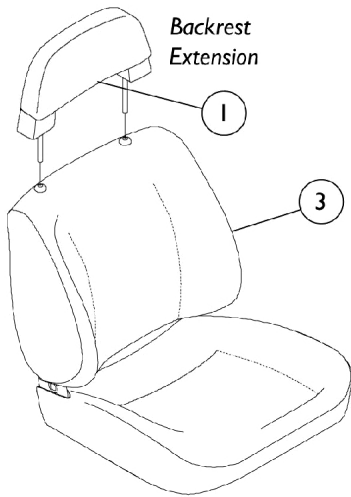

Captain Seat Assembly (Before 9/1/02)

Extended Back 18" Wide

Extended Back, Forward Folding 18" Wide with Solid Seat Base

NOTE: High back 18" wide captain seat includes the actuator hardware.

High Back 18" Wide with Full Recline

Captain Seat Assembly (Before 9/1/02)

Item #1 - Extended Back Backrest

Extended Back Backrest (E.B.)	Grey Fabric/Vinyl	All Grey Vinyl	Brunswick Buff All Tan Vinyl
E.B. Before 8/4/99 and Forward Folding Before 5/12/00	1078997-NLA See Note(s) A	N/A	N/A
E.B. After 8/3/99 and Forward Folding After 5/11/00	1090374-NLA See Note(s) B	N/A	N/A
E.B. Before 7/22/99	N/A	1081285-NLA See Note(s) A	1086109-NLA See Note(s) A
E.B. After 7/21/99	N/A	1090375-NLA See Note(s) B	1090376-NLA See Note(s) B
NOTE: A - 9" Backrest Post Spacing. B - 4-3/4" Backrest/Headrest Post Spacing.			