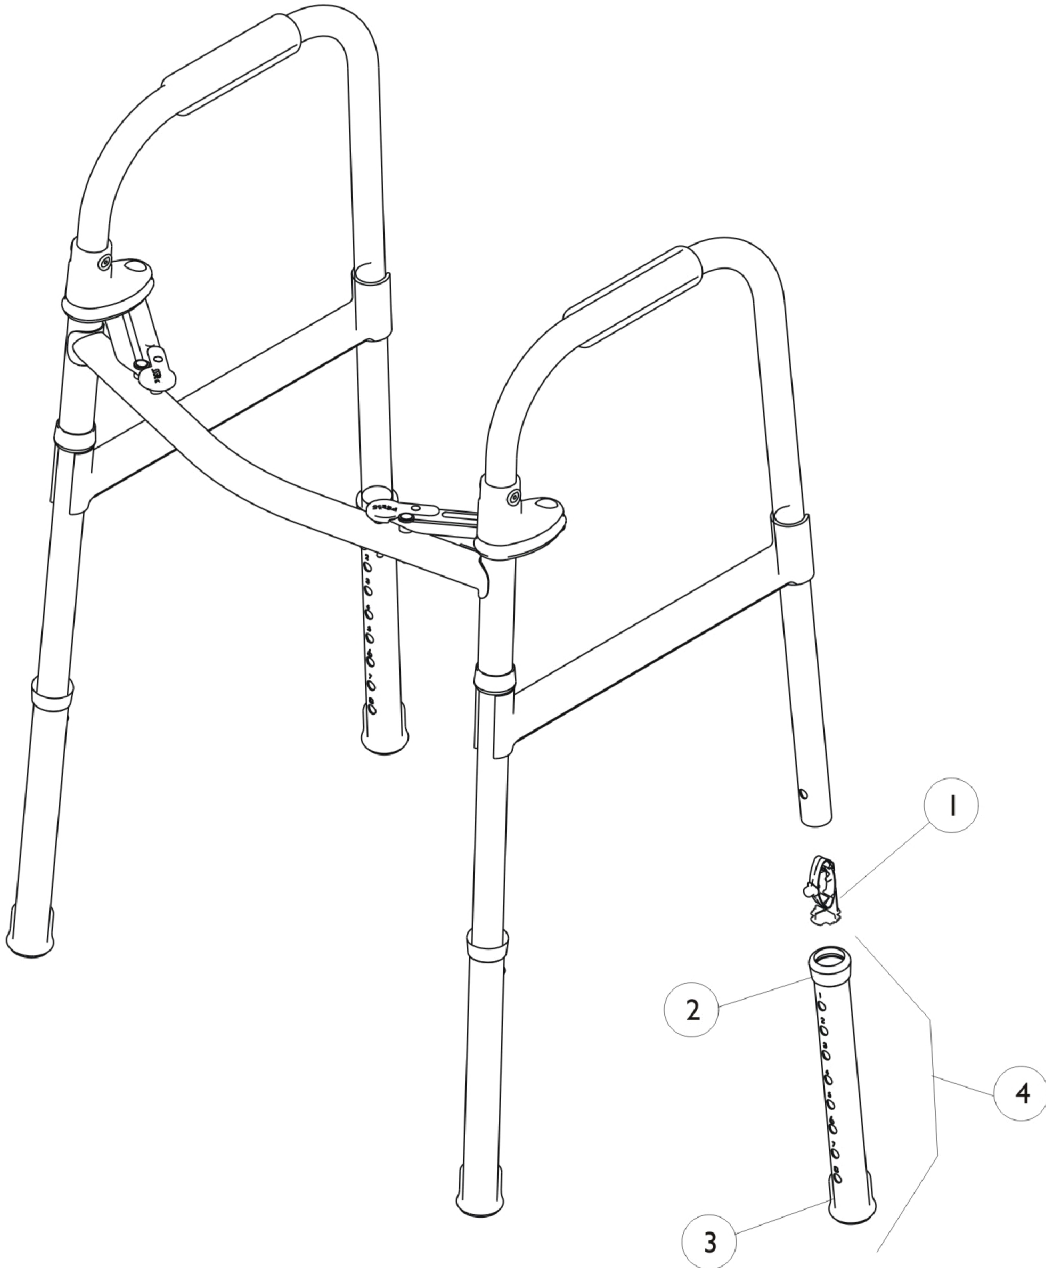

Walker (Blue-Release)

Model 6241 - A Adult Walker (4 Pack) - Discontinued
Model 6241 - Jr. Junior Walker (4 Pack)

Walker (Blue-Release)

Item Number	Note	Part Number	Description	Quantity Per	
				Package	Assembly
1	B	1074462-NLA	NLA - Button, Snap	1	4
1	C	1130780-NLA	NLA - Kit, Snap Buttons	10	1
1		1094945	Button, Snap	1	4
2		1040655	Anti-Rattle, Grey (1-1/8")	1	4
3		1040656	Tip, Rubber, Dark Grey (1-1/8")	1	4
4	A	1058000	Leg Extension Assembly (10")	1	4
NOTE: A - Includes Leg and Items 2 and 3. B - Individual item no longer available, use 1130780 as its replacement. C - Kit is no longer available, use 1094945 as its replacement.					