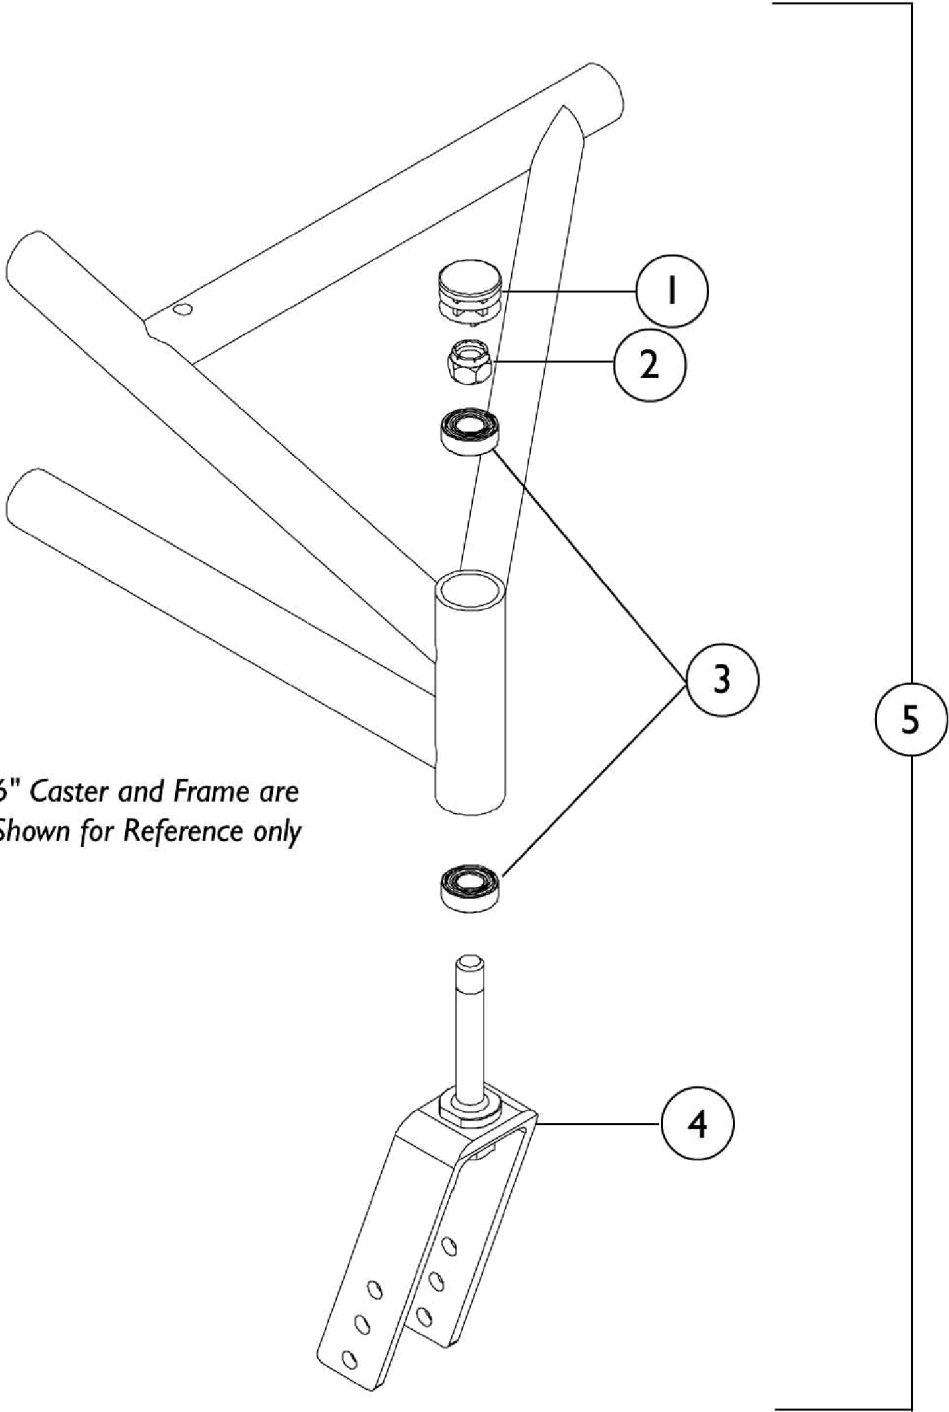

Forks & Hardware

THE PRODUCTION OF THE HTR IS CURRENTLY SUSPENDED AND SOME SERVICE PARTS MAY NOT BE AVAILABLE TO ORDER.

*6" Caster and Frame are
Shown for Reference only*

Forks & Hardware

THE PRODUCTION OF THE HTR IS CURRENTLY SUSPENDED AND SOME SERVICE PARTS MAY NOT BE AVAILABLE TO ORDER.

Item Number	Note	Part Number	Description	Quantity Per	
				Package	Assembly
1	A	1096414-NLA	NLA - Cap, End, Black Plastic	1	1
2		1045608	Locknut (7/16-20)	1	1
3		1006049	Bearing (7/16")	1	2
4		1046811	Fork, 8" Caster (7/16" Stem)	1	1
4		1019972	Fork, 6" Caster (7/16" Stem)	1	1
5	B	430053-NLA	NLA - Fork Assembly (8" Caster)	1	1
5	B	1088016	Fork Assembly (6" Caster)	1	1

NOTE: A - As of 8/22/00, End Cap changed from Nickel Plated to Black Plastic.
 B - Includes items 1-4.