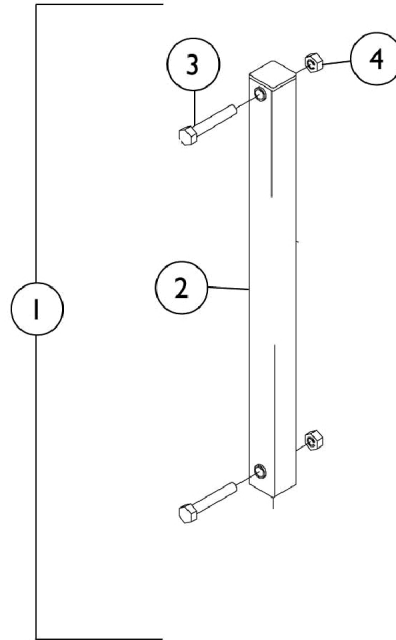

Omit Recline Tube

THE PRODUCTION OF THE HTR IS CURRENTLY SUSPENDED AND SOME SERVICE PARTS MAY NOT BE AVAILABLE TO ORDER.

Item Number	Note	Part Number	Description	Quantity Per	
				Package	Assembly
1	A	440583-NLA	NLA - Omit Recline Tube Assembly - Chrome	1	1
1	B	1129599-NLA	Omit Recline Tube Assembly - Grey	1	1
2	A	440578-NLA	NLA - Tube, Omit Recline, Chrome	1	1
2	B	1129541-NLA	Tube, Omit Recline, Grey	1	1
3		1108121-NLA	NLA - Screw, Hex Head (5/16-18 x 2")	1	2
4		60290X002	Locknut (5/16-18)	1	2