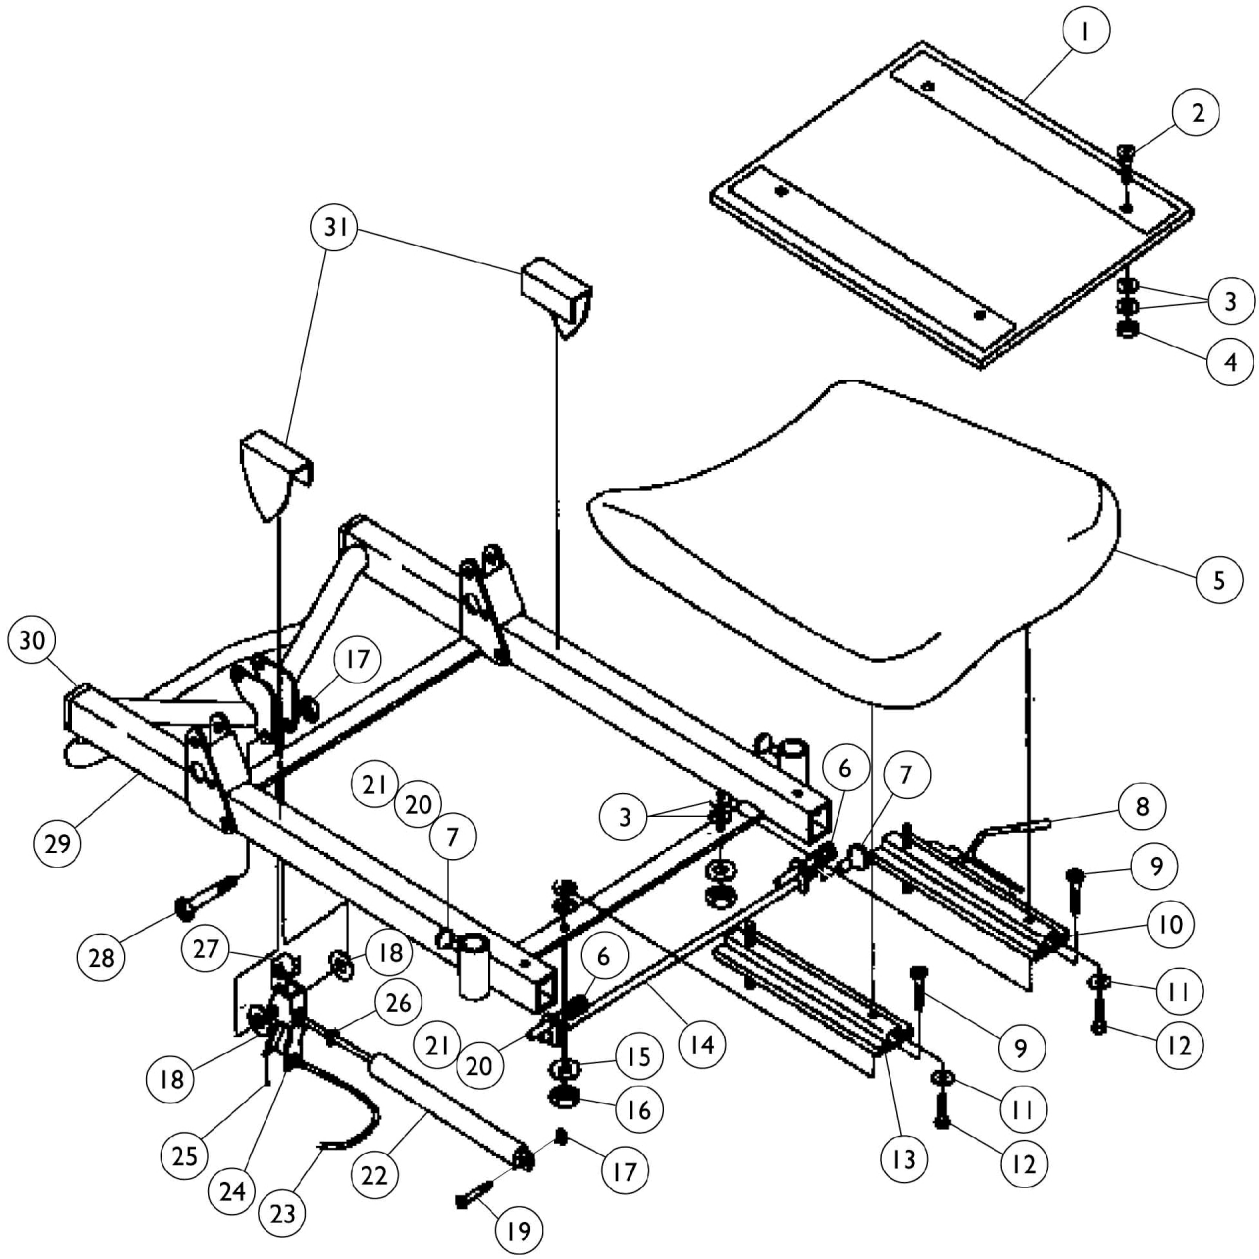

Seat Frame

THE PRODUCTION OF THE HTR IS CURRENTLY SUSPENDED AND SOME SERVICE PARTS MAY NOT BE AVAILABLE TO ORDER.

Seat Frame

THE PRODUCTION OF THE HTR IS CURRENTLY SUSPENDED AND SOME SERVICE PARTS MAY NOT BE AVAILABLE TO ORDER.

Item Number	Note	Part Number	Description	Quantity Per	
				Package	Assembly
1		460068-NLA	NLA - Pan, Seat, with Hook and Loop Fasteners (16" and 18" W)	1	1
2		1108191-NLA	NLA - Screw, Flat Head (1/4-10 x 1")	1	4
2		0288706-NLA	NLA - Screw, Socket, Flat Head (1/4-20 x 1")	1	4
3		1108106	Washer, Nylon (5/16 x 3/4 x 1/8")	1	8
4		1025736	Locknut (1/4-20)	1	4
5		450088-25-NLA	Seat, Contoured, Mauve (16")	1	1
5		450089-25-NLA	Seat, Contoured, Mauve (18")	1	1
5		450088-26-NLA	Seat, Contoured, Grotto (16")	1	1
5		450089-26-NLA	Seat, Contoured, Grotto (18")	1	1
5		450088-27-NLA	Seat, Contoured, Blueberry (16")	1	1
5		450089-27-NLA	NLA - Seat, Contoured, Blueberry (18")	1	1
6		1108194-NLA	NLA - Locknut (#10-32)	1	2
7		1108134	Knob, Black	1	2
8		TR46B	Sleeve, Plastic	1	1
9		1013560-NLA	NLA - Screw, Hex Head (5/16-18 x 1-1/2")	1	4
10		440544	Slide, Seat - Left	1	1
11		1040292-NLA	NLA - Washer, Steel Flat (1/4 x 5/8 x 1/16")	1	4
12		1108192-NLA	Screw, Hex Head (1/4-20 x 1")	1	4
13		440545	Slide, Seat - Right	1	1
14		420131-1-NLA	Adjuster, Leg (16")	1	1
14		420132-1	Adjuster, Leg (18")	1	1
15		16308X000	Washer, Flat (5/16 x 11/16 x 1/16")	1	4
16		1108122-NLA	NLA - Locknut (5/16-18)	1	4
17		60290X002	Locknut (5/16-18)	1	2
18		1108114-NLA	NLA - Washer, Nylon (5/16 x 1/2 x 1/16")	1	2
19		1013560-NLA	NLA - Screw, Hex Head (5/16-18 x 1-1/2")	1	1
20		1108188-NLA	Spring, Lift Pin	1	2
21		1132722	Pin, Release	1	2
22	J	350025-NLA	NLA - Strut, Gas	1	1
22		1047705	Cylinder, Lock, Tilt - Left	1	1
23		350039-NLA	NLA - Cable, Tilt with Handle	1	1
24		TR432	Activator, Strut	1	1
25		1108155-NLA	Clip, Tinnerman, U-Type	1	1
26		16325X000-NLA	NLA - Washer (3/8 x 13/16 x 1/16")	1	1
27		B444-NLA	NLA - Spacer (5/16 x 7/16 x 3/4")	1	1
28		1108121-NLA	NLA - Screw, Hex Head (5/16-18 x 2")	1	1
29	G	440492-1-NLA	Frame, Seat, Chrome (16")	1	1
29	H	1129532-NLA	Frame, Seat, Grey (16")	1	1
29	G	440493-1-NLA	Frame, Seat, Chrome (18")	1	1
29	H	1129533-NLA	Frame, Seat, Grey (18")	1	1
30		1071237	Plug Button, Square, Black (1")	1	2
31		1088128	Guard, Finger, Tilt	1	2
	A,B	440569	Strut Assembly	1	1