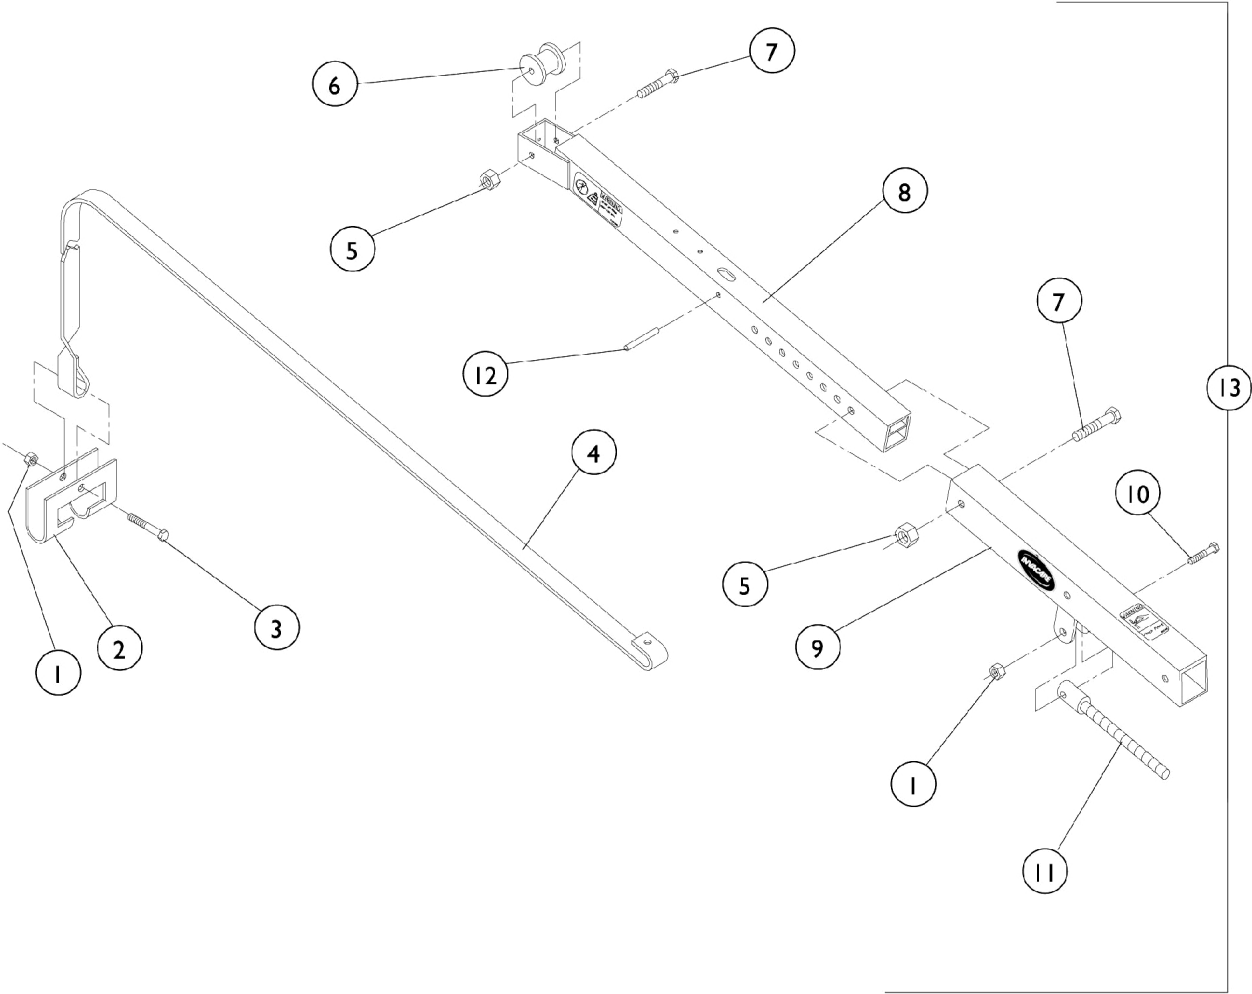

Boom Assembly

Boom Assembly

Item Number	Note	Part Number	Description	Quantity Per	
				Package	Assembly
1		AP100562-NLA	NLA - Locknut (3/8-16)	1	2
2		AP072304-NLA	NLA - Hook, Pickup Claw Lift	1	1
3		AP100561-NLA	NLA - Screw, Hex Head (3/8-16 x 1-3/4")	1	1
4		AP072329-NLA	NLA - Lift, Strap	1	1
5		AP100627-NLA	NLA - Locknut (5/16-18 x 2-1/4")	1	2
6		AP072306-NLA	NLA - Spool, Guide	1	1
7		AP100879-NLA	NLA - Screw, Hex Head (5/16-18 x 2-1/4")	1	2
8		AP072305-NLA	NLA - Boom, Inner	1	1
9		AP072373	NLA - Boom, Outer	1	1
10		AP100883-NLA	NLA - Screw, Hex Head (3/8-16 x 1-1/2")	1	1
11		AP072330-NLA	NLA - Rod, Height Adjustment	1	1
12		AP101775-NLA	NLA - Pin, Roll, Slotted 1/4" Long	1	1
13	A	AP072751-NLA	NLA - Boom Assembly w/ Decals, Less Controller	1	1

NOTE: A - Includes items 1-12