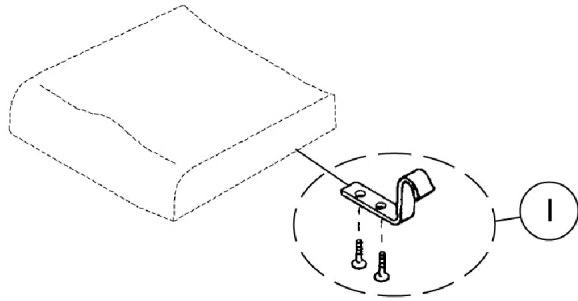

## Comfort-Mate Hardware

Item Number	Note	Part Number	Description	Quantity Per	
				Package	Assembly
1		1063289-NLA	NLA - Hooks, Flush Mount with Hardware (Pair)	2	2
1		1063290-NLA	NLA - Hooks (1" Drop, 7/8" Tubing) (Pair)	2	2
1		1063291-NLA	NLA - Hooks (1" Drop, 1" Tubing) (Pair)	2	2
1		1063292-NLA	NLA - Hooks (2" Drop, 7/8" Tubing) (Pair)	2	2
1		1063293-NLA	NLA - Hooks (2" Drop, 1" Tubing) (Pair)	2	2
1		1063294-NLA	NLA - Hooks (3" Drop, 7/8" Tubing) (Pair)	2	2
1		1063295-NLA	NLA - Hooks (3" Drop, 1" Tubing) (Pair)	2	2
2		1063327-NLA	NLA - Clamps, Quick Release Rail (7/8" and 1" Tubing) (Pair)	2	2