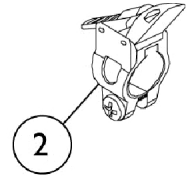

## Comfort-Mate Hardware

Item Number	Note	Part Number	Description	Quantity Per	
				Package	Assembly
1		1063289-NLA	NLA - Hooks, Flush Mount with Hardware (Pair)	2	2
1		1063290-NLA	NLA - Hooks (1" Drop, 7/8" Tubing) (Pair)	2	2
1		1063291-NLA	NLA - Hooks (1" Drop, 1" Tubing) (Pair)	2	2
1		1063292-NLA	NLA - Hooks (2" Drop, 7/8" Tubing) (Pair)	2	2
1		1063293-NLA	NLA - Hooks (2" Drop, 1" Tubing) (Pair)	2	2
1		1063294-NLA	NLA - Hooks (3" Drop, 7/8" Tubing) (Pair)	2	2
1		1063295-NLA	NLA - Hooks (3" Drop, 1" Tubing) (Pair)	2	2
2		1063327-NLA	NLA - Clamps, Quick Release Rail (7/8" and 1" Tubing) (Pair)	2	2