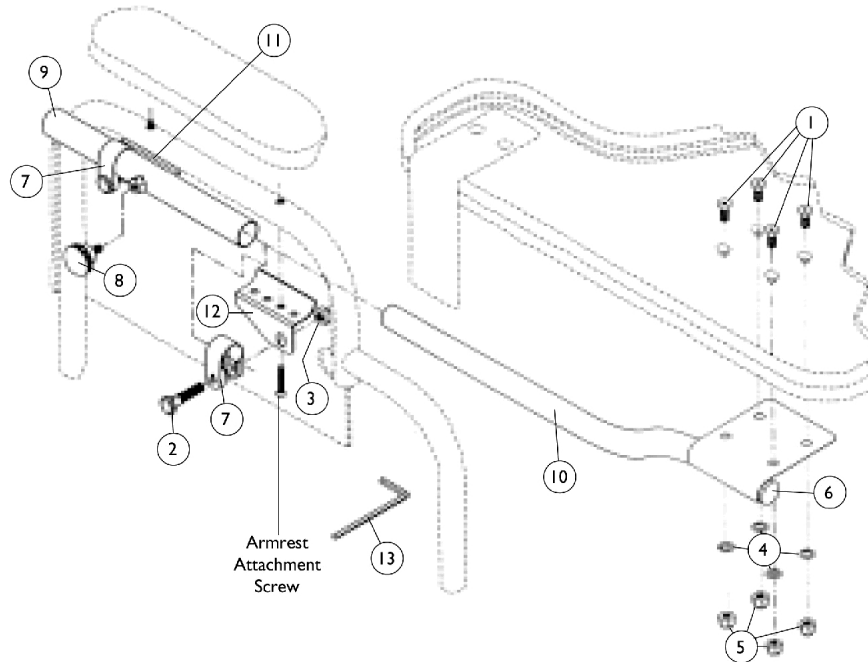

# TR40L and TR40R Tray Mounting Hardware

Item Number	Note	Part Number	Description	Quantity Per	
				Package	Assembly
1		1100140	Screw, Socket Flat Head (1/4-20 x 5/8")	1	4
2		1100168-NLA	NLA - Bolt, Clamp (5/16-24 x 1-3/8")	1	2
3		60264X001	Locknut (5/16-24)	1	2
4		1100323-NLA	NLA - Lockwasher (1/4")	1	4
5		1100369-NLA	NLA - Nut, Acorn (1/4-20)	1	4
6		1200036	Plug Button, Round, Black (3/4")	1	1
7		47311X001-NLA	NLA - Clamp (7/8")	1	2
8		1200071-NLA	NLA - Knob	1	1
8		1072440	Knob, Adjustment, Black (1/2" L Threads)	1	1
9		3000837	Tube, Slide Lock	1	1
10		3000839	Tube, Support, Tray - Right	1	1
10		3000838	Tube, Support, Tray - Left	1	1
11		3000898	Bracket, Support, Chrome - Right	1	1
12		3000900	Bracket, Support, Chrome - Left	1	1
13		4000043-NLA	NLA - Wrench, Allen (5/32")	1	1