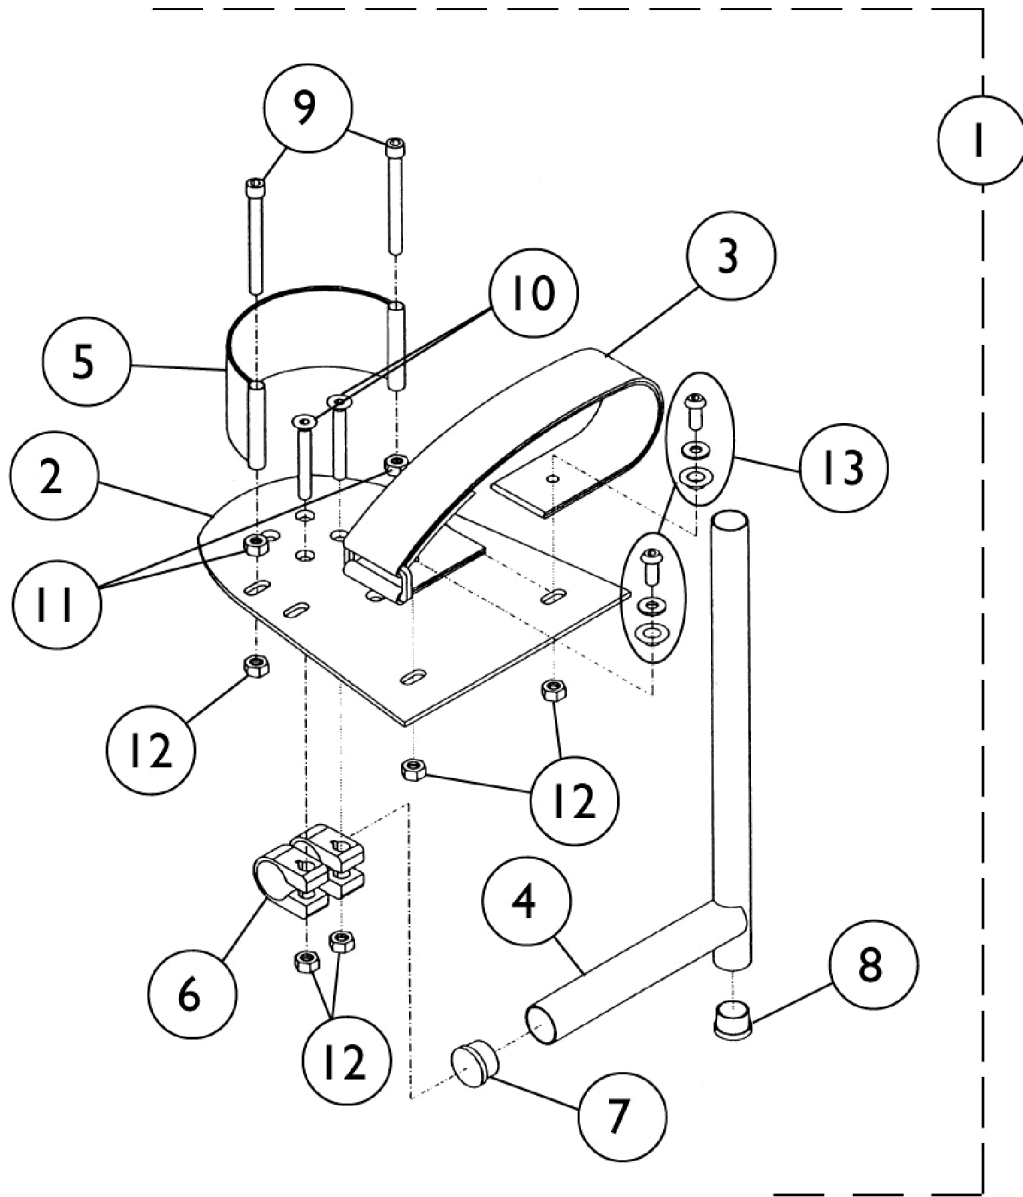

PinDot ContourU Adjustable Footrests

LB07 and LB08 Interfacing Hardware

PinDot ContourU Adjustable Footrests LB07 and LB08 Interfacing Hardware

Item Number	Note	Part Number	Description	Quantity Per	
				Package	Assembly
1	B	3001275-NLA	NLA - Adjustable Footrest Assembly - Small - LB07 (Pair)	2	1
1	B	1090100-NLA	NLA - Footrest Assembly, Adjustable, Small, Single - Right	1	1
1	B	1090101-NLA	NLA - Footrest Assembly, Adjustable, Small, Single - Left	1	1
1	B	3001264-NLA	NLA - Adjustable Footrest Assembly - Large - LB08 (Pair)	2	1
1	B	1090102-NLA	NLA - Footrest Assembly, Adjustable, Large, Single - Right	1	1
1	B	1090103-NLA	NLA - Footrest Assembly, Adjustable, Large, Single - Left	1	1
2		3000731	NLA - Plate, Foot - Small (4-25/32" W x 6-1/8" L)	1	1
2		3000732-NLA	NLA - Plate, Foot - Large (6-1/8" W x 8" L)	1	1
3		3001272-NLA	NLA - Strap, Ankle, LB07, Small	1	2
3		3001258-NLA	NLA - Strap, Ankle, LB08, Large	1	2
4		3001261-NLA	NLA - Pivot/Slide Tube Assembly with Plug Buttons, Chrome	1	2
5		3000966	Heel Loop, Small (2" W x 5-3/4" L) - LB07	1	2
5		3000967	Heel Loop - Large - Right/Left (2" W x 6-7/8" L) - LB08	1	2
6		47311X001-NLA	NLA - Clamp (7/8")	1	2
7		1200034	Plug Button, Round, Black (7/8")	1	2
8		1200036	Plug Button, Round, Black (3/4")	1	2
9		1100091-NLA	NLA - Screw, Socket Head (1/4-20 x 2-1/2")	1	2
10		1100208-NLA	NLA - Screw, Socket Flat Head (1/4-20 x 1-3/4")	1	2
11		1100030-NLA	NLA - Nut, Hex (1/4-20)	1	2
12		1100084-NLA	NLA - Locknut, Nylon (1/4-20)	1	6
13		1100209-NLA	NLA - Eyelet, Grommet and Washer	1	2
	A	1100039	Washer (1/4 x 9/16 x 1/16")	1	4

NOTE: A - Not Shown
B - Includes items 2-13