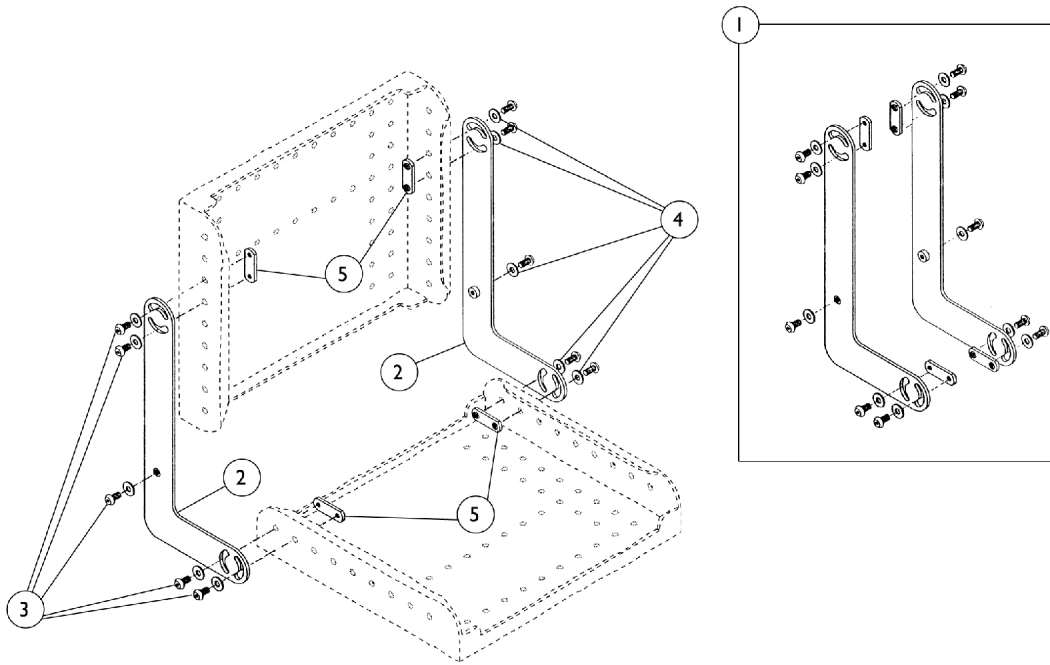

# PinDot ContourU Growth Links

GL01 Standard and GL03 Heavy Duty - Interfacing Hardware Package

## GL01 Standard and GL03 Heavy Duty - Interfacing Hardware Package

Item Number	Note	Part Number	Description	Quantity Per	
				Package	Assembly
1		GL01	Growth Links with Hardware, Standard (Pair)	2	1
1		GL03	Growth Links with Hardware, Heavy Duty (Pair)	2	1
2		3000634-NLA	NLA - Growth Link without Hardware, Standard - Left	1	2
2		3000635-NLA	NLA - Growth Link without Hardware, Standard - Right	1	2
2		3000627-NLA	NLA - Growth Link without Hardware, Heavy Duty - Left	1	2
2		3000628-NLA	NLA - Growth Link without Hardware, Heavy Duty - Right	1	2
3		1100023	Screw, Button Head w/ Patch (1/4-20 x 1/2")	1	10
4		1100039	Washer (1/4 x 9/16 x 1/16")	1	10
5		3000242-NLA	NLA - Backing Plate, 2 Position, 1" Spacing	1	4
	A,B	3000629-NLA	NLA - Growth Link Hardware	1	1
NOTE: A - Not Shown B - Includes items 3-5					