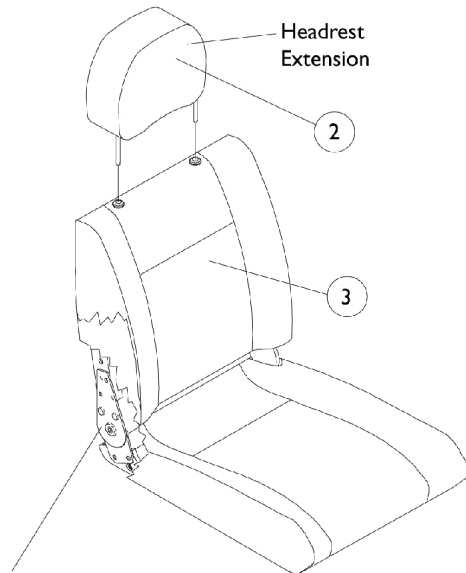

Captain Seat Assembly (Before 11/1/01)

NOTE: Captain Seats incorporate an assisted recline of approximately 90 -114 degrees for extended backs and high back 22" wide models. High back 18" models are 90-170 degrees.

Extended Back 18" Wide

Extended Back, Forward Folding 18" Wide with Solid Seat Base

NOTE: High back 18" wide captain seat includes the actuator hardware. See seat frame and actuator hardware page.

High Back 18" Wide with Full Recline

NOTE: A - 4-3/4" Backrest/Headrest Post Spacing
 B - High back 18" wide captain seat includes all actuator attaching hardware
 C - For captain seats marked NLA, use captain seats dated after 10/31/01

NOTE: When converting from an extended back captain seat to an 18" wide high back captain seat, the recliner wiring harness with sensor cable must be ordered as well.