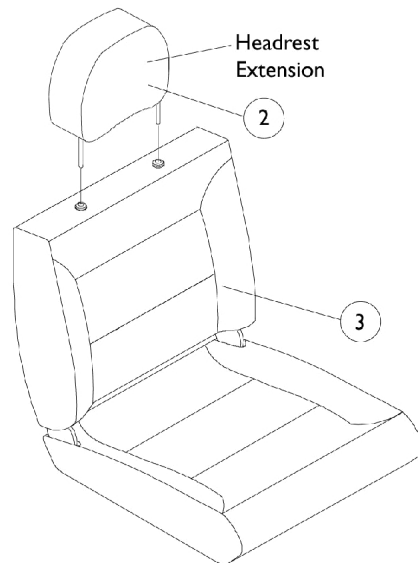

Captain Seat Assembly (Before 11/1/01)

NOTE: Captain Seats incorporate an assisted recline of approximately 90 -114 degrees for extended backs and high back 22" wide models. High back 18" models are 90-170 degrees.

Extended Back 18" Wide

Extended Back, Forward Folding 18" Wide with Solid Seat Base

NOTE: High back 18" wide captain seat includes the actuator hardware. See seat frame and actuator hardware page.

High Back 18" Wide with Full Recline

High Back 22" Wide with Semi Recline

Captain Seat Assembly (Before 11/1/01)

NOTE: Captain Seats incorporate an assisted recline of approximately 90 -114 degrees for extended backs and high back 22" wide models. High back 18" models are 90-170 degrees.