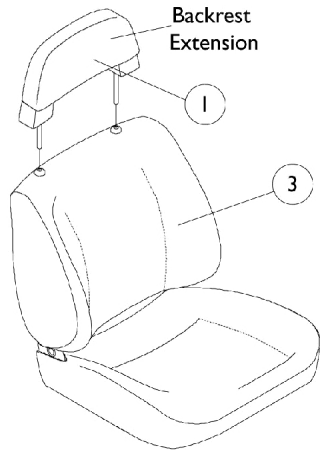

Captain Seat Assembly (Before 11/1/01)

NOTE: Captain Seats incorporate an assisted recline of approximately 90 -114 degrees for extended backs and high back 22" wide models. High back 18" models are 90-170 degrees.

Extended Back 18" Wide

Extended Back, Forward Folding 18" Wide with Solid Seat Base

NOTE: High back 18" wide captain seat includes the actuator hardware. See seat frame and actuator hardware page.

High Back 18" Wide with Full Recline

NOTE: A - 4-3/4" Backrest/Headrest Post Spacing
 B - High back 18" wide captain seat includes all actuator attaching hardware
 C - For captain seats marked NLA, use captain seats dated after 10/31/01

NOTE: When converting from an extended back captain seat to an 18" wide high back captain seat, the recliner wiring harness with sensor cable must be ordered as well.