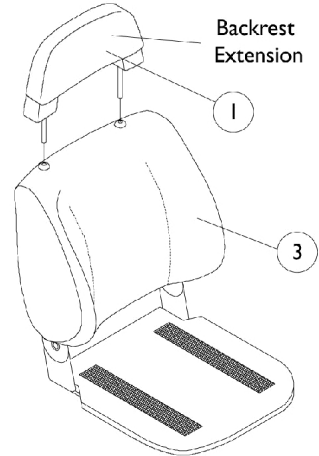

Captain Seat Assembly (Before 11/1/01)

NOTE: Captain Seats incorporate an assisted recline of approximately 90 -114 degrees for extended backs and high back 22" wide models. High back 18" models are 90-170 degrees.

Extended Back 18" Wide

Extended Back, Forward Folding 18" Wide with Solid Seat Base

NOTE: High back 18" wide captain seat includes the actuator hardware. See seat frame and actuator hardware page.

High Back 18" Wide with Full Recline

NOTE: A - 4-3/4" Backrest/Headrest Post Spacing
 B - High back 18" wide captain seat includes all actuator attaching hardware
 C - For captain seats marked NLA, use captain seats dated after 10/31/01

NOTE: When converting from an extended back captain seat to an 18" wide high back captain seat, the recliner wiring harness with sensor cable must be ordered as well.