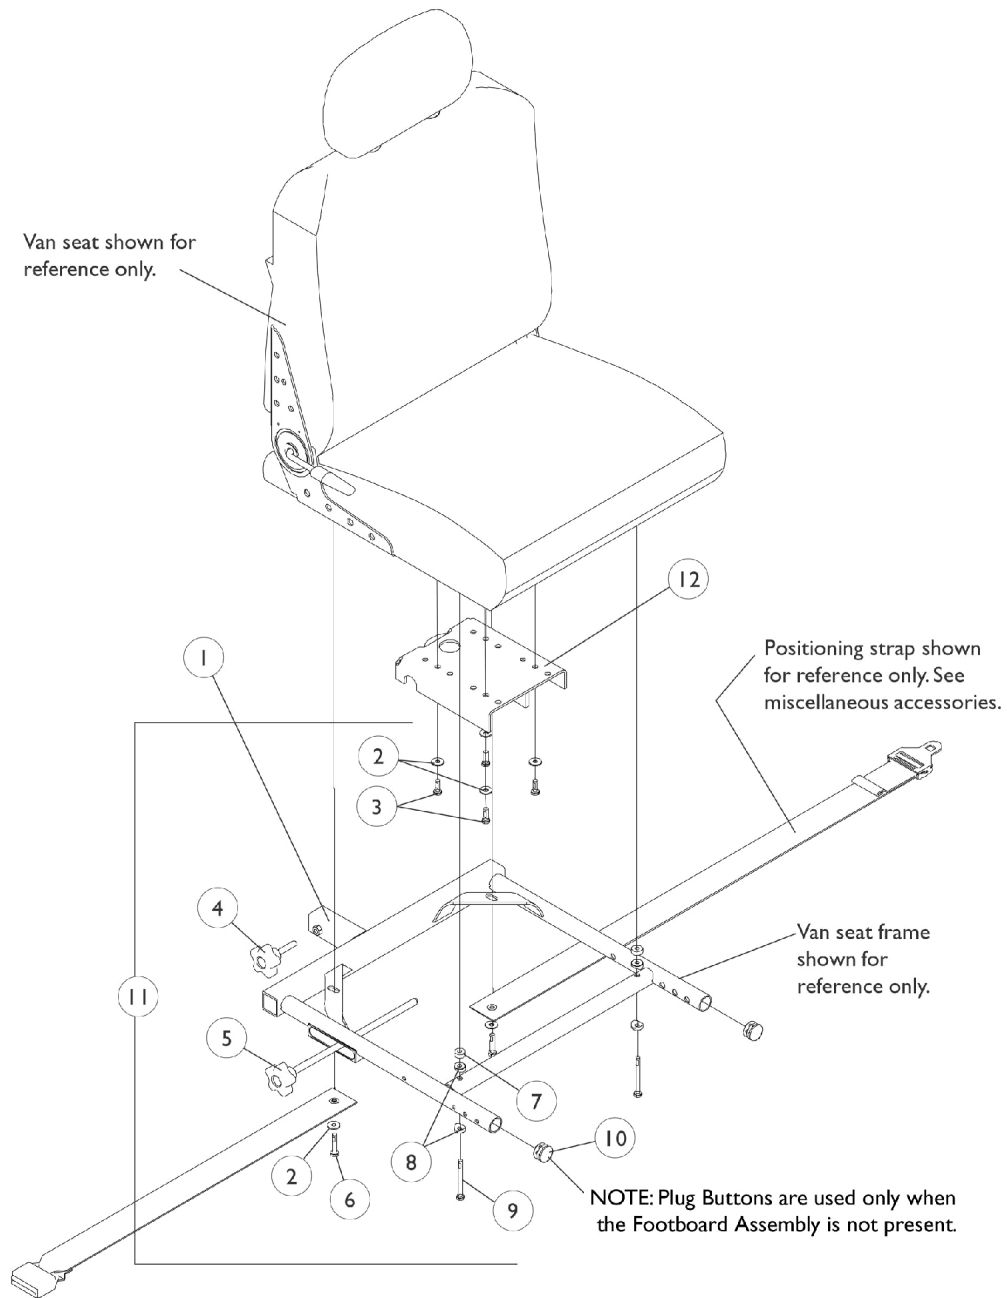

Van Seat Frame and Mounting Hardware

9/1/02 - 7/13/03

Note: Seat post can be found on the base frame assembly page.

Van Seat Frame and Mounting Hardware

9/1/02 - 7/13/03

Note: Seat post can be found on the base frame assembly page.

Item Number	Note	Part Number	Description	Quantity Per	
				Package	Assembly
1	C	1113656-NLA	NLA - Frame, Van Seat, Black	1	1
1	D	1114349	Frame, Van Seat, Black	1	1
2		1026900	Washer (1/4 x 23/32 x 1/16")	1	6
3		1025713-NLA	NLA - Screw, Hex Head (1/4-20 x 1")	1	4
4		1114911-NLA	NLA - Knob, Adjustment, Black (5/16-18 x 1-1/2")	1	1
5	C	1114998-NLA	NLA - Knob Assembly, Black (3/8-16 x 9-1/4")	1	1
5	D	1114999-NLA	NLA - Knob Assembly, Black (3/8-16 x 10-1/4")	1	1
6		1088897-NLA	NLA - Screw, Hex Head w/ Patch (1/4-20 x 1-1/4")	1	2
7		1108410	Spacer (1/4 x 5/8 x 1/4")	1	2
8		1026099	Spacer, Coved (1/4 x 11/16 x 1/2")	1	4
9		1109472-NLA	NLA - Screw, Hex Head w/Patch (1/4-20 x 2-1/2")	1	2
10		1029501	Plug Button, Black (1")	1	2
11	A,C	1114794	Hardware, Van Seat Mounting w/ Plug Buttons	1	1
11	B,C	1114795-NLA	NLA - Hardware, Van Seat Mounting w/ Plug Buttons	1	1
11	A,D	1114792-NLA	NLA - Hardware, Wide Van Seat Mounting w/ Plug Buttons	1	1
11	B,D	1114793	Hardware, Wide Van Seat Mounting w/o Plug Buttons	1	1
12		1113691-NLA	NLA - Bracket, Center Post, Black	1	1

NOTE: A - Includes items 2-10
 B - Includes items 2-9
 C - 18" Wide Seat
 D - 20" Wide Seat