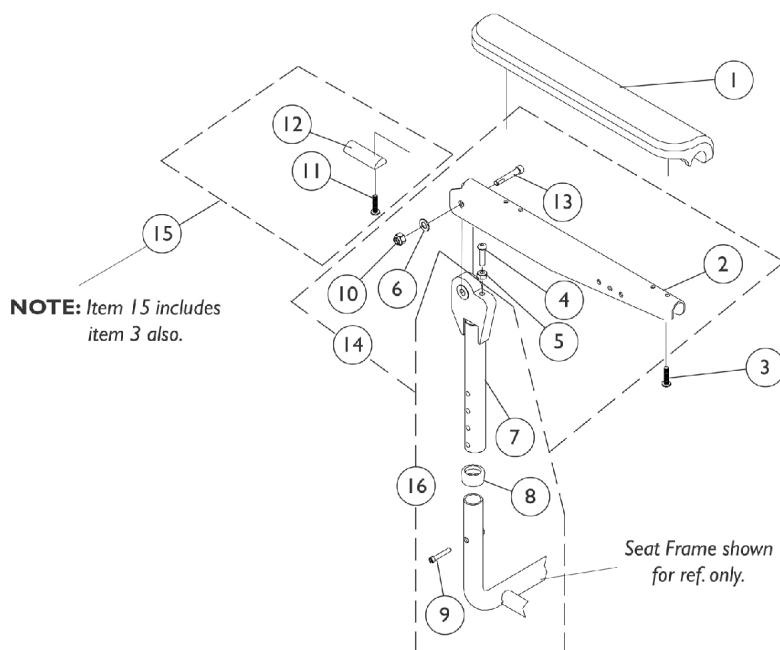

## Arms - Van Seat and Hardware 20" Wide Models (Before 9/1/02)

Item Number	Note	Part Number	Description	Quantity Per	
				Package	Assembly
1	A	1117328	Kit, Arm Pad w/ Screws, Full Length, Urethane Waterfall, Black (13" L x 2-5/8" W)	1	2
2		1101912-NLA	NLA - Plate, Armrest	1	2
3		1028755	Screw, Phillips Pan Head (#10-32 x 5/8")	1	2
4		1009837	Screw, Socket Button Head (1/4-20 x 1")	1	2
5		1025711-NLA	NLA - Nut, Hex (1/4-20)	1	2
6		1025704	Washer, Flat (5/16 x 5/8 x 1/16")	1	2
7		1101914-NLA	NLA - Tube, Arm, Upper Adjustable, Black	1	2
8		1101110-NLA	NLA - Anti-Rattle	1	2
9		1038379	Screw, Socket Head Cap w/ Patch (1/4-20 x 1-1/2")	1	2
10		1026906-NLA	NLA - Locknut (5/16-24)	1	2
11		1102546-NLA	NLA - Screw, Phillips Pan Head (#10-32 x 7/8")	1	2
12		1101634-NLA	NLA - Insert, Armrest, Black	1	2
13		1031026	Screw w/ Lug (5/16-24 x 1-3/8")	1	2
14	B	1101917-NLA	NLA - Hardware, Armrest Attaching (Pair)	2	1
15	C	1101916-NLA	NLA - Hardware, Arm Pad Attaching (Pair)	2	1
16	D	1101915-NLA	NLA - Arm Tube Assembly, Upper Adjustable (Pair)	2	1

**NOTE:** A - As of 1/3/02 upholstered waterfall armpads were replaced with black urethane waterfall armpads. Order in pairs for chairs manufactured before 1/3/02.  
 B - Includes items 2, 4, 5, 6, 10, 13  
 C - Includes items 3, 11, 12  
 D - Includes items 7-9