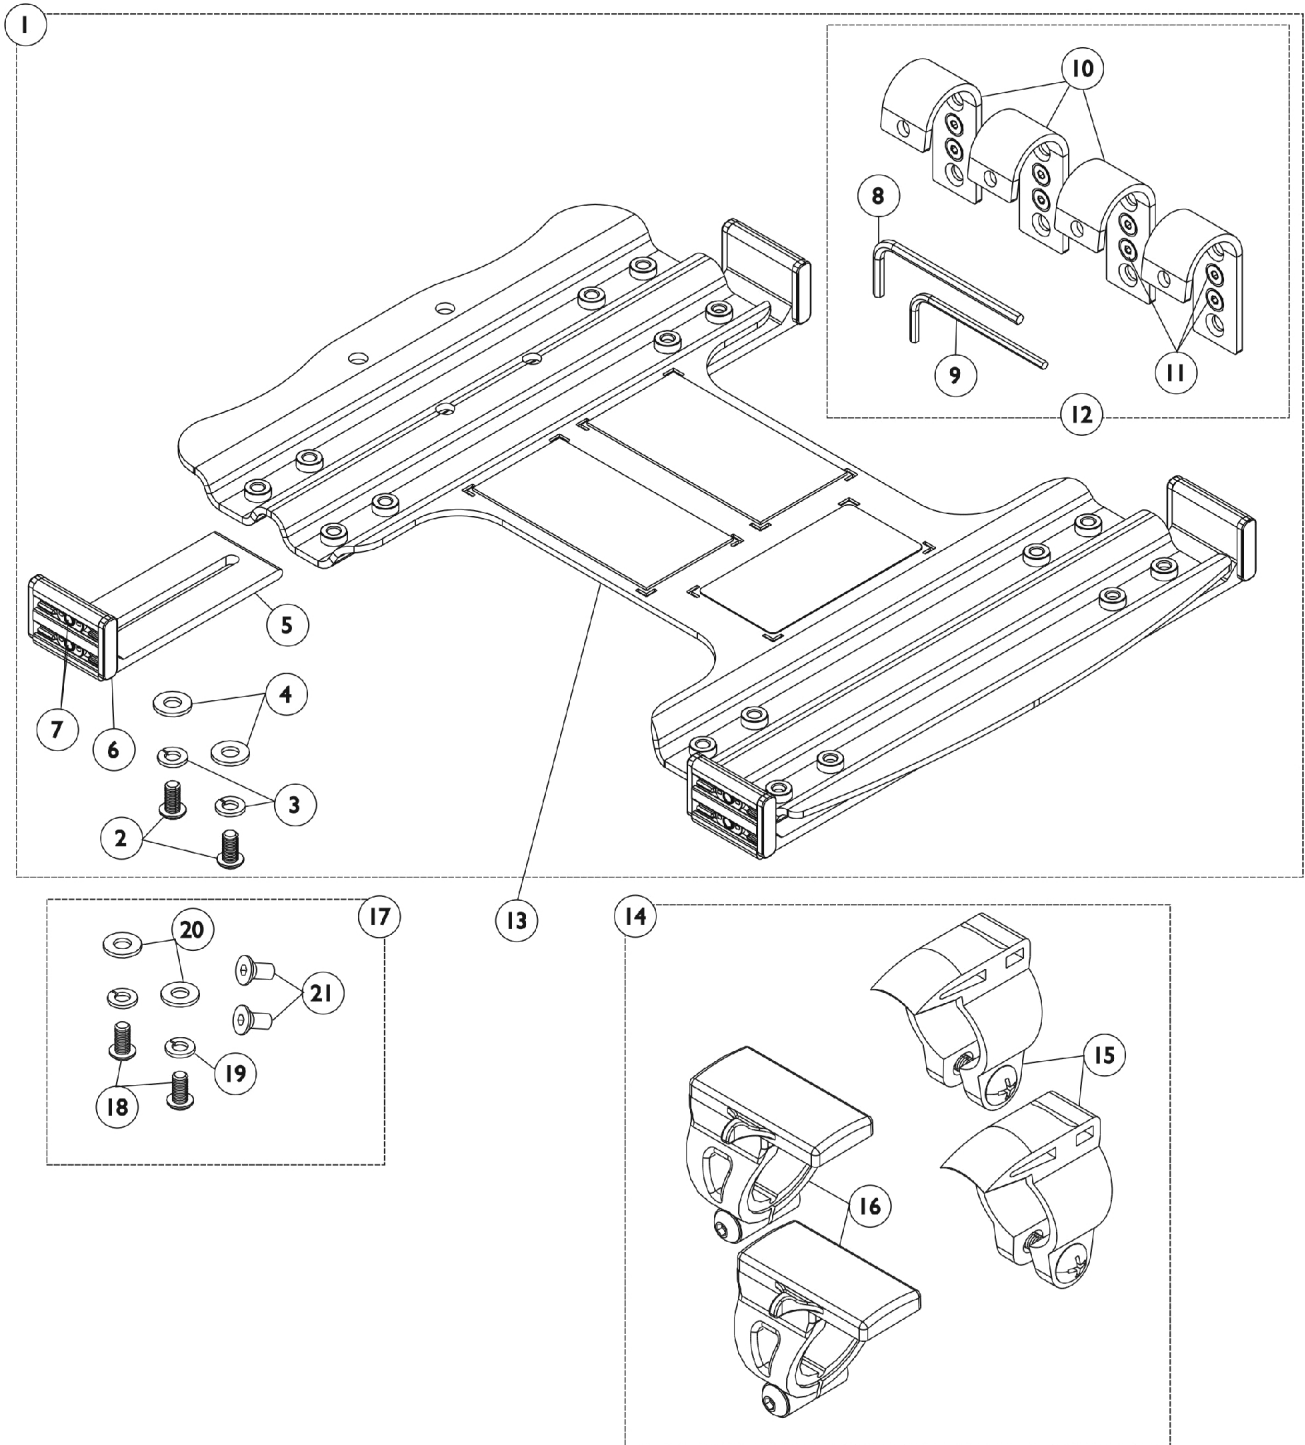

Infinity Drop Base Hardware

Infinity Drop Base Hardware

Item Number	Note	Part Number	Description	Quantity Per	
				Package	Assembly
1	A	1084040	Kit, Drop Base Hooks and Hardware	1	1
2			Screw, Socket Button Head (1/4-20 x 5/8")	1	8
3			Lockwasher, Split (1/4")	1	8
4			Washer, Steel (5/16 x 3/4 x 1/16")	1	8
5			Extrusion, Drop Base	1	4
6			Cap, End	1	8
7			Nut, Track	1	8
8			Key, Allen (5/32")	1	1
9			Key, Allen (1/8")	1	1
10			Hook, Drop Base	1	4
11			NLA - Screw, Socket Flat Head (#10-32 x 3/8")	1	8
12	B	1084152-NLA	NLA - Kit, Infinity Drop Hook	1	1
8			Key, Allen (5/32")	1	1
9			Key, Allen (1/8")	1	1
10			Hook, Drop Base	1	4
11			NLA - Screw, Socket Flat Head (#10-32 x 3/8")	1	8
13		See Chart	Item #13 - Drop Base Pans	1	1
14	C	1084039-NLA	NLA - Kit, Drop Base Clamp with Instruction Sheet	1	1
15			NLA - Clamps, Fixed Rail w/ Instruction Sheet (7/8" and 1" Tubing) (Pair)	2	1
16			NLA - Clamps, Slide Release Rail w/ Instruction Sheet (7/8" and 1" Tubing)	2	1
17	D	1084355-NLA	NLA - Instruction Sheet, Slide Release	1	1
18			NLA - Kit, Infinity Drop Base Hardware	1	1
19			Screw, Socket Button Head (1/4-20 x 5/8")	1	8
20			Lockwasher, Split (1/4")	1	8
21			Washer, Steel (5/16 x 3/4 x 1/16")	1	8
			NLA - Screw, Socket Flat Head (#10-32 x 3/8")	1	8

NOTE: A - Includes: Items 2 - 11
 B - Includes: Items 8 - 11
 C - Includes: Items 15, 16 and Instruction Sheet
 D - Includes: Items 18 - 21

Item #13 - Drop Base Pans

	16" Deep	18" Deep	20" Deep
14-16" Wide	1084041-NLA	1084042-NLA	1084043-NLA
17-19" Wide	1084044-NLA	1084045-NLA	1084046-NLA
20-22" Wide	1084047-NLA	1084048-NLA	1084049-NLA