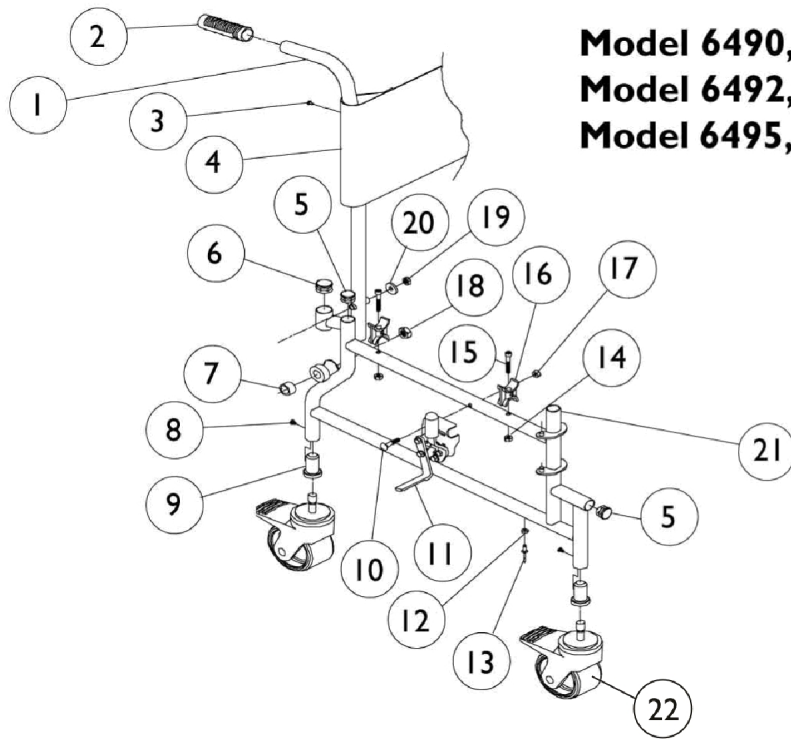

Rehab Shower/Commode Chair

Back Upholstery, Frames and Wheel Locks

Model 6490, 6690 With Casters
Model 6492, 6692 With 24" Pneumatic
Model 6495, 6695 With 24" Urethane

Rehab Shower/Commode Chair Back Upholstery, Frames and Wheel Locks

Item Number	Note	Part Number	Description	Quantity Per	
				Package	Assembly
1	A,B	1079121-NLA	NLA - Frame with Hardware, Navy Blue - Right	1	1
1	A,B	1079122-NLA	NLA - Frame with Hardware, Navy Blue - Left	1	1
1	A,C	1023623-NLA	NLA - Frame with Hardware, Navy Blue - Right	1	1
1	A,C	1023624-NLA	NLA - Frame with Hardware, Navy Blue - Left	1	1
2		40299X009-NLA	NLA - Grip, Hand, Grey	1	2
3		1017678-NLA	NLA - Fastener, Clip	1	2
3		1023632	Clip, Shroud	1	2
4		1017104	Upholstery, Back (6490 Series)	1	1
4		1028043-NLA	NLA - Upholstery, Back (6690 Series)	1	1
5		1040840-NLA	NLA - Plug Button, Grey (7/8")	1	2
6		1057287	Plug Button, Grey (1")	1	2
7	D	1028832	Spacer (5/8 x 7/8 x 1/2")	1	2
8		1021384-NLA	NLA - Screw, Phillips Pan Head (#8-32 x 1/4")	1	4
9		1016682	Bearing, Sleeve Caster	1	2
10		1021402	Bolt, Carriage (1/4-20 x 1-1/4")	1	1
11		1026243-NLA	NLA - Wheel Lock - Right	1	1
11		1026244-NLA	NLA - Wheel Lock - Left	1	1
12		16347X000-NLA	NLA - Washer, Nylon (3/16 x 7/16 x 1/8")	1	4
13		16348X000-NLA	NLA - Rivet (3/16 x 7/16")	1	4
14		1023521-NLA	NLA - Locknut, Hex (1/4-20)	1	4
15		1004170	Screw, Socket Head (1/4-20 x 1-1/2")	1	4
16		1015390	Guide, Seat	1	2
17		1021403	Nut, Hex Flang (1/4-20)	1	1
18	D	1023523-NLA	NLA - Locknut (5/8-18)	1	2
19		1021383-NLA	NLA - Locknut, Hex (5/16-18)	1	4
20		1016301	Washer, Nylon (5/16 x 7/8 x 1/8")	1	4
21		40186X017-NLA	NLA - Tube, Insert	1	1
22		1040673-NLA	NLA - Kit, Caster Assembly w/ Bearing Sleeve, Swivel w/o Lock (5")	1	2
22		1058160-NLA	NLA - Kit, Caster Assembly w/ Bearing Sleeve, Swivel w/o Lock (5") (Pair)	2	1
22		1040674-NLA	NLA - Caster Assembly with Lock	1	2
22		1058161-NLA	NLA - Package, Caster Assembly with Lock	4	2

NOTE: A - Includes items 2, 5, 6, 8, 9, 11, 13-16 and 21.
B - Before 7/17/96.
C - After 7/16/96.
D - Wheel Hardware.