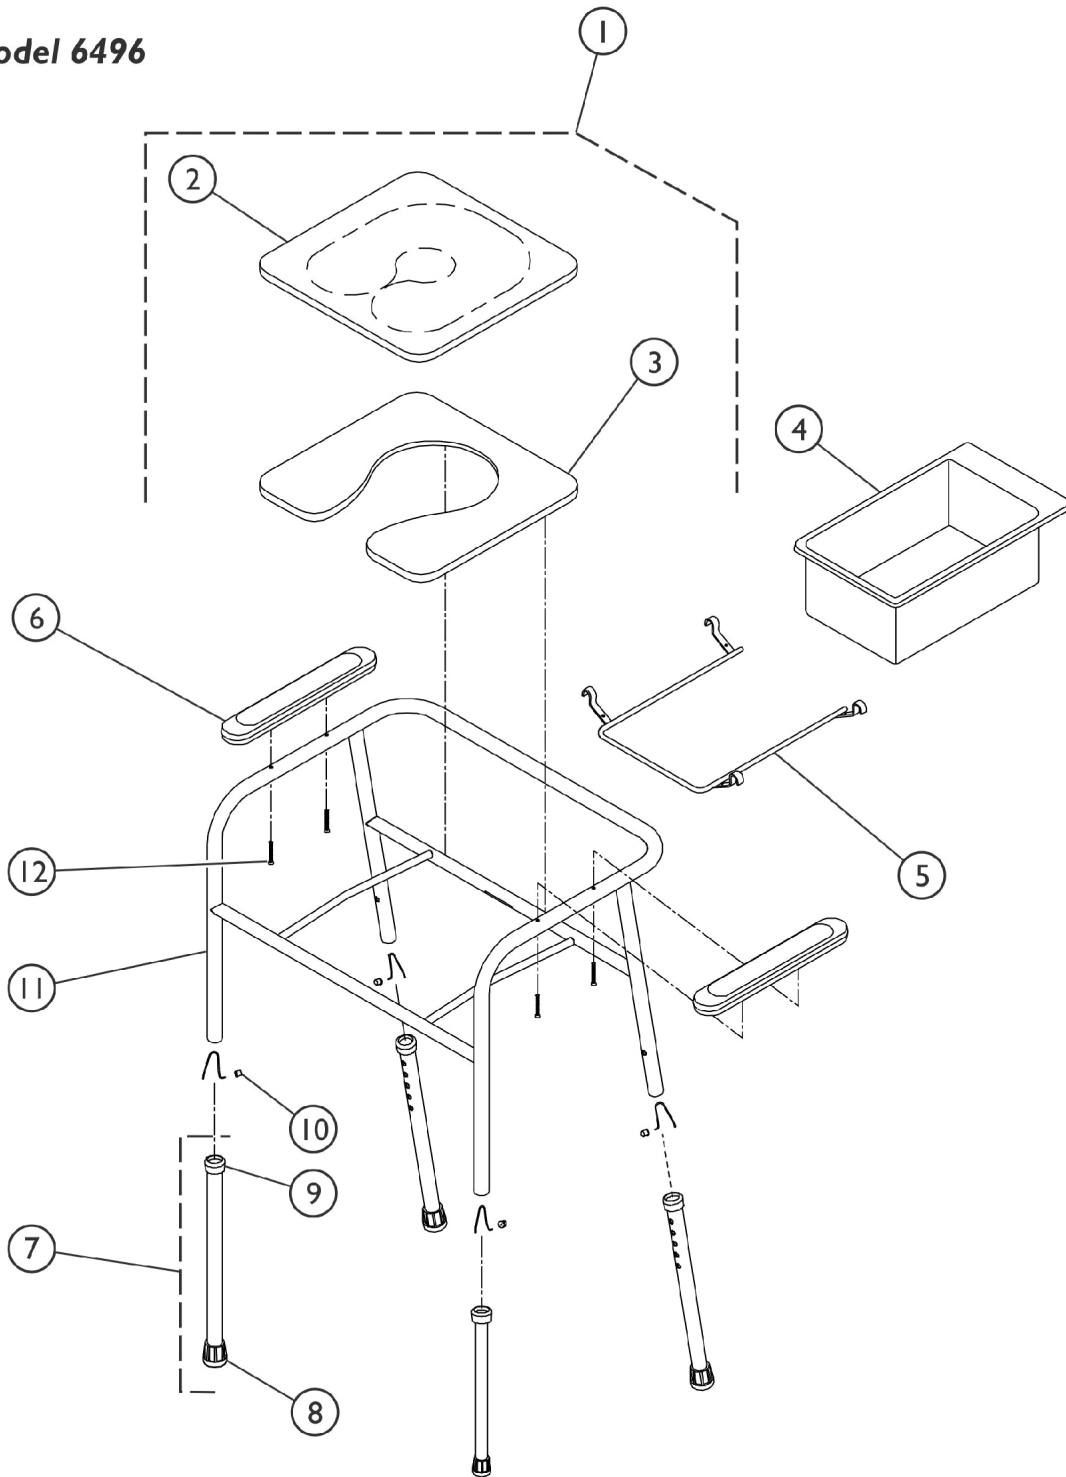

# Extra Wide Commode - Model 6496

Model 6496

## Extra Wide Commode - Model 6496

Item Number	Note	Part Number	Description	Quantity Per	
				Package	Assembly
1	A	6313-NLA	NLA - Square Seat and Lid w/ Hardware, Grey	1	1
2		13221X000	Square Lid w/ Hardware	1	1
3		13211X000	Square Seat w/ Hardware	1	1
4		13245X000	Pail, Commode, White	1	1
5		13282X000-NLA	NLA - Holder, Pan	1	1
6	B	01000X001-NLA	NLA - Armrest, Full Length, Beige	1	2
6	C	1163889	Armrests (Pair)	2	1
7	D,E	13059X004-NLA	NLA - Leg Extension Assembly	1	4
7	D,F	1094277-NLA	NLA - Leg Extension Assembly	1	4
7	G	1105619-NLA	NLA - Leg Extension Assembly	1	4
8		1057797	Tip, Rubber, Light Grey (1-1/8")	1	4
9		1063124	Anti-Rattle, Grey (1-1/8")	1	4
10		1094945	Button, Snap	1	4
11		1019182-NLA	NLA - Frame, Commode, White	1	1
12		48127X001-NLA	NLA - Screw, Phillips Round Head (#10-32 x 1/2")	1	4

NOTE: A - Includes items 2 and 3. See category titled "Seat and Lid" for hardware information.  
 B - Before 10/93.  
 C - After 9/93.  
 D - Includes items 7 and 9.  
 E - Before 10/19/99.  
 F - To be used on models built 10/19/99 thru 1/14/04.  
 G - After 1/14/04.