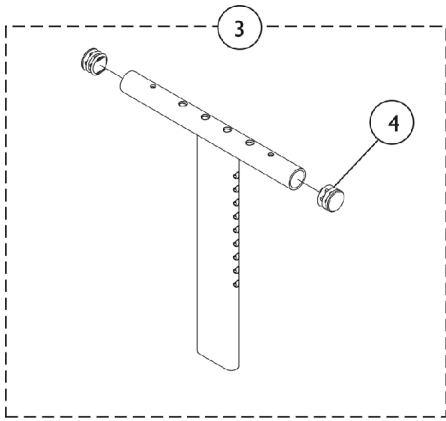

Arms - "T" Arm and Hardware

Arms - "T" Arm and Hardware

Item Number	Note	Part Number	Description	Quantity Per	
				Package	Assembly
1	A	8881053570	Kit, Arm Pad w/ Screws, Desk Length (Pair)	2	1
1	A	8881053571	Kit, Arm Pad w/ Screws, Full Length (Pair)	2	1
2		1026107	Screw, Phillips Pan Head (#10-32 x 1-3/8")	1	2
3		1069639	T-Arm Assembly w/ Plug Buttons, Desk Length, Low Range, Black	1	1
3		1069641	T-Arm Assembly w/ Plug Buttons, Desk Length, High Range, Black	1	1
3		1069643	T-Arm Assembly w/ Plug Buttons, Full Length, Low Range, Black	1	1
3		1069645	T-Arm Assembly w/ Plug Buttons, Full Length, High Range, Black	1	1
4		1027095	Plug Button, Black (7/8")	1	2
5		1069635	Post, Arm, Low Range	1	1
5		1069637	Post, Arm, High Range	1	1
6		1073424	Kit, Clothing Guard, Low Range - Right	1	1
6		1073425	Kit, Clothing Guard, Low Range - Left	1	1
6		1073422	Kit, Clothing Guard, High Range - Right	1	1
6		1073423	Kit, Clothing Guard, High Range - Left	1	1
7		1069652-NLA	NLA - Guard, Clothing, Low Range	1	1
7		1069651-NLA	NLA - Guard, Clothing, High Range	1	1
8		1069634	Tube, Support, Low Range, Black - Right	1	1
8		1073247-NLA	NLA - Tube, Support, Low Range, Black - Left	1	1
8		1069650-NLA	NLA - Tube, Support, High Range, Black - Right	1	1
8		1073246	Tube, Support, High Range, Black - Left	1	1
9		1028427	Grip, Foam	1	1
10		1025731	Locknut (#10-32)	1	1
11		1076839-NLA	NLA - Lever, Locking	1	1
12		1025716	Screw, Phillips Pan Head (#10-32 x 11/16")	1	1
13		1073196-NLA	NLA - Spring, Torsion	1	1
14		1006773-NLA	NLA - Screw, Socket Button Head (1/4-20 x 1/2")	1	3
15		1075069-NLA	NLA - Clamp, Clothing Guard - Right	1	1
15		1075070-NLA	NLA - Clamp, Clothing Guard - Left	1	1
16		1069632	Arm Socket Assembly, Bolt On	1	1
17		1055305-NLA	NLA - Screw, Socket Button Head (1/4-28 x 3/4")	1	4
18		1069609	Insert, Arm Socket, Black	1	2
19		1055348	Screw, Hex Head (1/4-28 x 1-3/4")	1	2
20		1069629-NLA	NLA - Bracket, T-Arm Socket, Threaded, Black	1	1
21		1026907	Washer (1/4 x 1/2 x 1/16")	1	2
22		1085111	Nut, Hex (1/4-28)	1	3
23		1069620-NLA	NLA - Bracket, Socket, Black	1	1
24		1026108	Lockwasher (1/4 x 15/32 x 1/64")	1	4
	B	See Chart	"T" Arm Kits	1	1