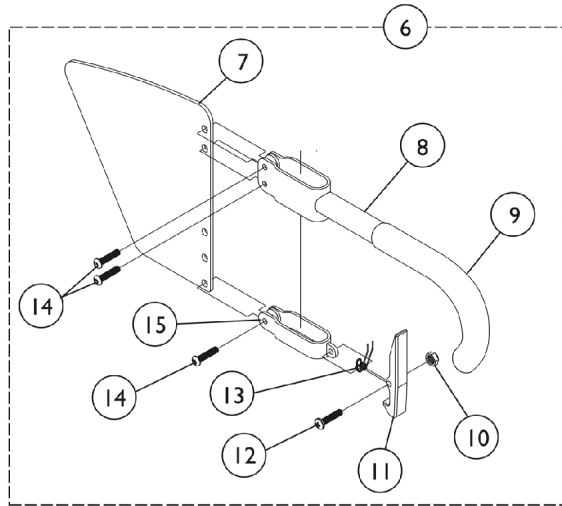

Arms - "T" Arm and Hardware

Arms - "T" Arm and Hardware

Item Number	Note	Part Number	Description	Quantity Per	
				Package	Assembly
1	A	8881053570	Kit, Arm Pad w/ Screws, Desk Length (Pair)	2	1
1	A	8881053571	Kit, Arm Pad w/ Screws, Full Length (Pair)	2	1
2		1026107	Screw, Phillips Pan Head (#10-32 x 1-3/8")	1	2
3		1069639	T-Arm Assembly w/ Plug Buttons, Desk Length, Low Range, Black	1	1
3		1069641	T-Arm Assembly w/ Plug Buttons, Desk Length, High Range, Black	1	1
3		1069643	T-Arm Assembly w/ Plug Buttons, Full Length, Low Range, Black	1	1
3		1069645	T-Arm Assembly w/ Plug Buttons, Full Length, High Range, Black	1	1
4		1027095	Plug Button, Black (7/8")	1	2
5		1069635	Post, Arm, Low Range	1	1
5		1069637	Post, Arm, High Range	1	1
6		1073424	Kit, Clothing Guard, Low Range - Right	1	1
6		1073425	Kit, Clothing Guard, Low Range - Left	1	1
6		1073422	Kit, Clothing Guard, High Range - Right	1	1
6		1073423	Kit, Clothing Guard, High Range - Left	1	1
7		1069652-NLA	NLA - Guard, Clothing, Low Range	1	1
7		1069651-NLA	NLA - Guard, Clothing, High Range	1	1
8		1069634	Tube, Support, Low Range, Black - Right	1	1
8		1073247-NLA	NLA - Tube, Support, Low Range, Black - Left	1	1
8		1069650-NLA	NLA - Tube, Support, High Range, Black - Right	1	1
8		1073246	Tube, Support, High Range, Black - Left	1	1
9		1028427	Grip, Foam	1	1
10		1025731	Locknut (#10-32)	1	1
11		1076839-NLA	NLA - Lever, Locking	1	1
12		1025716	Screw, Phillips Pan Head (#10-32 x 11/16")	1	1
13		1073196-NLA	NLA - Spring, Torsion	1	1
14		1006773-NLA	NLA - Screw, Socket Button Head (1/4-20 x 1/2")	1	3
15		1075069-NLA	NLA - Clamp, Clothing Guard - Right	1	1
15		1075070-NLA	NLA - Clamp, Clothing Guard - Left	1	1
16		1069632	Arm Socket Assembly, Bolt On	1	1
17		1055305-NLA	NLA - Screw, Socket Button Head (1/4-28 x 3/4")	1	4
18		1069609	Insert, Arm Socket, Black	1	2
19		1055348	Screw, Hex Head (1/4-28 x 1-3/4")	1	2
20		1069629-NLA	NLA - Bracket, T-Arm Socket, Threaded, Black	1	1
21		1026907	Washer (1/4 x 1/2 x 1/16")	1	2
22		1085111	Nut, Hex (1/4-28)	1	3
23		1069620-NLA	NLA - Bracket, Socket, Black	1	1
24		1026108	Lockwasher (1/4 x 15/32 x 1/64")	1	4
	B	See Chart	"T" Arm Kits	1	1