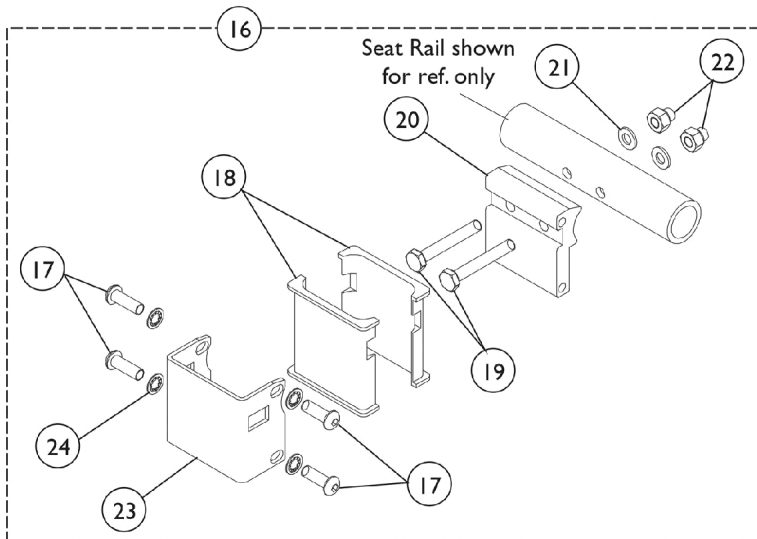

Arms - "T" Arm and Hardware

Arms - "T" Arm and Hardware

Item Number	Note	Part Number	Description	Quantity Per	
				Package	Assembly
1	A	8881053570	Kit, Arm Pad w/ Screws, Desk Length (Pair)	2	1
1	A	8881053571	Kit, Arm Pad w/ Screws, Full Length (Pair)	2	1
2		1026107	Screw, Phillips Pan Head (#10-32 x 1-3/8")	1	2
3		1069639	T-Arm Assembly w/ Plug Buttons, Desk Length, Low Range, Black	1	1
3		1069641	T-Arm Assembly w/ Plug Buttons, Desk Length, High Range, Black	1	1
3		1069643	T-Arm Assembly w/ Plug Buttons, Full Length, Low Range, Black	1	1
3		1069645	T-Arm Assembly w/ Plug Buttons, Full Length, High Range, Black	1	1
4		1027095	Plug Button, Black (7/8")	1	2
5		1069635	Post, Arm, Low Range	1	1
5		1069637	Post, Arm, High Range	1	1
6		1073424	Kit, Clothing Guard, Low Range - Right	1	1
6		1073425	Kit, Clothing Guard, Low Range - Left	1	1
6		1073422	Kit, Clothing Guard, High Range - Right	1	1
6		1073423	Kit, Clothing Guard, High Range - Left	1	1
7		1069652-NLA	NLA - Guard, Clothing, Low Range	1	1
7		1069651-NLA	NLA - Guard, Clothing, High Range	1	1
8		1069634	Tube, Support, Low Range, Black - Right	1	1
8		1073247-NLA	NLA - Tube, Support, Low Range, Black - Left	1	1
8		1069650-NLA	NLA - Tube, Support, High Range, Black - Right	1	1
8		1073246	Tube, Support, High Range, Black - Left	1	1
9		1028427	Grip, Foam	1	1
10		1025731	Locknut (#10-32)	1	1
11		1076839-NLA	NLA - Lever, Locking	1	1
12		1025716	Screw, Phillips Pan Head (#10-32 x 11/16")	1	1
13		1073196-NLA	NLA - Spring, Torsion	1	1
14		1006773-NLA	NLA - Screw, Socket Button Head (1/4-20 x 1/2")	1	3
15		1075069-NLA	NLA - Clamp, Clothing Guard - Right	1	1
15		1075070-NLA	NLA - Clamp, Clothing Guard - Left	1	1
16		1069632	Arm Socket Assembly, Bolt On	1	1
17		1055305-NLA	NLA - Screw, Socket Button Head (1/4-28 x 3/4")	1	4
18		1069609	Insert, Arm Socket, Black	1	2
19		1055348	Screw, Hex Head (1/4-28 x 1-3/4")	1	2
20		1069629-NLA	NLA - Bracket, T-Arm Socket, Threaded, Black	1	1
21		1026907	Washer (1/4 x 1/2 x 1/16")	1	2
22		1085111	Nut, Hex (1/4-28)	1	3
23		1069620-NLA	NLA - Bracket, Socket, Black	1	1
24		1026108	Lockwasher (1/4 x 15/32 x 1/64")	1	4
	B	See Chart	"T" Arm Kits	1	1