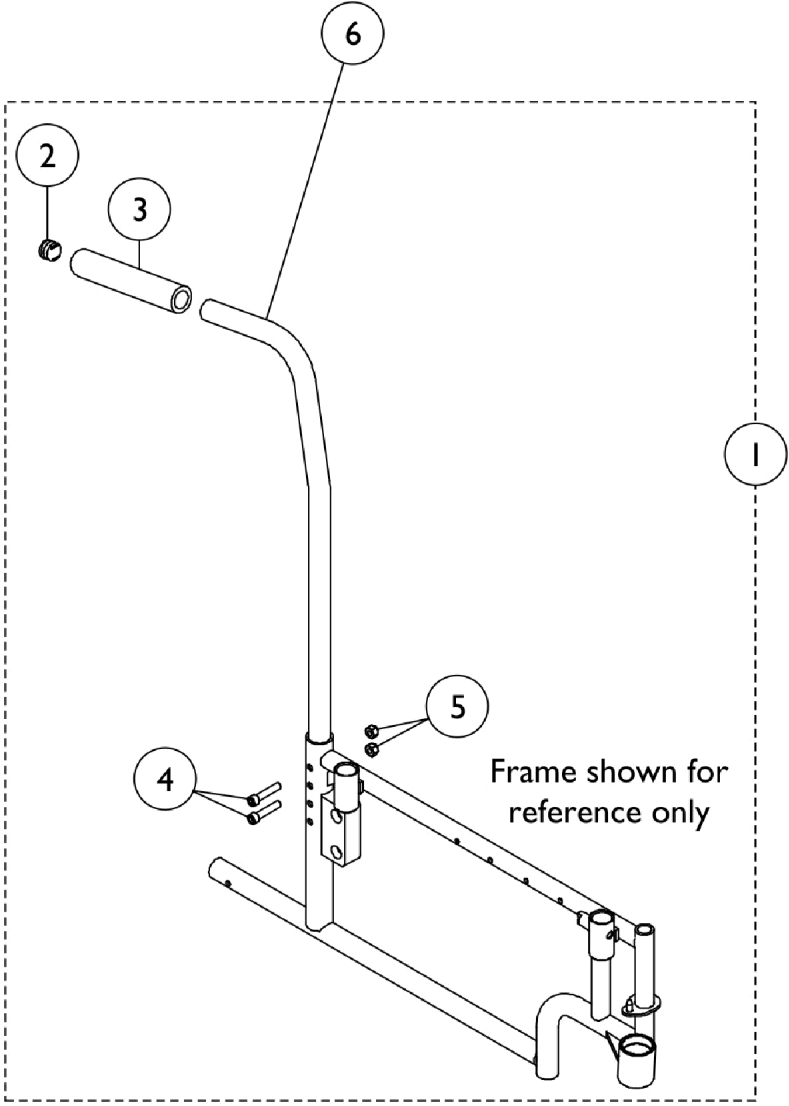

Back Canes and Hardware

Back Canes and Hardware

Back Canes and Hardware

Item Number	Note	Part Number	Description	Quantity Per	
				Package	Assembly
1	A	1100785	Kit, Back Cane Hardware (Pair)	1	1
2			Plug Button, Black (7/8")	1	2
3			Grip, Foam Hand (6-7/8" L)	1	2
4			Locknut (5/16-18)	1	4
5			Screw, Socket Head (5/16-18 x 1-1/2")	1	4
6		1100769	Cane, Back, Black	1	1

NOTE: A - Includes items 2-5. Hardware quantity accommodates the right and left side frames