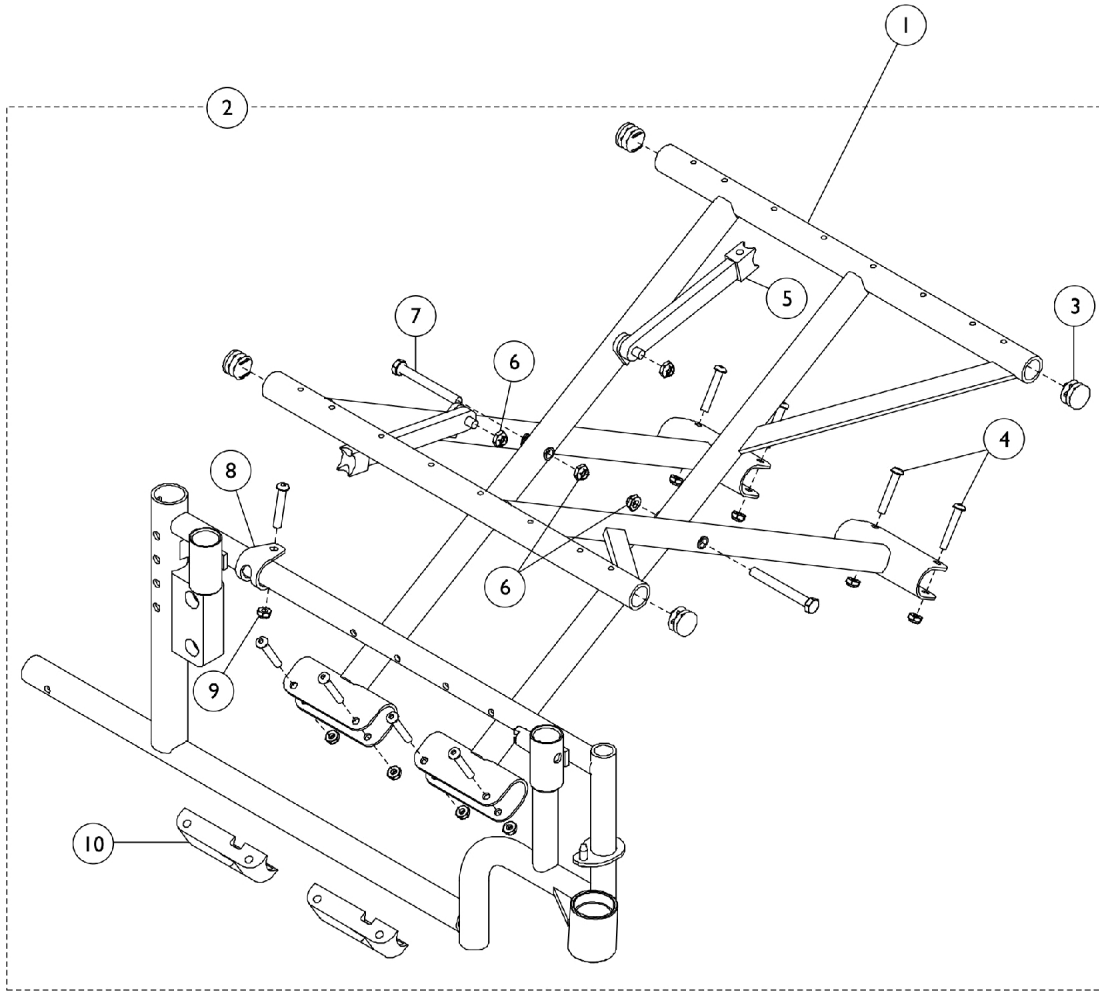

Crossbraces and Hardware

Crossbraces and Hardware

Item Number	Note	Part Number	Description	Quantity Per	
				Package	Assembly
1		See Chart	#1 Crossbraces without Hardware	1	1
2	A	1100791	Hardware, Crossbrace (20" W)	1	1
2	A	1100828	Hardware, Crossbrace (22" W)	1	1
2	A	1100829	Hardware, Crossbrace (24" W)	1	1
2	A	1100830	Hardware, Crossbrace (26" W)	1	1
2	A	1100831	Hardware, Crossbrace (28" W)	1	1
2	A	1100832	Hardware, Crossbrace (30" W)	1	1
3		1027095	Plug Button, Black (7/8")	1	4
4		1008495	Screw, Socket Button Head (1/4-20 x 1-1/2")	1	10
5		1100833	Link, Black (20" W)	1	2
5		1100834	Link, Black (22" W)	1	2
5		1100835	Link, Black (24" W)	1	2
5		1100836	Link, Black (26" W)	1	2
5		1100837	Link, Black (28" W)	1	2
5		1100838-NLA	NLA - Link, Black (30" W)	1	2
6		60264X001	Locknut (5/16-24)	1	1
7		40317X001	Screw, Hex Head (5/16-24 x 2-3/4")	1	2
8		1012180	Bracket, Pivot, Black	1	2
9		60275X000	Locknut (1/4-20)	1	1
10		1012172-NLA	NLA - Clamp, Saddle	1	4

NOTE: A - Includes Items 3-10.

#1 Crossbraces without Hardware

Chair Width:	Side	18" Chair Depth	20" Chair Depth
20"	Right	1098803	1098805
	Left	1098804	1098806
22"	Right	1098834	1098836
	Left	1098835	1098837
24"	Right	1098839	1098841
	Left	1098840	1098842
26"	Right	1098844	1098846
	Left	1098845	1098847
28"	Right	1098849	1098851
	Left	1098850	1098852
30"	Right	1098782	1098790
	Left	1098783	1098791