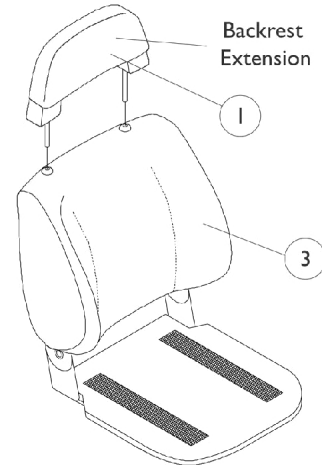

Captain Seat Assembly

Before 11/01/01

NOTE: Low Back (L.B.) Captain Seat description changed to Extended Back (E.B.) Captain Seat as of 10/01/00.

NOTE: Captain Seats incorporated an assisted recline of approximately 80-114 degrees for extended backs and high back 22" wide models. High back 18" wide models are 85-170 degrees.

Extended Back 18" Wide

Extended Back, Forward Folding 18" Wide w/ Solid Seat Base

NOTE: High back 18" wide captain seat includes the actuator hardware. See seat frame and actuator hardware page.

High Back 18" Wide w/ Full Recline

High Back 22" Wide w/ Semi Recline

Captain Seat Assembly

Before 11/01/01

NOTE: Low Back (L.B.) Captain Seat description changed to Extended Back (E.B.) Captain Seat as of 10/01/00.

NOTE: Captain Seats incorporated an assisted recline of approximately 80-114 degrees for extended backs and high back 22" wide models. High back 18" wide models are 85-170 degrees.