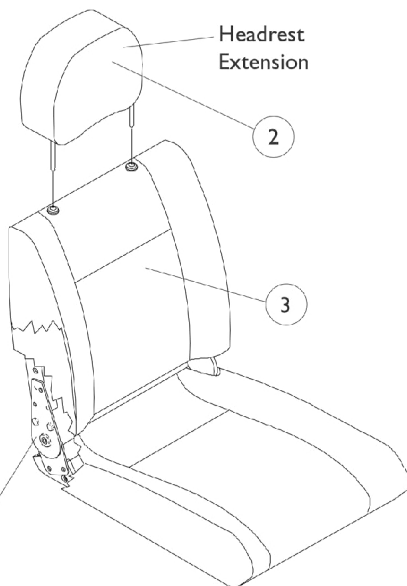

Captain Seat Assembly

Before 11/01/01

NOTE: Low Back (L.B.) Captain Seat description changed to Extended Back (E.B.) Captain Seat as of 10/01/00.

NOTE: Captain Seats incorporated an assisted recline of approximately 80-114 degrees for extended backs and high back 22" wide models. High back 18" wide models are 85-170 degrees.

Extended Back 18" Wide

Extended Back, Forward Folding 18" Wide w/ Solid Seat Base

NOTE: High back 18" wide captain seat includes the actuator hardware. See seat frame and actuator hardware page.

High Back 18" Wide w/ Full Recline

High Back 22" Wide w/ Semi Recline

Captain Seat Assembly

Before 11/01/01

NOTE: Low Back (L.B.) Captain Seat description changed to Extended Back (E.B.) Captain Seat as of 10/01/00.

NOTE: Captain Seats incorporated an assisted recline of approximately 80-114 degrees for extended backs and high back 22" wide models. High back 18" wide models are 85-170 degrees.