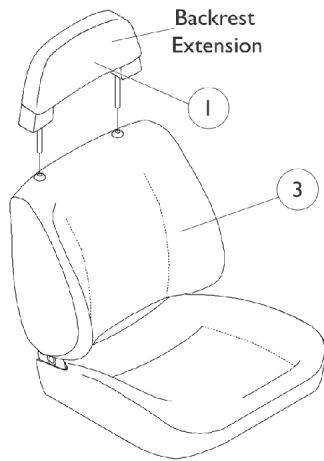

Captain Seat Assembly

Before 11/01/01

NOTE: Low Back (L.B.) Captain Seat description changed to Extended Back (E.B.) Captain Seat as of 10/01/00.

NOTE: Captain Seats incorporated an assisted recline of approximately 80-114 degrees for extended backs and high back 22" wide models. High back 18" wide models are 85-170 degrees.

Extended Back 18" Wide

Extended Back, Forward Folding 18" Wide w/ Solid Seat Base

NOTE: High back 18" wide captain seat includes the actuator hardware. See seat frame and actuator hardware page.

High Back 18" Wide w/ Full Recline

High Back 22" Wide w/ Semi Recline

Captain Seat Assembly

Before 11/01/01

NOTE: Low Back (L.B.) Captain Seat description changed to Extended Back (E.B.) Captain Seat as of 10/01/00.

NOTE: Captain Seats incorporated an assisted recline of approximately 80-114 degrees for extended backs and high back 22" wide models. High back 18" wide models are 85-170 degrees.