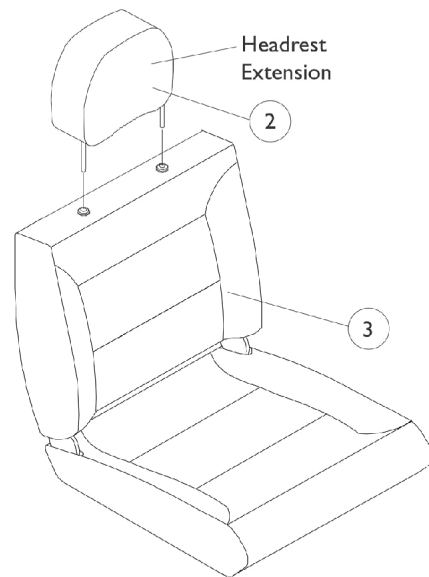

Captain Seat Assembly

Before 11/01/01

NOTE: Low Back (L.B.) Captain Seat description changed to Extended Back (E.B.) Captain Seat as of 10/01/00.

NOTE: Captain Seats incorporated an assisted recline of approximately 80-114 degrees for extended backs and high back 22" wide models. High back 18" wide models are 85-170 degrees.

Extended Back 18" Wide

Extended Back, Forward Folding 18" Wide w/ Solid Seat Base

NOTE: High back 18" wide captain seat includes the actuator hardware. See seat frame and actuator hardware page.

High Back 18" Wide w/ Full Recline

High Back 22" Wide w/ Semi Recline

Captain Seat Assembly

Before 11/01/01

NOTE: Low Back (L.B.) Captain Seat description changed to Extended Back (E.B.) Captain Seat as of 10/01/00.

NOTE: Captain Seats incorporated an assisted recline of approximately 80-114 degrees for extended backs and high back 22" wide models. High back 18" wide models are 85-170 degrees.