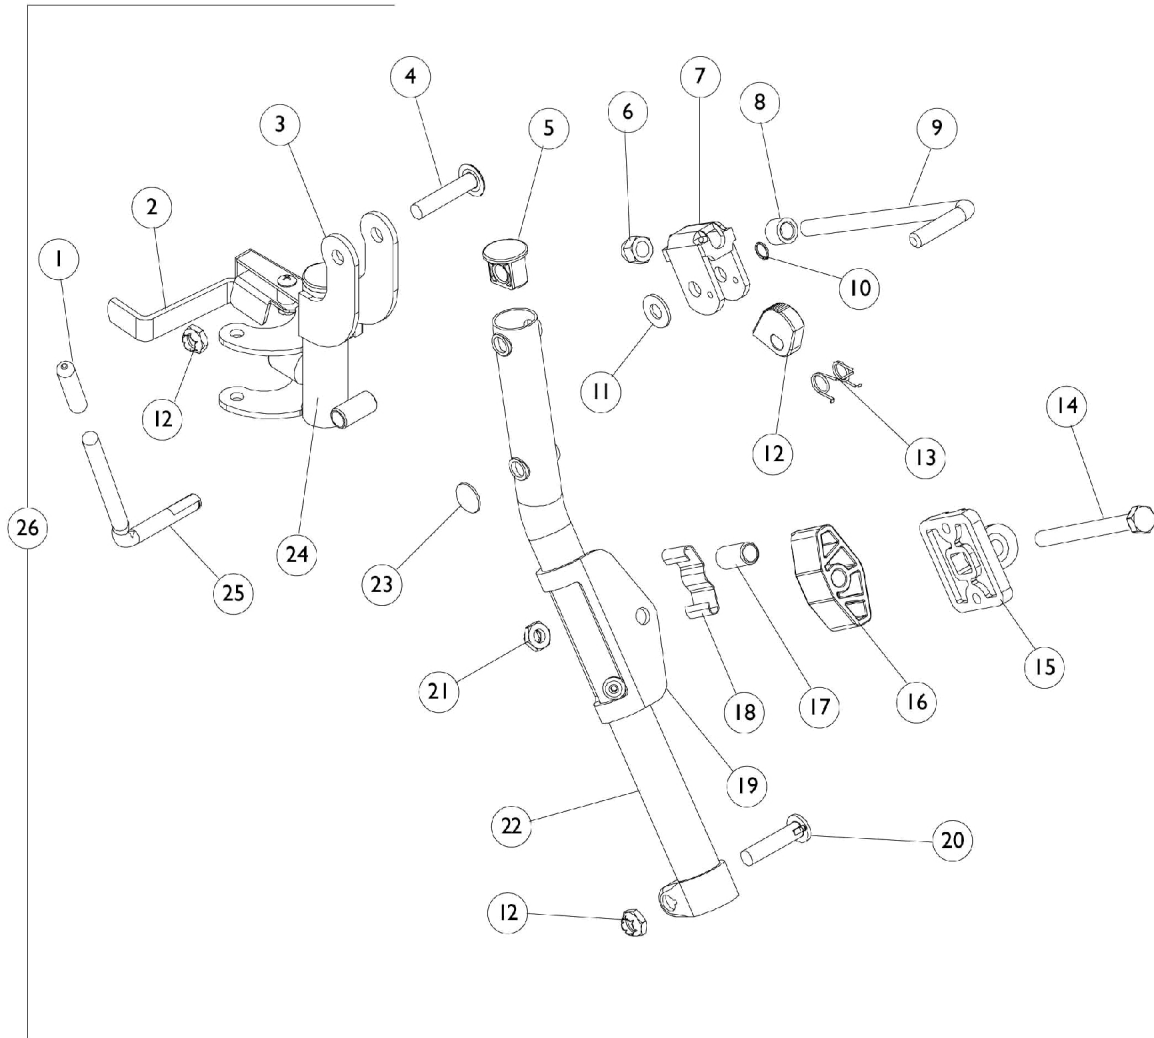

Legrest Support Assembly

H904, T944A/C

Legrest Support Assembly H904, T944A/C

Item Number	Note	Part Number	Description	Quantity Per	
				Package	Assembly
1		1040060	Tip, Plastic, Black	1	1
2	A	1031235-NLA	NLA - Handle, Release, Chrome - Right	1	1
2	A	1031236-NLA	NLA - Handle, Release, Chrome - Left	1	1
2	A,C	1033305-NLA	NLA - Handle, Release, Chrome - Right	1	1
2	A,C	1033306-NLA	NLA - Handle, Release, Chrome - Left	1	1
	G	1087698-NLA	NLA - Handle, Release, Chrome - Right	1	1
	G	1087699-NLA	NLA - Handle, Release, Chrome - Left	1	1
3		1031354-NLA	NLA - Support, Elevating - Right	1	1
3		1031355-NLA	NLA - Support, Elevating - Left	1	1
4		1030948	Screw, Slotted Truss Head (5/16-24 x 1-1/2")	1	1
5		1095433	Plug Button, Black (7/8")	1	1
6		1107321	Nut, Low Cap (5/16"-24)	1	1
7		04528X002	Bracket, Release, Black	1	1
8		47330X003	Spacer (5/16 x 1/2 x 3/8")	1	1
9		42326X001	Bar, Ratchet	1	1
10		1040831	Ring, Snap	1	1
11		7930310-NLA	NLA - Washer, Nylon (5/16 x 11/16 x 1/16")	25	1
12		1037125	Cam, Legrest	1	1
13		1037485	Spring, Release	1	1
14		1014807	Screw, Hex Head (5/16-24 x 3-1/4")	1	1
15		04526X019	Plate, Legrest Pad	1	1
16		1091220	Spacer, Legrest	1	1
17		47328X003	Bushing, Pivot (5/16 x 7/16 x 7/8")	1	1
18		48823X008	Spring, Leaf	1	1
19		1025104	Bracket, Legrest, Chrome	1	1
20		11232X009	Bolt, Lug (5/16-24 x 1-3/8")	1	1
21		60264X001	Locknut (5/16-24)	1	3
22		1031358-NLA	NLA - Tube, Support, Legrest, Elevating, Chrome - Right	1	1
22		1031359-NLA	NLA - Tube, Support, Legrest, Elevating, Chrome - Left	1	1
23		1096773	Nut, Push Dome (5/16")	1	1
24	B	1031356-NLA	NLA - Legrest Support Tube Assembly, Hemi, Chrome - Right	1	1
24	B	1031357-NLA	NLA - Legrest Support Tube Assembly, Hemi, Chrome - Left	1	1
25		1037126	Handle, Release	1	1
	C,E	67005X000	Rivnut (#10-32)	1	1
	C,E	1030979	Screw, Phillips Pan Head Tap (#10-32 x 3/4")	1	1
	C,E	1022874	Bumper	1	1
	D,E	1046328-NLA	NLA - Kit, Ratchet	2	1
	C,E	1027095	Plug Button, Black (7/8")	1	1
	C,E	7930359-NLA	NLA - Package, Screw, Phillips Pan Head (#10-32 x 1/2")	25	2
	C,E	1008935	Spring, Release - Right	1	1
	C,E	1008936	Spring, Release - Left	1	1