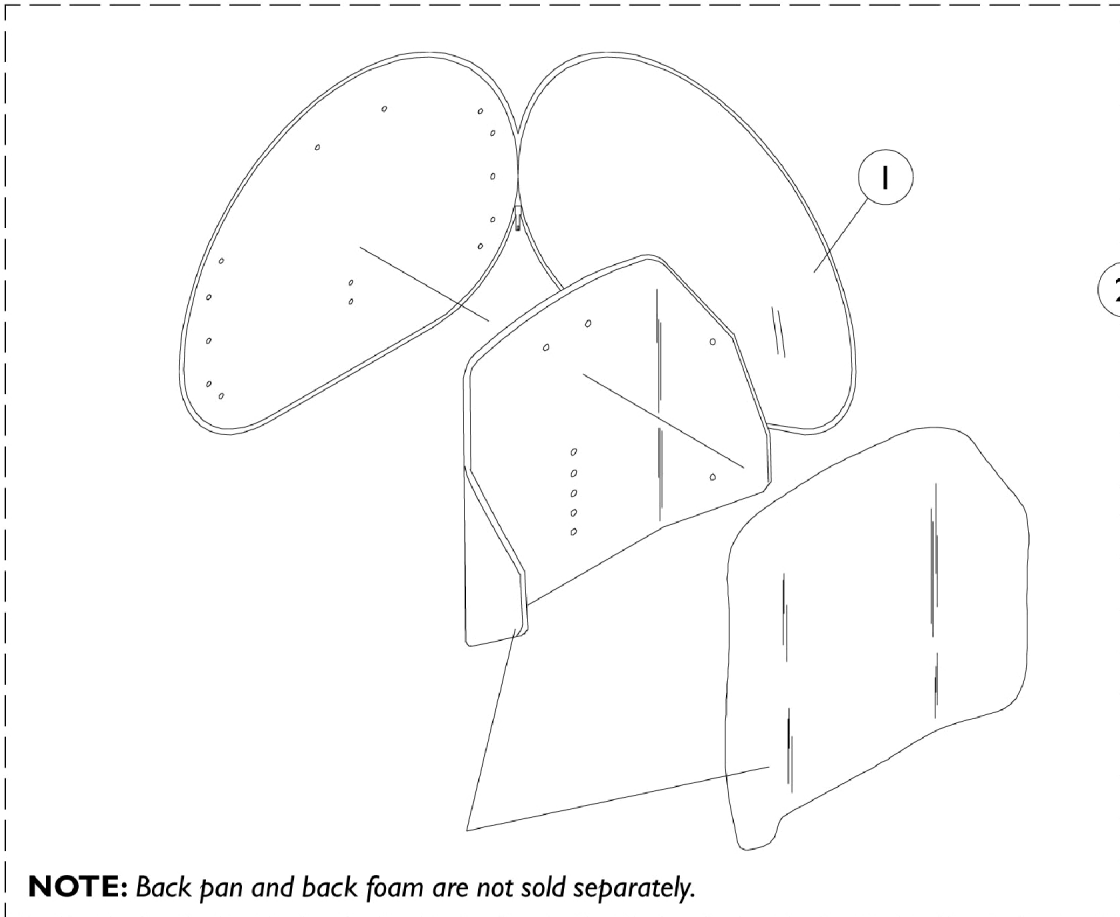

Profile Back without Mounting Hardware

NOTE: See back mounting hardware under accessories when attaching a profile back to 7/8" round canes.

NOTE: Back pan and back foam are not sold separately.

Profile Back without Mounting Hardware

NOTE: See back mounting hardware under accessories when attaching a profile back to 7/8" round canes.

Back Material Width x Height	Overall Back Height - Tilt	Overall Back Height - VSR	#1 Back Cover	#2 Back Assembly w/o Sliding Hardware
16" x 16"	23" H	25" H	0276800-NLA	1091877-NLA
17" x 16"	23" H	25" H	0276800-NLA	1091877-NLA
18" x 16"	23" H	25" H	0276900-NLA	1091876-NLA
19" x 16"	23" H	25" H	0276900-NLA	1091876-NLA
20" x 16"	23" H	25" H	0277000	1091878-NLA
21" x 16"	23" H	25" H	0277000-NLA	1091878-NLA
16" x 18"	24" H	26" H	0277100	1091875-NLA
17" x 18"	24" H	26" H	0277100	1091875-NLA
18" x 18"	24" H	26" H	0277200	1091874
19" x 18"	24" H	26" H	0277200	1091874
20" x 18"	24" H	26" H	0277300-NLA	1091873-NLA
21" x 18"	24" H	26" H	0277300-NLA	1091873-NLA