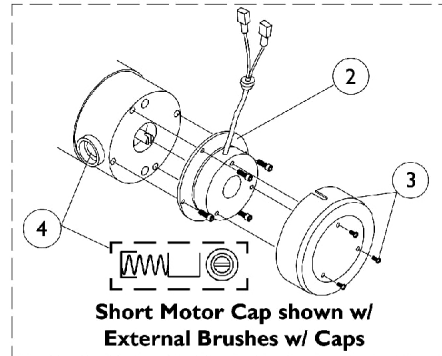

Motor Gearbox

Motor with long plastic cap
and 2 screw mounts

Motor with short metal cap
and 3 screw mounts

Motor Type	#1 Motor Gearbox Right	#1 Motor Gearbox Left	#2 Motor Brake	#3 Motor Cap w/ Screws	#4 Brush Kit (PR.)
Short Cap	1057904-NLA See Note(s) A	1057905-NLA See Note(s) A	1057827-NLA	1057826	1044044-NLA
Long Cap	1057902	1057903	1055872-NLA	1038361-NLA	1123528-NLA

NOTE: A - No Longer Available. Order the long cap Motor/Gearbox Assembly part numbers 1057902 and 1057903 in pairs.
NOTE: For motor attaching hardware, see page titled "Rear Wheels, Anti-Tippers and Motor Attaching Hardware."