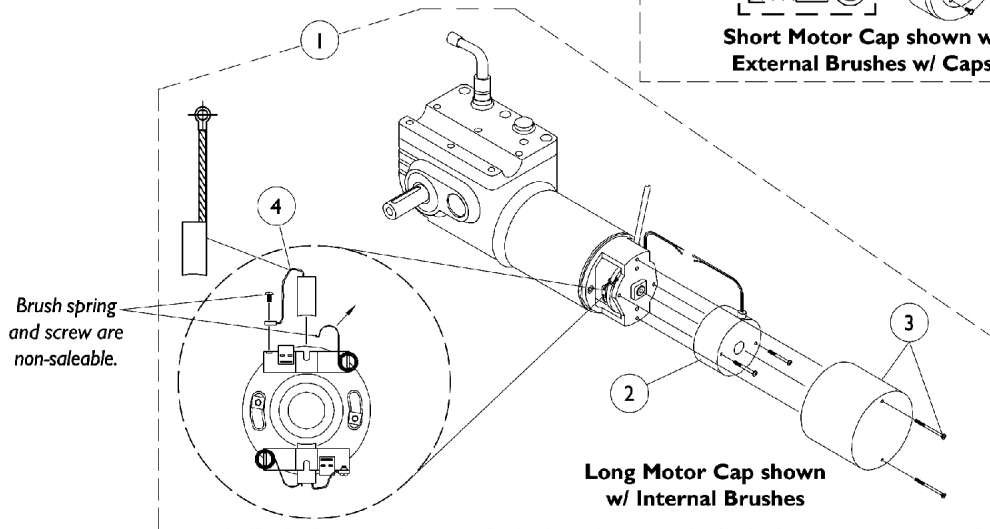

Motor Gearbox

Motor with long plastic cap
and 2 screw mounts

Motor with short metal cap
and 3 screw mounts

Motor Type	#1 Motor Gearbox Right	#1 Motor Gearbox Left	#2 Motor Brake	#3 Motor Cap w/ Screws	#4 Brush Kit (PR.)
Short Cap	1057904-NLA See Note(s) A	1057905-NLA See Note(s) A	1057827-NLA	1057826	1044044-NLA
Long Cap	1057902	1057903	1055872-NLA	1038361-NLA	1123528-NLA

NOTE: A - No Longer Available. Order the long cap Motor/Gearbox Assembly part numbers 1057902 and 1057903 in pairs.
NOTE: For motor attaching hardware, see page titled "Rear Wheels, Anti-Tippers and Motor Attaching Hardware."