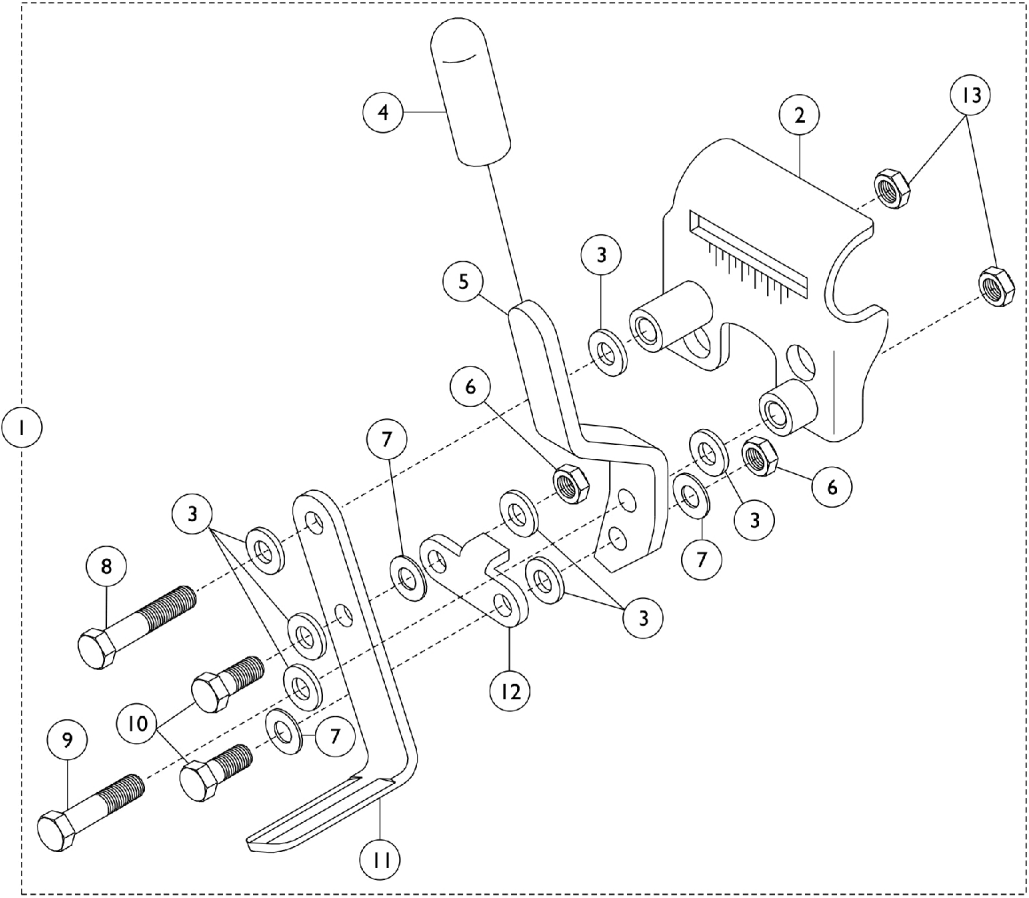

Link-Pivot Style Wheel Locks

Chrome Chairs - Before 9/1/05

Attaching Hardware