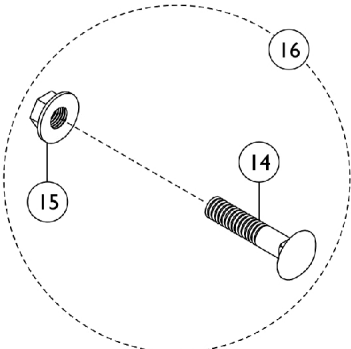

Link-Pivot Style Wheel Locks

Chrome Chairs - Before 9/1/05