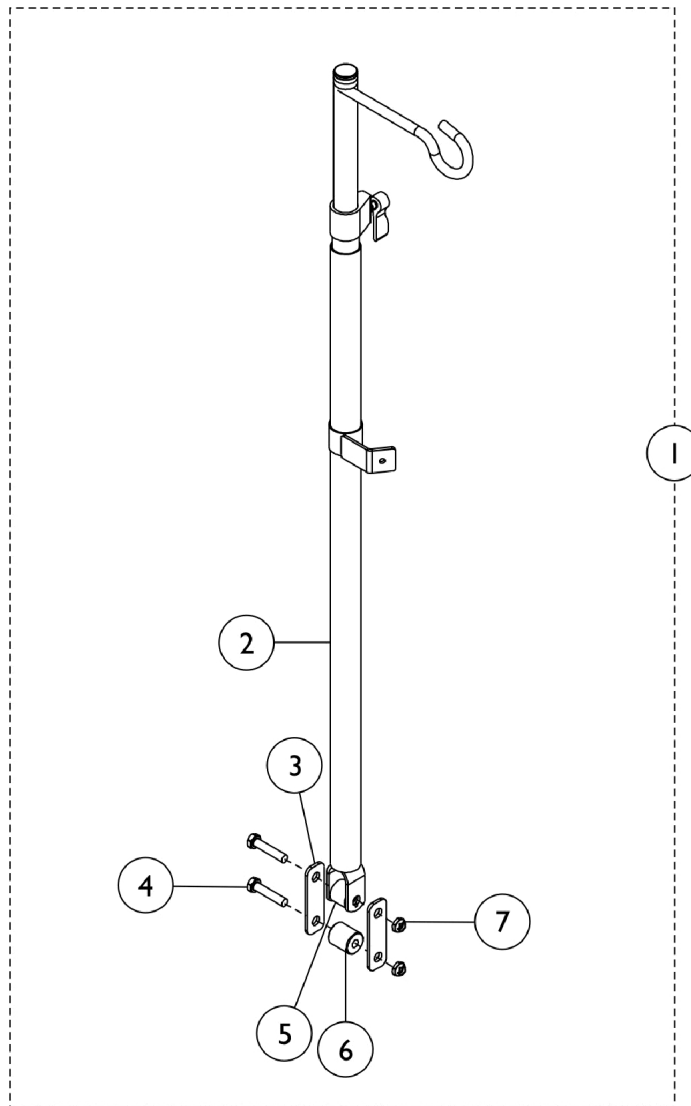

I.V. Rod - Telescoping - T1322

Not for use on Super Hemi Chairs

I.V. Rod - Telescoping - T1322

Not for use on Super Hemi Chairs

Item Number	Note	Part Number	Description	Quantity Per	
				Package	Assembly
1	B	1102945-NLA	NLA - Rod, I.V., Telescoping	1	1
2		1042127	I.V. Rod and Bracket Assembly	1	1
3		1102765	Plate, Adapter	1	2
4		11239X000-NLA	NLA - Screw, Hex Head (5/16-24 x 1-3/4")	1	2
5		47324X011	Bushing, Pivot (5/16 x 7/8 x 3/4")	1	1
6		1102931	Spacer, Bracket (5/16 x 7/8 x 7/8")	1	1
7		60264X001	Locknut (5/16-24)	1	1
	A	1104899-NLA	NLA - Instruction Sheet, I.V. Rod	1	1
NOTE: A - Not Shown. B - Includes Items 2-7.					