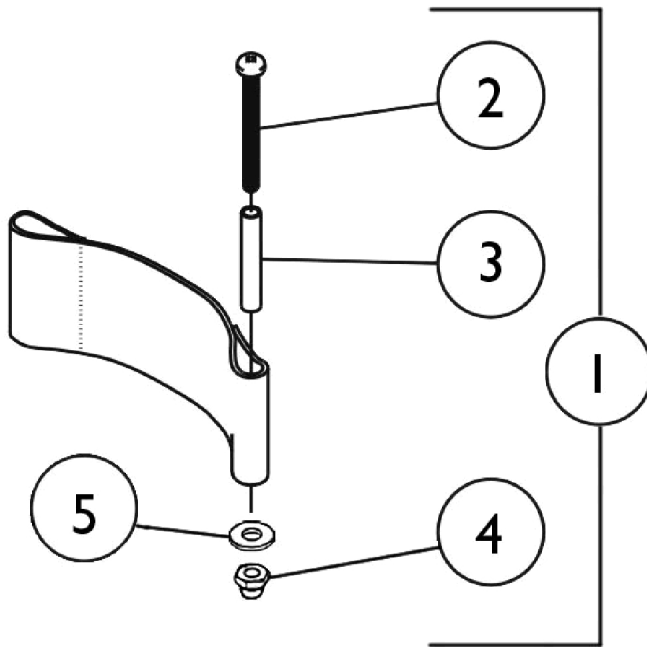

# Heel Loops

Single Side  
Shown

***Heel Loop for  
1651 - A1562  
A1564 - A5543***

# Heel Loops

Item Number	Note	Part Number	Description	Quantity Per	
				Package	Assembly
1	A	1035931	Kit, Heel Loop Attaching Hardware (Pair)	2	1
	B	See Chart	1651 Composite Footplates - 60 Degree, 70 Degree, Elevating	1	1
	B	See Chart	1651 Composite Footplates - 70 Degree Tapered	1	1
	B	See Chart	A1562 Aluminum Footplates - 60 Degree, 70 Degree, Elevated	1	1
	B	See Chart	A1562 Aluminum Footplates - 70 Degree Tapered	1	1
	B	See Chart	A1564 Extra Large Footplates - 60 Degree, 70 Degree, Elevating	1	1
	B	See Chart	A5543 Adjustable Angle Footplates - 60 Degree, 70 Degree, Non-Tapered	1	1
	B	See Chart	A5543 Adjustable Angle Footplates - 70 Degree, Tapered	1	1