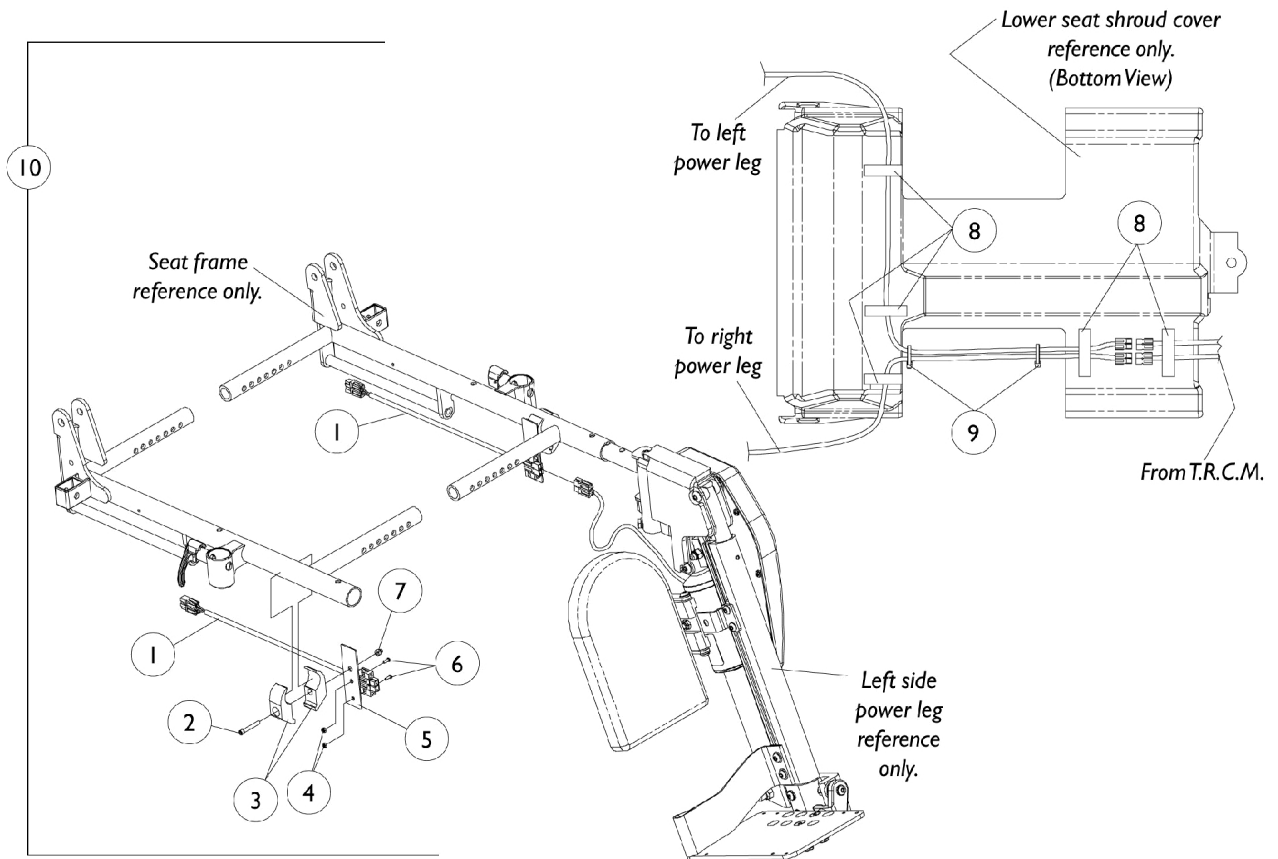

Power Articulating/Non-Articulating Legrest Harnesses & Hardware

POWER18
POWER20
ELRPW

Power Articulating/Non-Articulating Legrest Harnesses & Hardware

POWER18
POWER20
ELRPW

Item Number	Note	Part Number	Description	Quantity Per	
				Package	Assembly
1		1101400	Harness, ELRPW Power Legrest - Right	1	1
1		1101401	Harness, ELRPW Power Legrest - Left	1	1
2		1003424	Screw, Socket Head (1/4-20 x 1-3/4")	1	2
3		1018692-NLA	NLA - Clamp, Half, Non-Threaded	1	4
4		1056098	Locknut (#8-32)	1	4
5		1102022-NLA	NLA - Bracket, Harness Wire, Black	1	2
6		1091871-NLA	NLA - Screw, Socket Head (#8-32 x 5/8")	1	4
7		7930338-NLA	NLA - Nut, Acorn (1/4-20)	25	1
8		1070509-NLA	NLA - Fastener, Loop with Adhesive Back (1" W x 2" L)	1	5
9		2001682	Tie Wrap (8" L)	1	2
10	A	1101520-NLA	NLA - Kit, Power Leg Harness and Mounting Hardware	2	1

NOTE: A - Includes Items 1-9