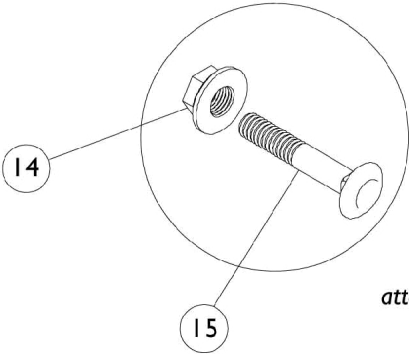

Hill Holder Wheel Locks Conventional Arms

attaching hardware

Hill Holder Wheel Locks Conventional Arms

Item Number	Note	Part Number	Description	Quantity Per	
				Package	Assembly
1		7930364-NLA	NLA - Package, Locknut (1/4-20)	25	2
2		1016037-NLA	NLA - Bracket, Mounting, Chrome - Right	1	1
2		1016038-NLA	NLA - Bracket, Mounting, Chrome - Left	1	1
3		7930367-NLA	NLA - Locknut (1/4-28)	25	2
4		7930357-NLA	NLA - Washer, Nylon (1/4 x 1/2 x 1/32")	25	7
5		1010398	Washer, Nylon (1/4 x 1/2 x 1/16")	1	3
6		1007017-NLA	NLA - Screw, Hex Head (1/4-20 x 1-1/4")	1	1
7		1017861-NLA	NLA - Link, Chrome	1	1
8		60274X012-NLA	NLA - Screw, Hex Head (1/4-28 x 3/4")	1	2
9		47376X024	Tip, Rubber Wheel Lock Handle, Black	1	1
10	B	1016588-NLA	NLA - Handle, Push, Adult, Chrome - Right	1	1
10	B	1016589-NLA	NLA - Handle, Push, Adult, Chrome - Left	1	1
10	C	1016590-NLA	NLA - Handle, Pull, Hemi, Chrome - Right	1	1
10	C	1016591-NLA	NLA - Handle, Pull, Hemi, Chrome - Left	1	1
11		7930350-NLA	NLA - Package, Hex Head Screw (1/4-20 x 1-1/2")	25	1
12	D	1016892-NLA	NLA - Hill Holder Assembly - Right	1	1
12	D	1016893-NLA	NLA - Hill Holder Assembly - Left	1	1
13	A,B	1034210	Wheel Lock Assembly, Hill Holder, Push to Lock - Right	1	1
13	A,B	1034211	Wheel Lock Assembly, Hill Holder, Push to Lock - Left	1	1
13	A,C	1025429-NLA	NLA - Wheel Lock Assembly, Hill Holder, Pull to Lock - Right	1	1
13	A,C	1025430-NLA	NLA - Wheel Lock Assembly, Hill Holder, Pull to Lock - Left	1	1
14		1021403	Nut, Hex Flang (1/4-20)	1	1
15		1021402	Bolt, Carriage (1/4-20 x 1-1/4")	1	1

NOTE: A - Hill Holder Wheel Locks not for use with urethane tires.
 B - Push to Lock
 C - Pull to Lock
 D - Part #1016892 and 1016893 are no longer available as a service part individually. Order item #13 as a replacement.