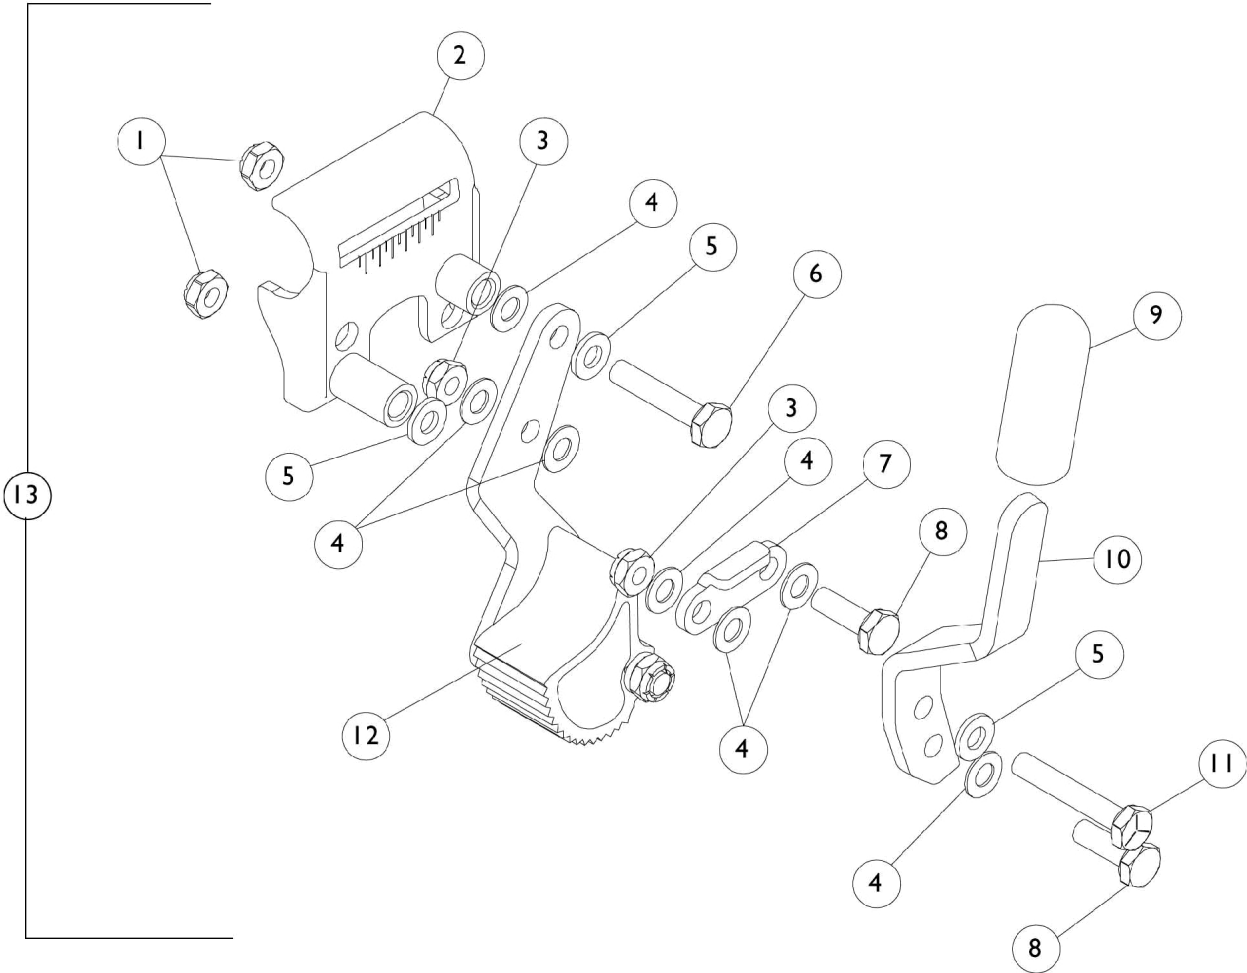

Hill Holder Wheel Locks Conventional Arms

attaching hardware

Hill Holder Wheel Locks Conventional Arms

Item Number	Note	Part Number	Description	Quantity Per	
				Package	Assembly
1		7930364-NLA	NLA - Package, Locknut (1/4-20)	25	2
2		1016037-NLA	NLA - Bracket, Mounting, Chrome - Right	1	1
2		1016038-NLA	NLA - Bracket, Mounting, Chrome - Left	1	1
3		7930367-NLA	NLA - Locknut (1/4-28)	25	2
4		7930357-NLA	NLA - Washer, Nylon (1/4 x 1/2 x 1/32")	25	7
5		1010398	Washer, Nylon (1/4 x 1/2 x 1/16")	1	3
6		1007017-NLA	NLA - Screw, Hex Head (1/4-20 x 1-1/4")	1	1
7		1017861-NLA	NLA - Link, Chrome	1	1
8		60274X012-NLA	NLA - Screw, Hex Head (1/4-28 x 3/4")	1	2
9		47376X024	Tip, Rubber Wheel Lock Handle, Black	1	1
10	B	1016588-NLA	NLA - Handle, Push, Adult, Chrome - Right	1	1
10	B	1016589-NLA	NLA - Handle, Push, Adult, Chrome - Left	1	1
10	C	1016590-NLA	NLA - Handle, Pull, Hemi, Chrome - Right	1	1
10	C	1016591-NLA	NLA - Handle, Pull, Hemi, Chrome - Left	1	1
11		7930350-NLA	NLA - Package, Hex Head Screw (1/4-20 x 1-1/2")	25	1
12	D	1016892-NLA	NLA - Hill Holder Assembly - Right	1	1
12	D	1016893-NLA	NLA - Hill Holder Assembly - Left	1	1
13	A,B	1034210	Wheel Lock Assembly, Hill Holder, Push to Lock - Right	1	1
13	A,B	1034211	Wheel Lock Assembly, Hill Holder, Push to Lock - Left	1	1
13	A,C	1025429-NLA	NLA - Wheel Lock Assembly, Hill Holder, Pull to Lock - Right	1	1
13	A,C	1025430-NLA	NLA - Wheel Lock Assembly, Hill Holder, Pull to Lock - Left	1	1
14		1021403	Nut, Hex Flang (1/4-20)	1	1
15		1021402	Bolt, Carriage (1/4-20 x 1-1/4")	1	1

NOTE: A - Hill Holder Wheel Locks not for use with urethane tires.
 B - Push to Lock
 C - Pull to Lock
 D - Part #1016892 and 1016893 are no longer available as a service part individually. Order item #13 as a replacement.

Push to Lock Shown