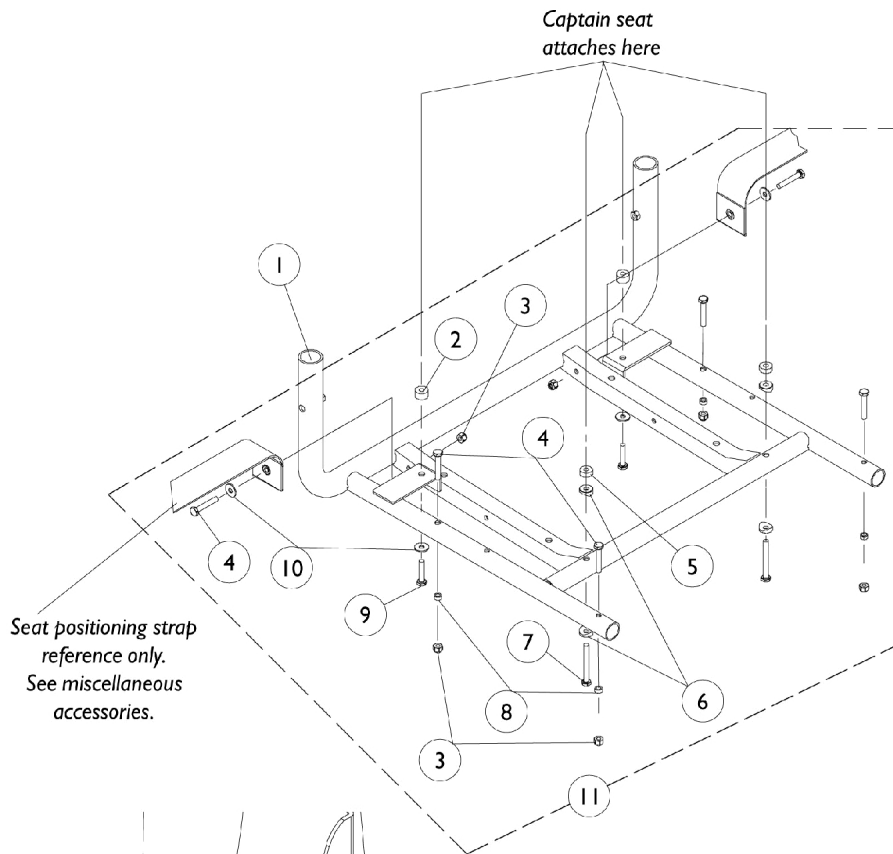

Captain Seat Frame and Actuator Hardware (After 10/31/01)

Full recline captain seat reference only.

Actuator Attaching Hardware (For Full Recline Models Only)

Captain Seat Frame and Actuator Hardware (After 10/31/01)

Item Number	Note	Part Number	Description	Quantity Per	
				Package	Assembly
1		1070455-NLA	NLA - Frame, Seat, Black (18" W)	1	1
1		1108099-NLA	NLA - Frame, Seat, Black (20" W)	1	1
1		1101913-NLA	NLA - Frame, Seat, Black (22" W)	1	1
2		1108411-NLA	NLA - Spacer (1/4 x 5/8 x 3/8")	1	2
3		7930333	Locknut (1/4-20)	25	6
4		1030949	Screw, Hex Head (1/4-20 x 1-1/2")	1	6
5		1108410	Spacer (1/4 x 5/8 x 1/4")	1	2
6		1026099	Spacer, Coved (1/4 x 11/16 x 1/2")	1	4
7		1026154-NLA	NLA - Screw, Hex Head (1/4-20 x 2-1/4")	1	2
8		1047449-NLA	NLA - Spacer (1/4 x 3/8 x 3/16")	1	4
9		1021406	Screw, Hex Head (1/4-20 x 1-1/4")	1	2
10		1026900	Washer (1/4 x 23/32 x 1/16")	1	4
11	B	1079208-NLA	NLA - Hardware, Captain Seat Mounting	1	1
12		1008525-NLA	NLA - Washer, Internal Tooth Lock (#4-40)	1	4
13		7930339-NLA	NLA - Package, Screw, Phillips Pan Head (#4-40 x 3/8")	25	4
14		P0870X000	Nut, Hex Keps (#4-40)	1	2
15		1024001	Sensor, Actuator Switch	1	1
16	A	1107242-NLA	NLA - Hardware, Actuator Switch Sensor Mounting	1	1

NOTE: A - Includes items 12-15
B - Includes items 2-10