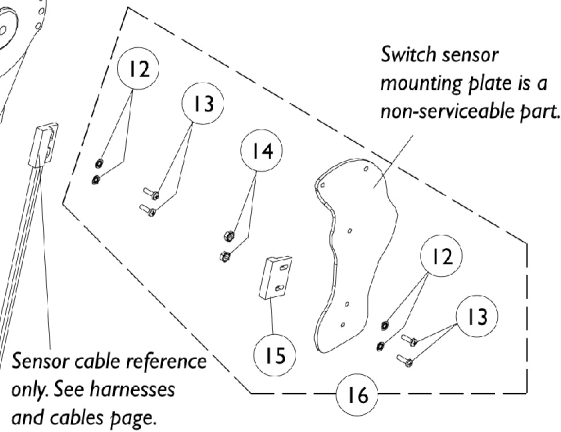

Captain Seat Frame and Actuator Hardware (After 10/31/01)

Full recline captain seat reference only.

Actuator Attaching Hardware (For Full Recline Models Only)

Captain Seat Frame and Actuator Hardware (After 10/31/01)

Item Number	Note	Part Number	Description	Quantity Per	
				Package	Assembly
1		1070455-NLA	NLA - Frame, Seat, Black (18" W)	1	1
1		1108099-NLA	NLA - Frame, Seat, Black (20" W)	1	1
1		1101913-NLA	NLA - Frame, Seat, Black (22" W)	1	1
2		1108411-NLA	NLA - Spacer (1/4 x 5/8 x 3/8")	1	2
3		7930333	Locknut (1/4-20)	25	6
4		1030949	Screw, Hex Head (1/4-20 x 1-1/2")	1	6
5		1108410	Spacer (1/4 x 5/8 x 1/4")	1	2
6		1026099	Spacer, Coved (1/4 x 11/16 x 1/2")	1	4
7		1026154-NLA	NLA - Screw, Hex Head (1/4-20 x 2-1/4")	1	2
8		1047449-NLA	NLA - Spacer (1/4 x 3/8 x 3/16")	1	4
9		1021406	Screw, Hex Head (1/4-20 x 1-1/4")	1	2
10		1026900	Washer (1/4 x 23/32 x 1/16")	1	4
11	B	1079208-NLA	NLA - Hardware, Captain Seat Mounting	1	1
12		1008525-NLA	NLA - Washer, Internal Tooth Lock (#4-40)	1	4
13		7930339-NLA	NLA - Package, Screw, Phillips Pan Head (#4-40 x 3/8")	25	4
14		P0870X000	Nut, Hex Keps (#4-40)	1	2
15		1024001	Sensor, Actuator Switch	1	1
16	A	1107242-NLA	NLA - Hardware, Actuator Switch Sensor Mounting	1	1

NOTE: A - Includes items 12-15
B - Includes items 2-10